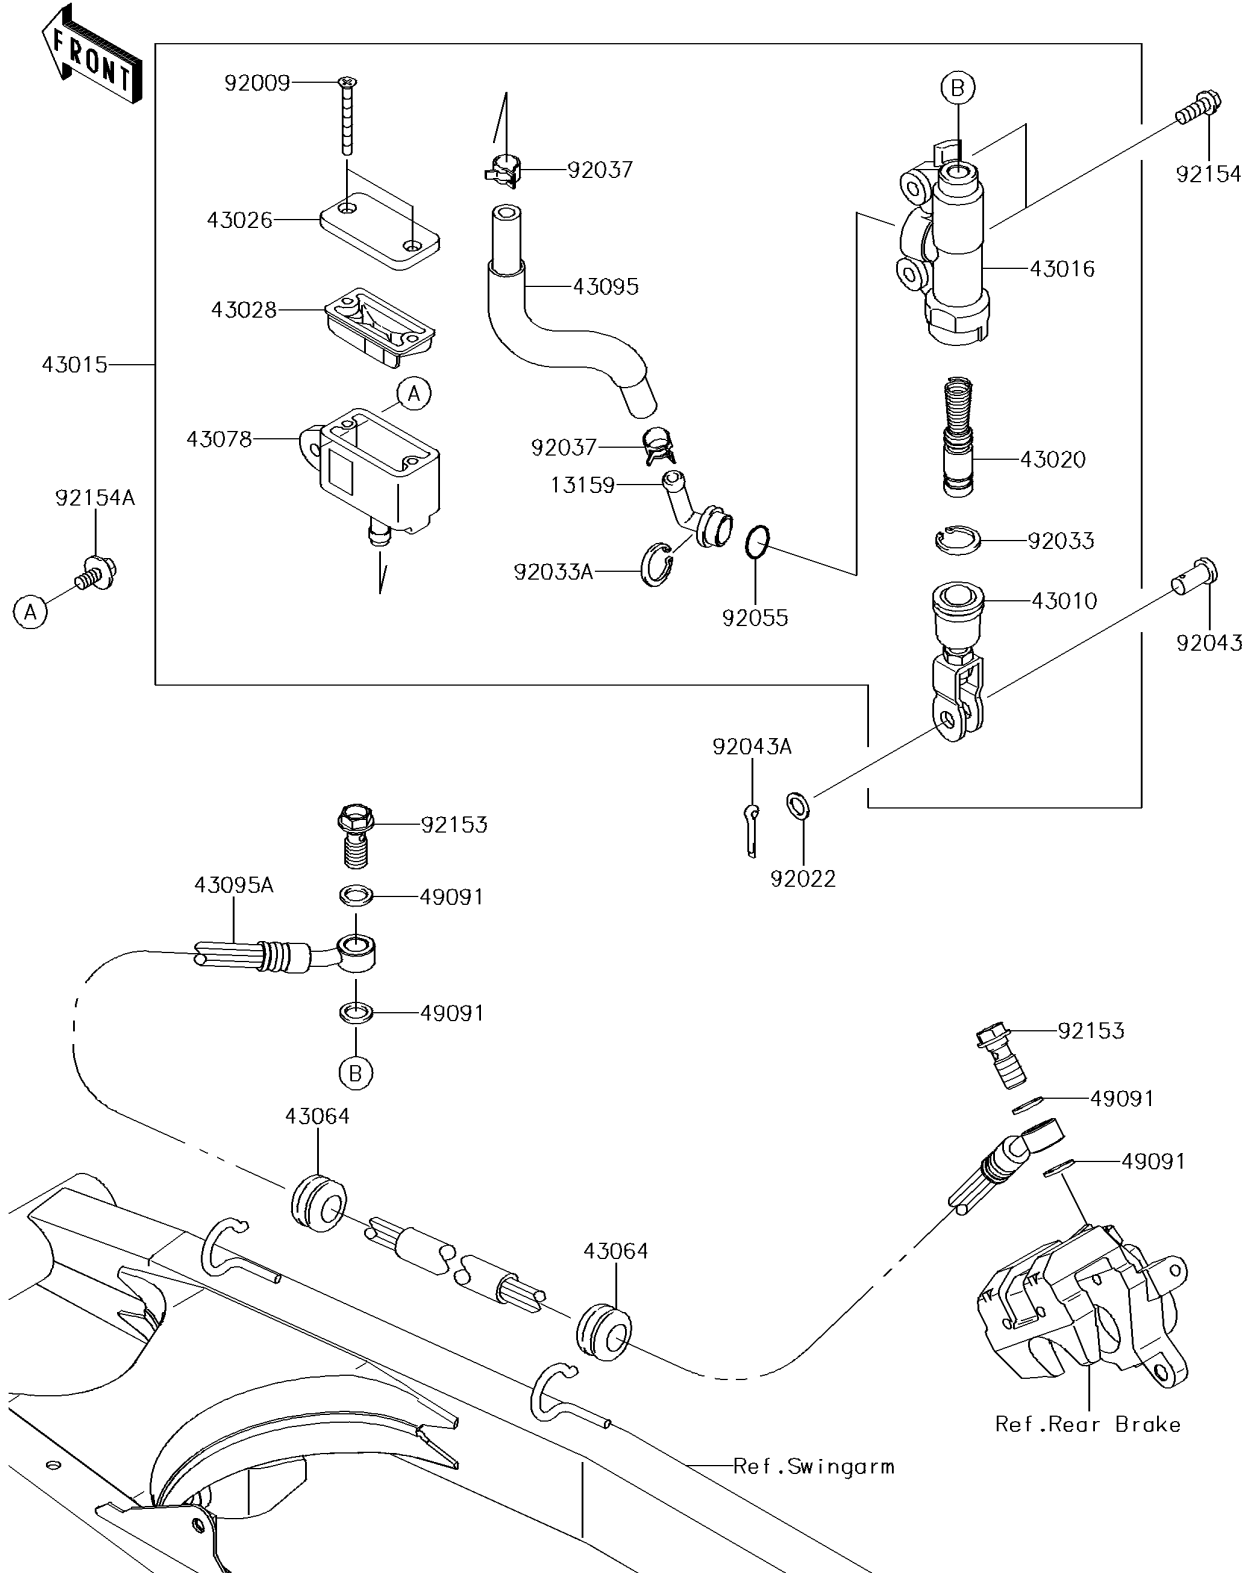

2015 KLX150L (Latin America) PARTS DIAGRAM

Rear Master Cylinder

F2293

2015 KLX150L (Latin America) PARTS LIST

Rear Master Cylinder

ITEM NAME	PART NUMBER	QUANTITY
-----------	-------------	----------