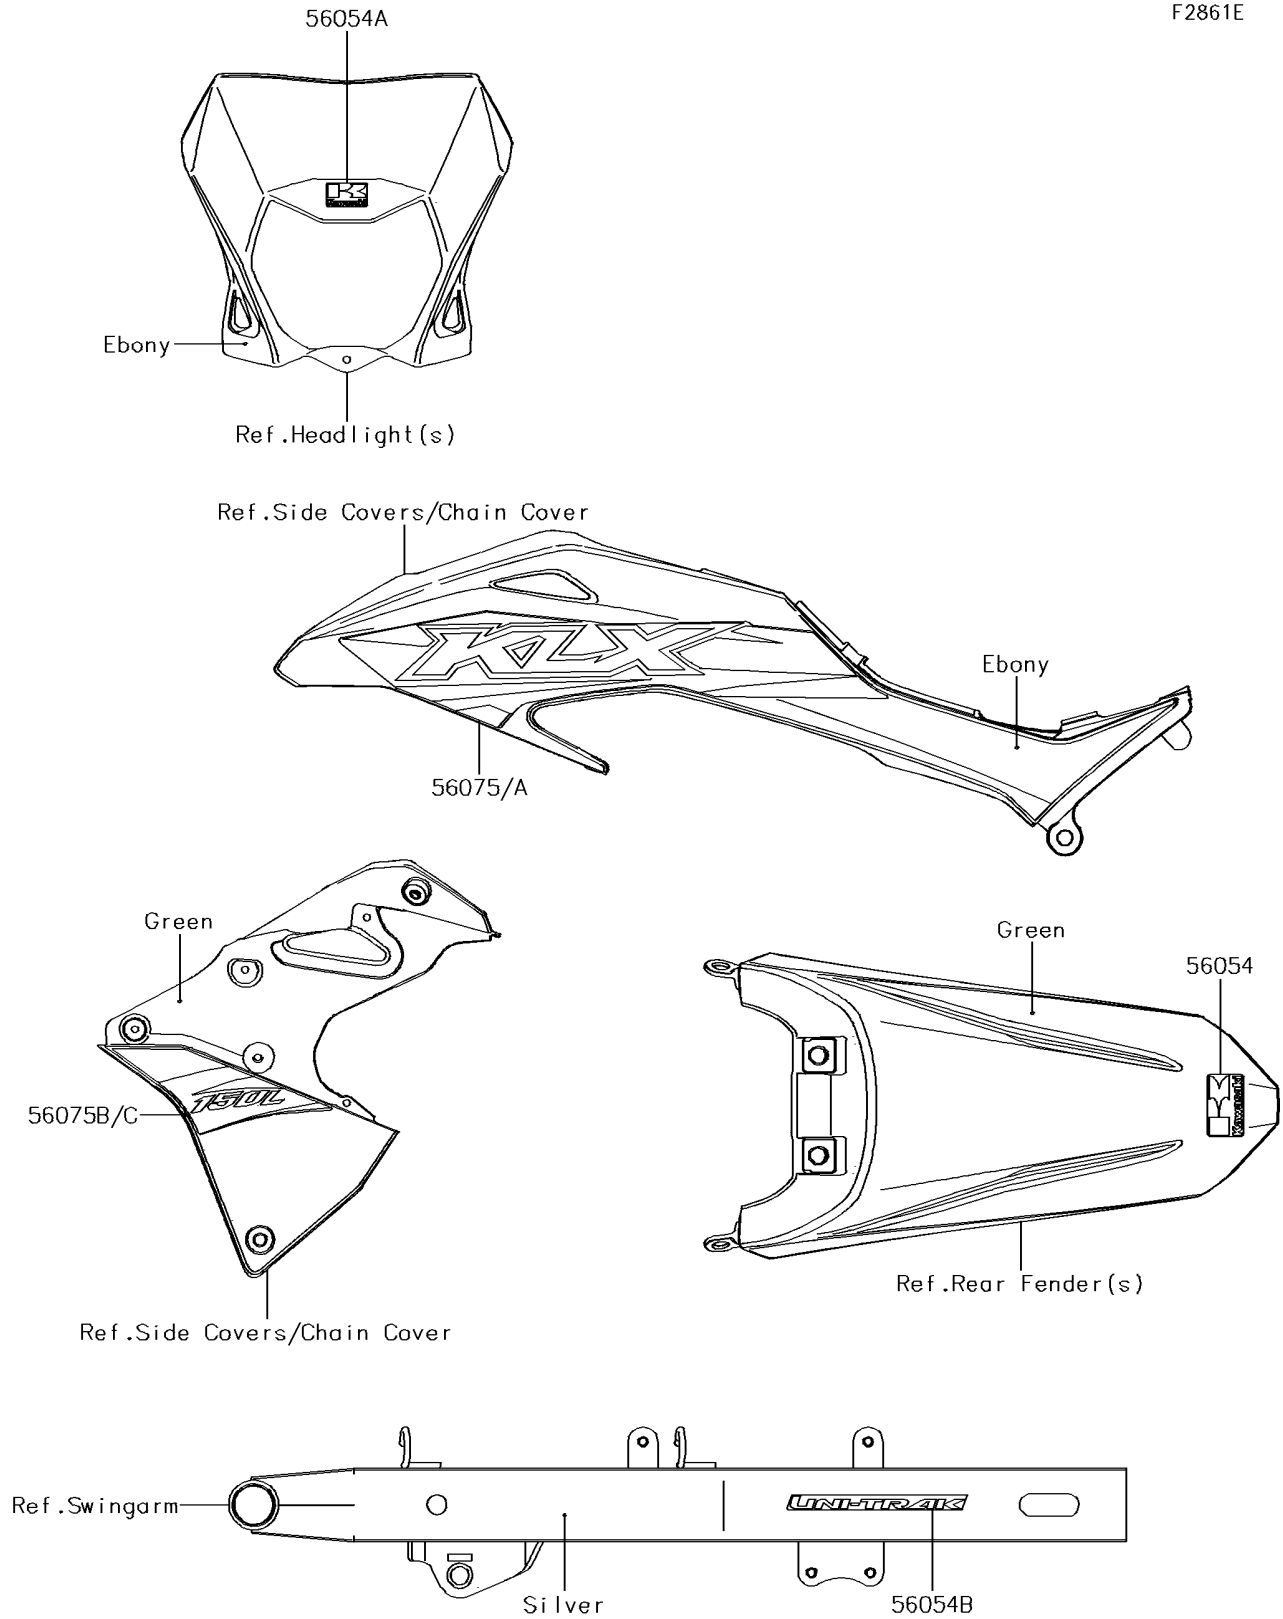

# 2017 KLX150L (Latin America) PARTS DIAGRAM

Decals(Green)(JHF)

F2861E

## 2017 KLX150L (Latin America) PARTS LIST

Decals(Green)(JHF)

ITEM NAME	PART NUMBER	QUANTITY
MARK,RR FENDER,KAWASAKI (Ref # 56054)	56054-1034	1
MARK,HEAD LAMP COVER,KAWASAKI (Ref # 56054A)	56054-1233	1
MARK,UNI-TRAK (Ref # 56054B)	56054-1540	2
PATTERN,SHROUD,LH,UPP (Ref # 56075)	56075-2891	1
PATTERN,SHROUD,RH,UPP (Ref # 56075A)	56075-2892	1
PATTERN,SHROUD,LH,LWR (Ref # 56075B)	56075-2897	1
PATTERN,SHROUD,RH,LWR (Ref # 56075C)	56075-2898	1