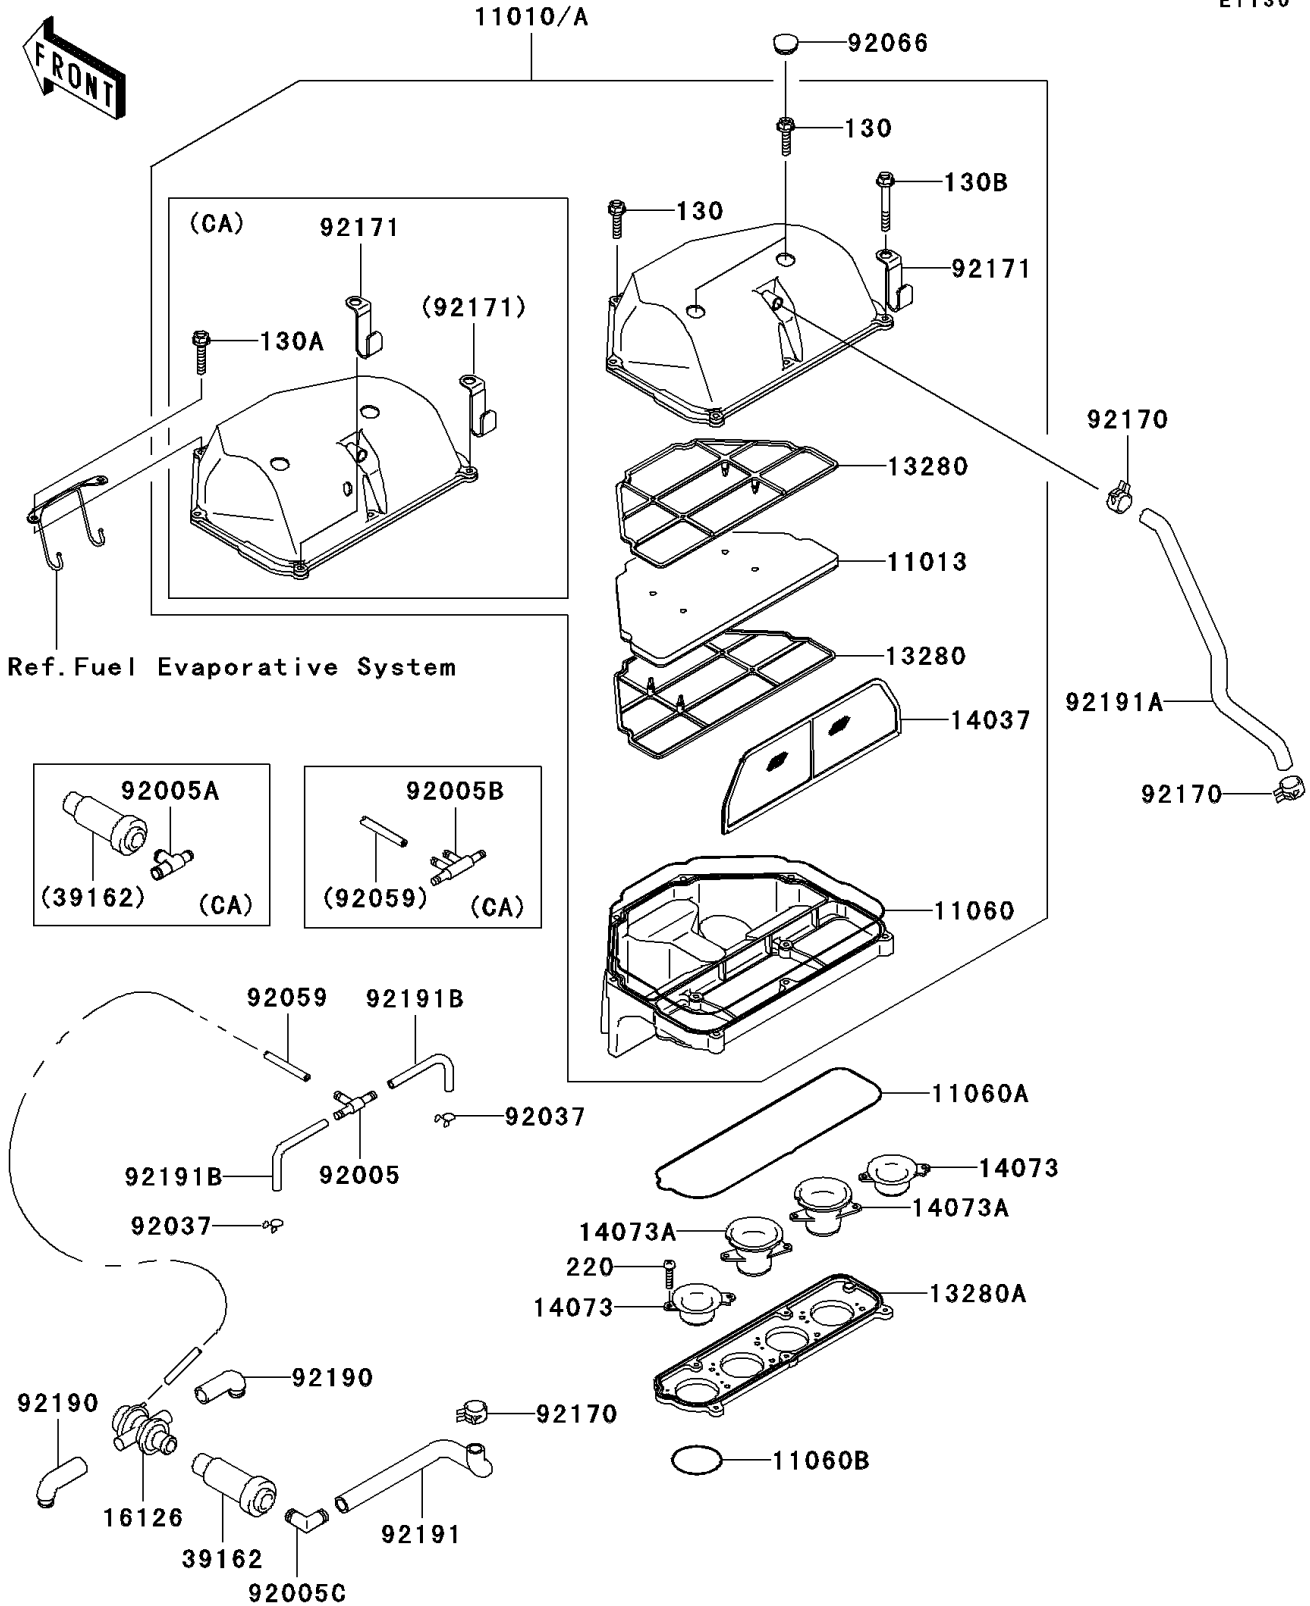

2007 ZZR600 PARTS DIAGRAM

Air Cleaner

E1130

2007 ZZR600 PARTS LIST

Air Cleaner

| ITEM NAME | PART NUMBER | QUANTITY |
|---|-------------|----------|
| BOLT-FLANGED,6X45 (Ref # 130B) | 130H0645 | 3 |
| SCREW-PAN-CROSS,5X20 (Ref # 220) | 220D0520 | 8 |
| ELEMENT-AIR FILTER (Ref # 11013) | 11013-1274 | 1 |
| GASKET,AIR FILTER (Ref # 11060) | 11060-1845 | 1 |
| GASKET,AIR FILTER (Ref # 11060A) | 11060-1846 | 1 |
| GASKET,CARBURETOR (Ref # 11060B) | 11060-1847 | 4 |
| HOLDER,AIR FILTER ELEMENT (Ref # 13280) | 13280-1072 | 2 |
| HOLDER,AIR FILTER (Ref # 13280A) | 13280-1203 | 1 |
| SCREEN,AIR FILTER (Ref # 14037) | 14037-1193 | 1 |
| DUCT,#1 (Ref # 14073) | 14073-1715 | 2 |
| DUCT,#2 (Ref # 14073A) | 14073-1716 | 2 |
| VALVE,AIR SWITCH (Ref # 16126) | 16126-1361 | 1 |
| SILENCER-INTAKE (Ref # 39162) | 39162-1091 | 1 |
| CLAMP (Ref # 92037) | 92037-1712 | 2 |
| TUBE,FUEL,4X9X140 (Ref # 92059) | 92059-1230 | 1 |
| PLUG (Ref # 92066) | 92066-1389 | 2 |
| CLAMP (Ref # 92170) | 92170-1060 | 3 |
| TUBE,AIR FILTER-VALVE (Ref # 92190) | 92190-1581 | 2 |
| TUBE,AIR FILTER-SWITCH (Ref # 92191) | 92191-1230 | 1 |
| TUBE,BLOWBY (Ref # 92191A) | 92191-1242 | 1 |
| TUBE (Ref # 92191B) | 92191-1262 | 2 |
| BOLT-FLANGED,6X25 (Ref # 130) | 130H0625 | 4 |
| BOLT-FLANGED,6X25 (Ref # 130) | 130H0625 | 6 |
| BOLT-FLANGED,6X30 (Ref # 130A) | 130H0630 | 2 |
| FILTER-ASSY-AIR (Ref # 11010) | 11010-1736 | 1 |
| FILTER-ASSY-AIR (Ref # 11010A) | 11010-1737 | 1 |
| FITTING,TUBE,T-TYPE (Ref # 92005) | 92005-1017 | 1 |
| FITTING,T-TYPE (Ref # 92005A) | 92005-1252 | 1 |
| FITTING (Ref # 92005B) | 92005-1307 | 1 |

2007 ZZR600 PARTS LIST

Air Cleaner

| ITEM NAME | PART NUMBER | QUANTITY |
|------------------------|-------------|----------|
| FITTING (Ref # 92005C) | 92005-1309 | 1 |
| CLAMP (Ref # 92171) | 92171-1230 | 1 |
| CLAMP (Ref # 92171) | 92171-1230 | 2 |