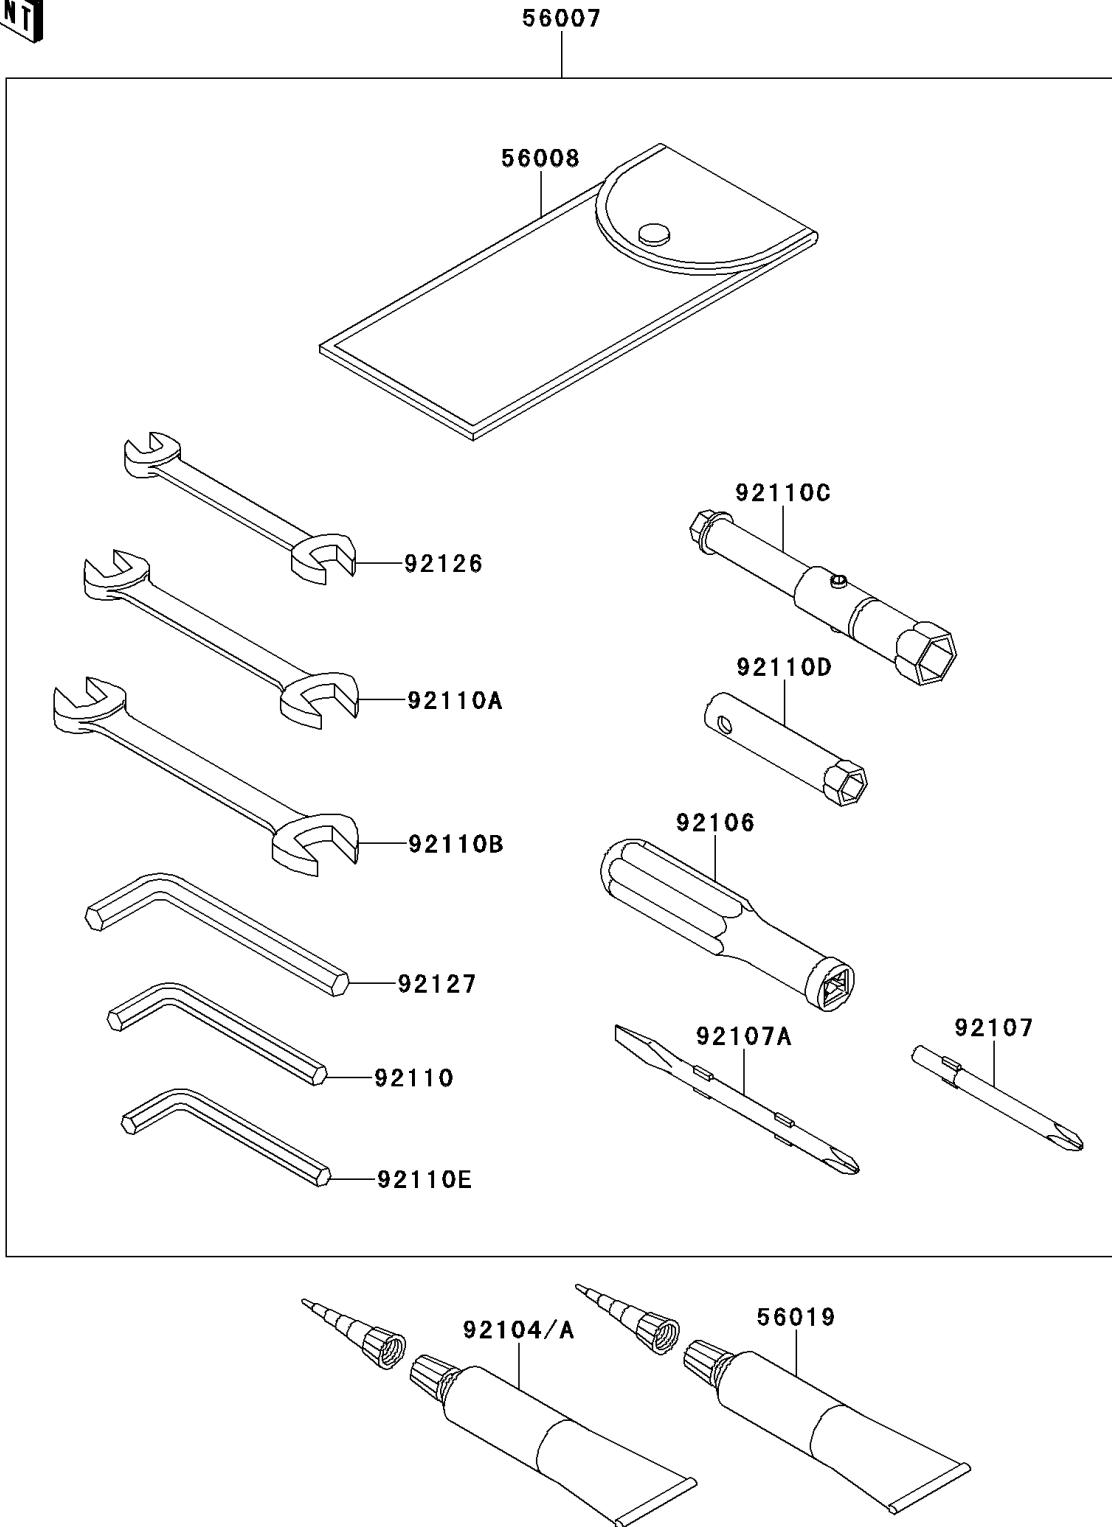

2008 Concours™ 14 PARTS DIAGRAM

Owner's Tools

F2810

2008 Concours™ 14 PARTS LIST

Owner's Tools

ITEM NAME	PART NUMBER	QUANTITY
TOOL-KIT (Ref # 56007)	56007-0030	1
BAG,TOOL (Ref # 56008)	56008-1075	1
GASKET-LIQUID,TB1211,WHITE (Ref # 56019)	56019-120	1
GASKET-LIQUID,TB1211F,CLEAR (Ref # 92104)	92104-0004	1
GASKET-LIQUID,TB1215B,BLACK (Ref # 92104A)	92104-1062	1
GRIP-SCREW DRIVER (Ref # 92106)	92106-1001	1
TOOL-DRIVER,#3PHILLIPS (Ref # 92107)	92107-1002	1
TOOL-DRIVER,#2PHILLIPS&SLOT (Ref # 92107A)	92107-1052	1
TOOL-WRENCH,ALLEN,5MM (Ref # 92110)	92110-1015	1
TOOL-WRENCH,OPEN END,10X12 (Ref # 92110A)	92110-1038	1
TOOL-WRENCH,OPEN END,14X17 (Ref # 92110B)	92110-1045	1
TOOL-WRENCH,BOX,16MM (Ref # 92110C)	92110-1132	1
TOOL-WRENCH,BOX,8MM (Ref # 92110D)	92110-1174	1
TOOL-WRENCH,ALLEN,4MM (Ref # 92110E)	92110-3703	1
TOOL-WRENCH,OPEN END,8X10 (Ref # 92126)	92126-001	1
TOOL-WRENCH,ALLEN,6MM (Ref # 92127)	92127-003	1