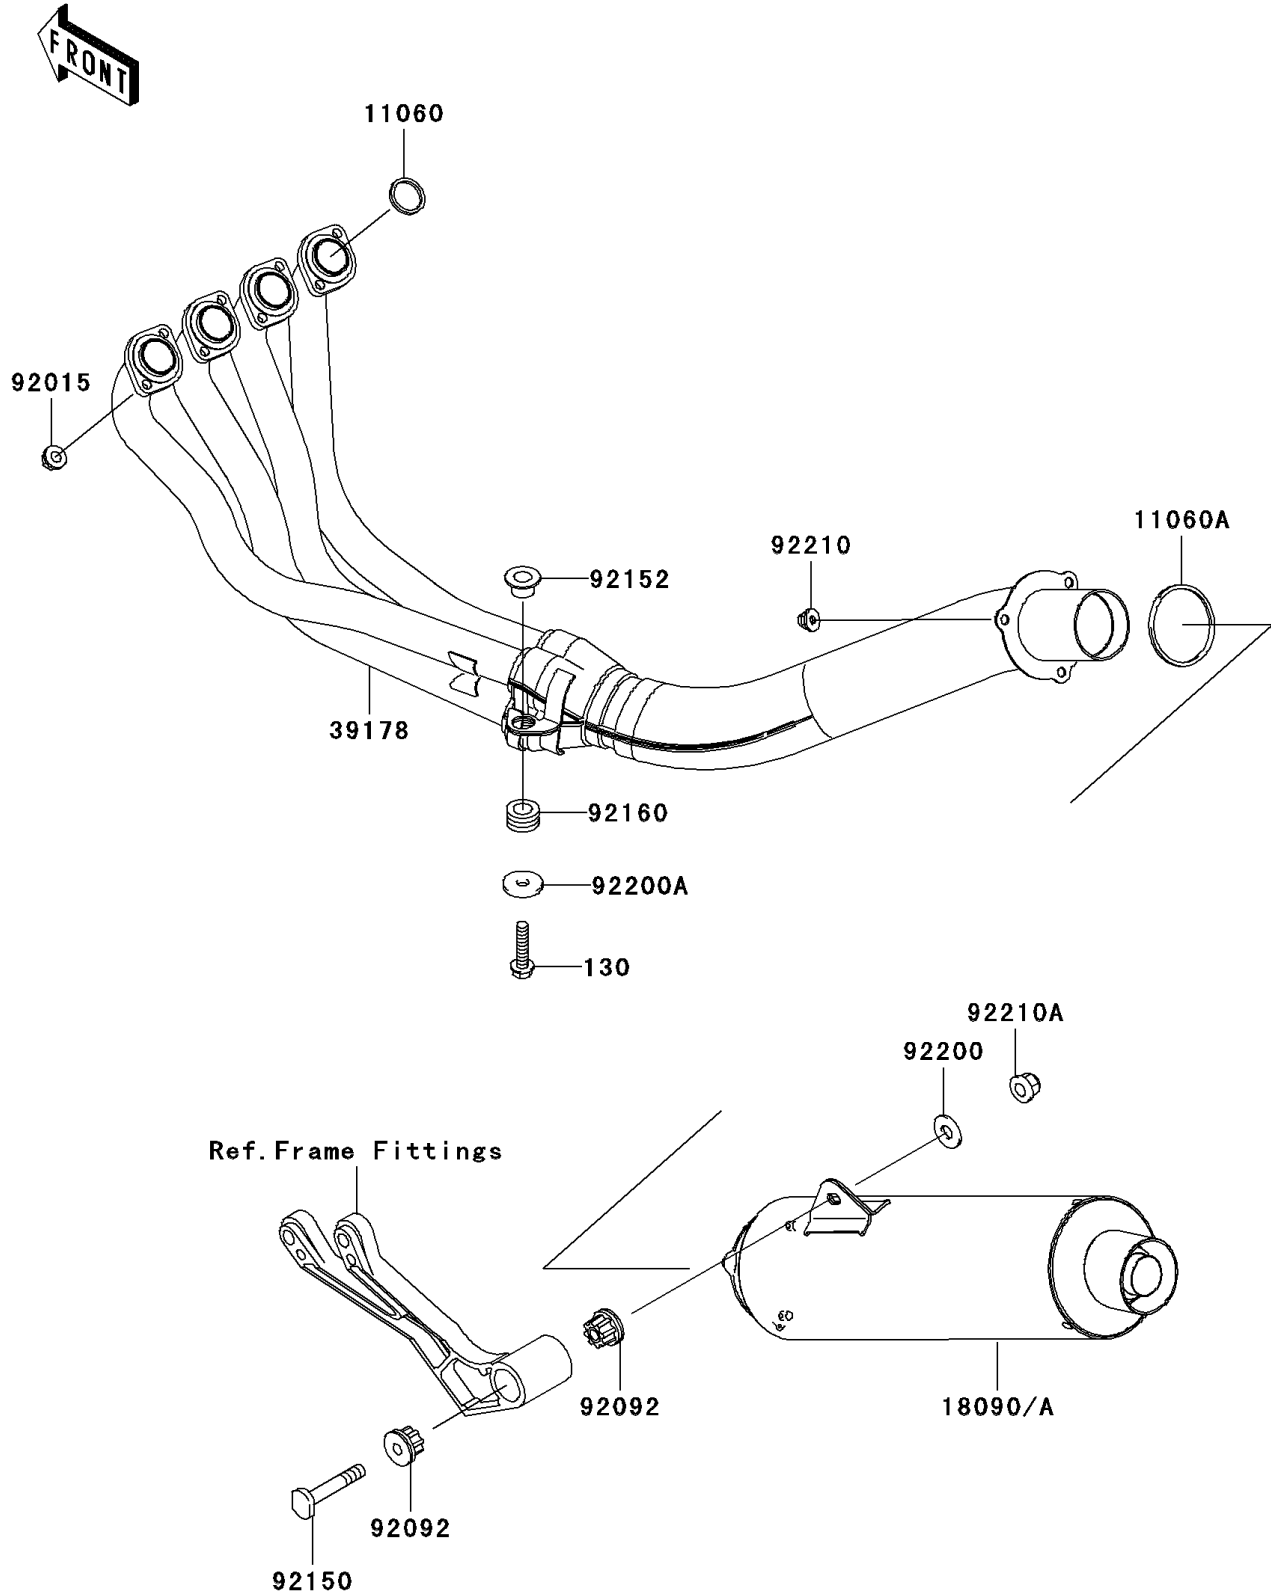

2008 ZZR® 600 PARTS DIAGRAM

Muffler(s)

E1140

2008 ZZR® 600 PARTS LIST

Muffler(s)

ITEM NAME	PART NUMBER	QUANTITY
BOLT-FLANGED,8X35 (Ref # 130)	130Z0835	1
GASKET,EXHAUST PIPE (Ref # 11060)	11060-1203	4
GASKET,MUFFLER CONNECTING (Ref # 11060A)	11060-1813	1
BODY-COMP-MUFFLER (Ref # 18090)	18090-1820	1
MANIFOLD-COMP-EXHAUST (Ref # 39178)	39178-1318	1
NUT,8MM (Ref # 92015)	92015-1402	8
BUSHING-RUBBER,MUFFLER (Ref # 92092)	92092-1013	2
BOLT,10X55 (Ref # 92150)	92150-1792	1
COLLAR (Ref # 92152)	92152-1211	1
DAMPER,MUFFLER (Ref # 92160)	92160-1543	1
WASHER,10.5X25X2.0 (Ref # 92200)	92200-1377	1
WASHER,8.5X28X3.2 (Ref # 92200A)	92200-1392	1
NUT,CAP,8MM (Ref # 92210)	92210-1120	3
NUT,CAP,10MM (Ref # 92210A)	92210-1121	1