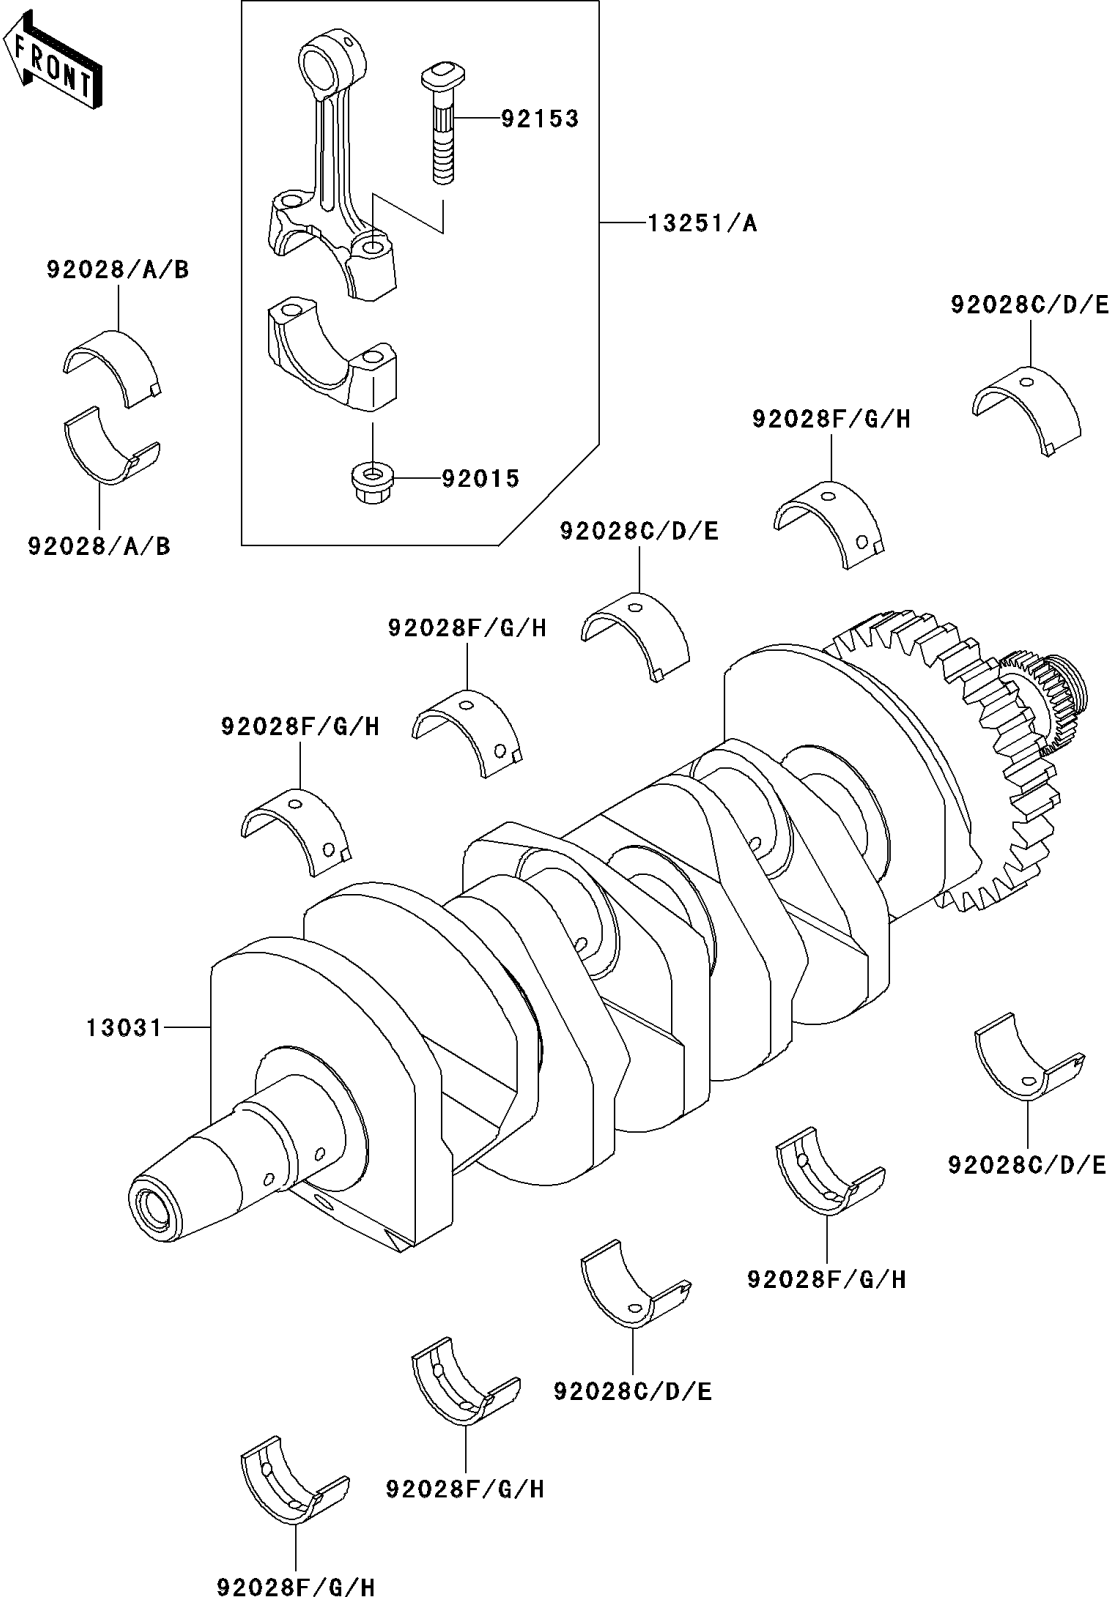

2007 ZZR600 PARTS DIAGRAM

Crankshaft

E1321

2007 ZZR600 PARTS LIST

Crankshaft

ITEM NAME	PART NUMBER	QUANTITY
CRANKSHAFT-COMP (Ref # 13031)	13031-1469	1
ROD-ASSY-CONNECTING,J (Ref # 13251)	13251-1141-JJ	4
ROD-ASSY-CONNECTING,K (Ref # 13251A)	13251-1141-KK	AR
NUT,CONNECTING ROD,7MM (Ref # 92015)	92015-1527	8
BUSHING,CONNECTING ROD,BLACK (Ref # 92028)	92028-1878	AR
BUSHING,CONNECTING ROD,BROWN (Ref # 92028A)	92028-1879	8
BUSHING,CONNECTING ROD,PINK (Ref # 92028B)	92028-1880	AR
BUSHING,CRANKSHAFT,BLUE (Ref # 92028C)	92028-1881	4
BUSHING,CRANKSHAFT,BLACK (Ref # 92028D)	92028-1882	AR
BUSHING,CRANKSHAFT,BROWN (Ref # 92028E)	92028-1883	AR
BUSHING,CRANKSHAFT,BLUE (Ref # 92028F)	92028-1884	6
BUSHING,CRANKSHAFT,BLACK (Ref # 92028G)	92028-1885	AR
BUSHING,CRANKSHAFT,BROWN (Ref # 92028H)	92028-1886	AR
BOLT,7MM (Ref # 92153)	92153-1172	8