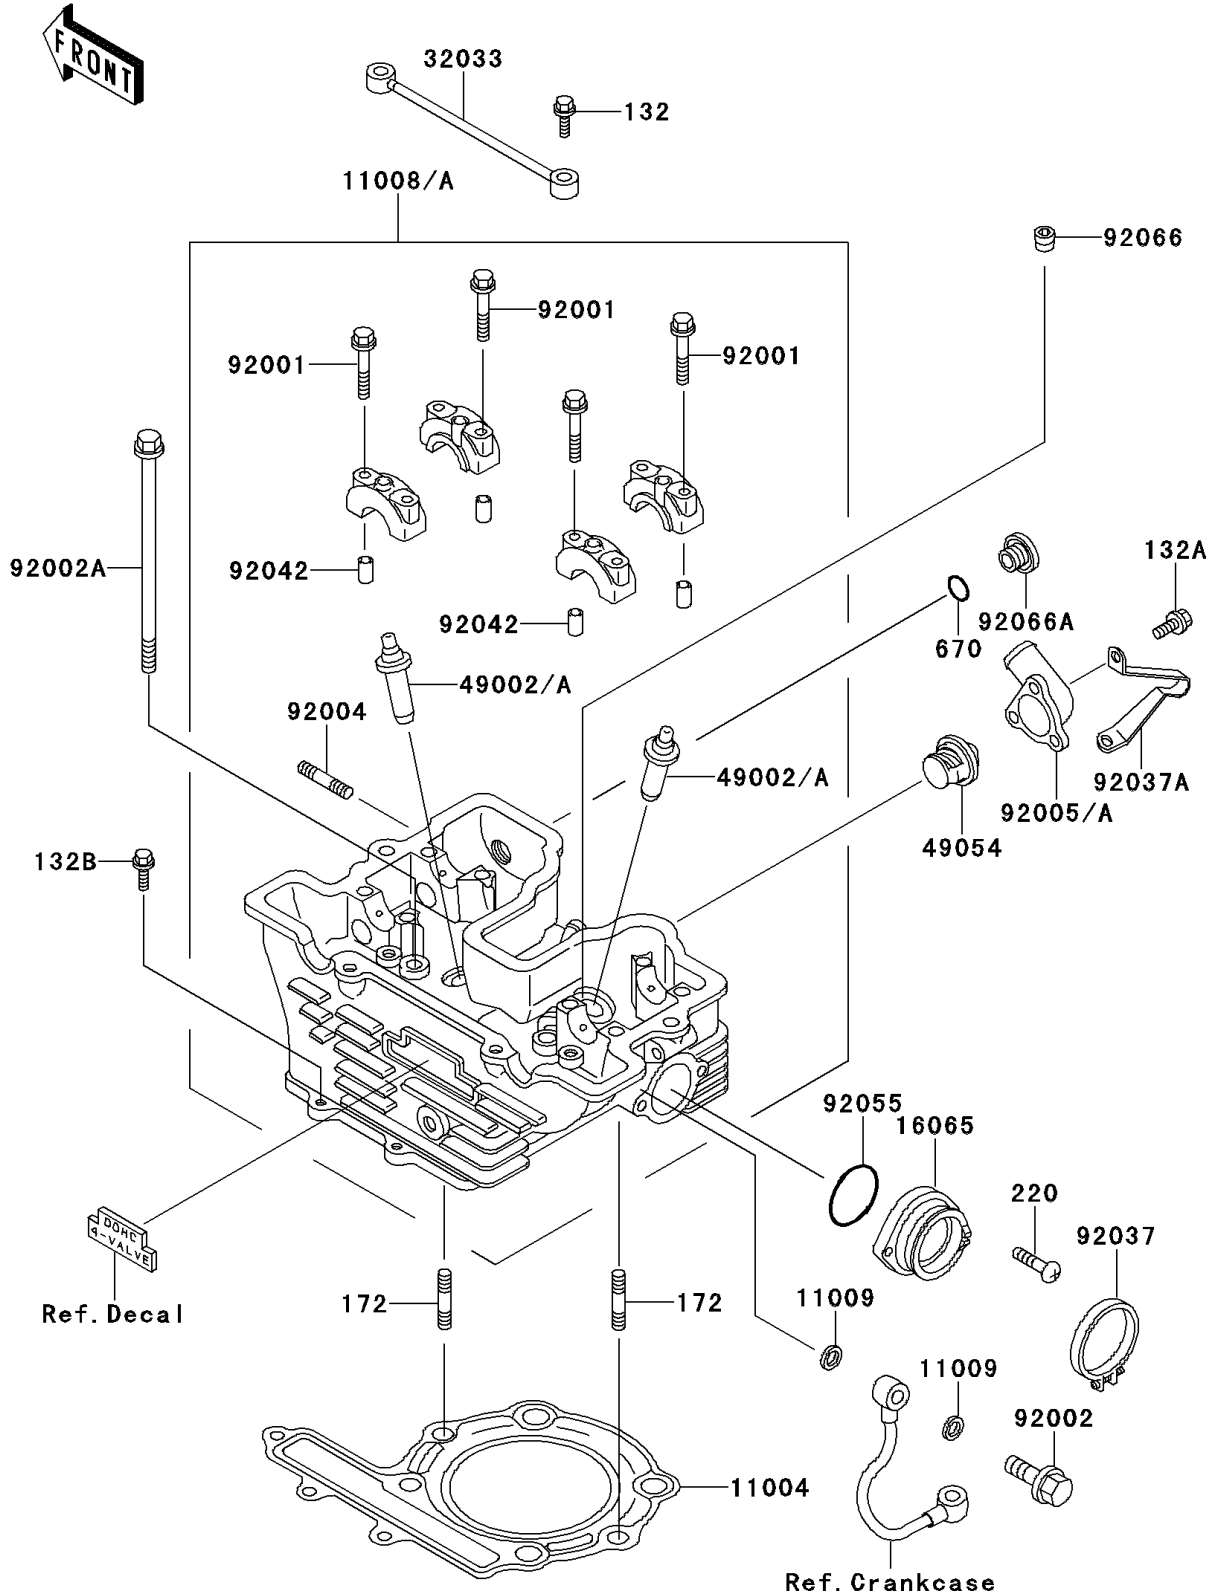

1997 Mojave 250 PARTS DIAGRAM

Cylinder Head

E1111

1997 Mojave 250 PARTS LIST

Cylinder Head

ITEM NAME	PART NUMBER	QUANTITY
-----------	-------------	----------