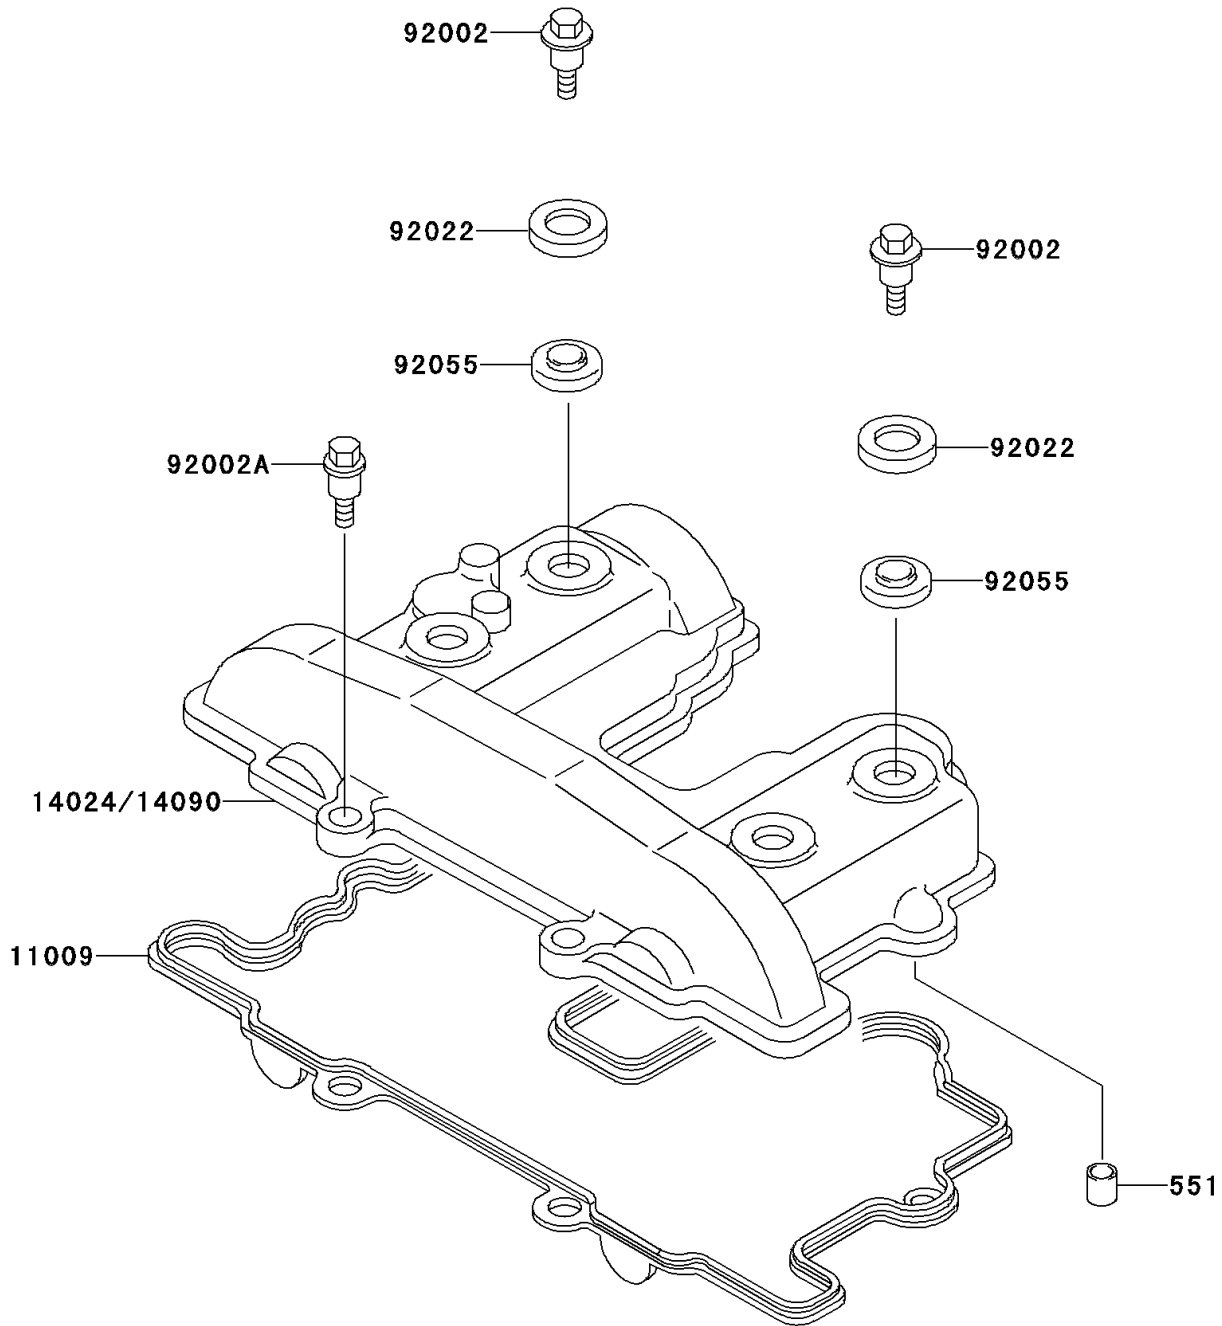

1997 Mojave 250 PARTS DIAGRAM

Cylinder Head Cover

E1112

1997 Mojave 250 PARTS LIST

Cylinder Head Cover

ITEM NAME	PART NUMBER	QUANTITY
PIN-DOWEL (Ref # 551)	551A1016	2
GASKET,HEAD COVER (Ref # 11009)	11009-1607	1
COVER,CYLINDER HEAD (Ref # 14090)	14090-1759	1
BOLT,L=20.5 (Ref # 92002)	92002-1327	4
BOLT,L=21 (Ref # 92002A)	92002-1382	2
WASHER,HEAD COVER BOLT (Ref # 92022)	92022-1487	4
RING-O,HEAD COVER BOLT (Ref # 92055)	92055-1225	4