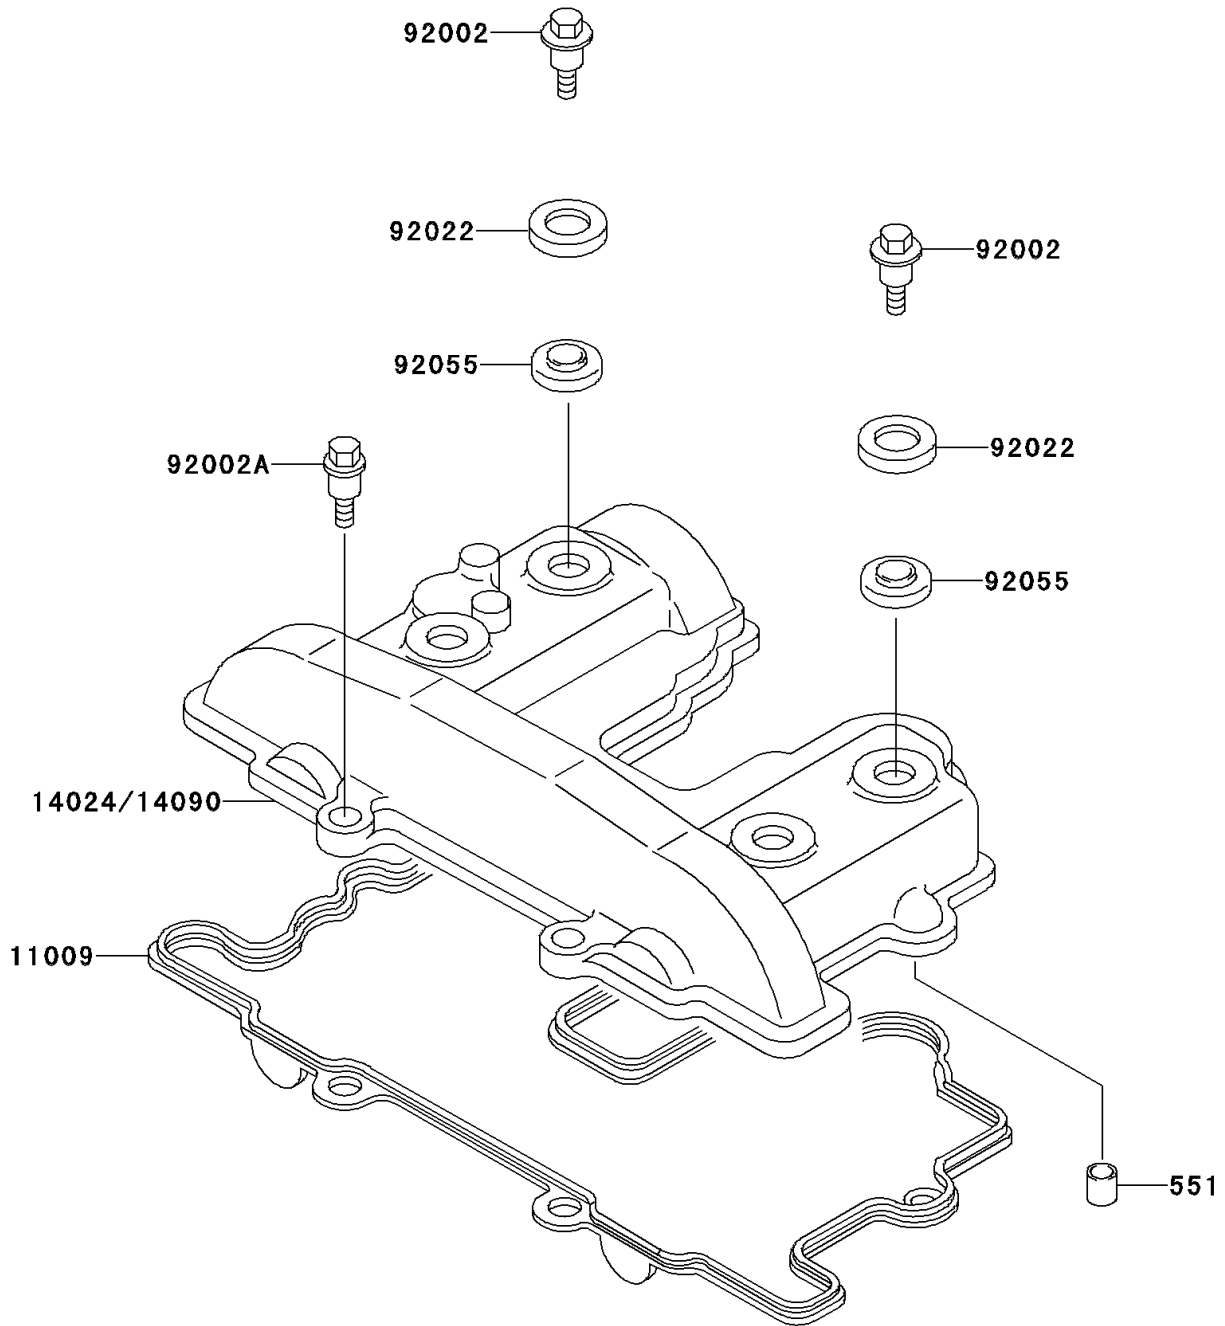

1998 Mojave 250 PARTS DIAGRAM

Cylinder Head Cover

E1112

1998 Mojave 250 PARTS LIST

Cylinder Head Cover

ITEM NAME	PART NUMBER	QUANTITY
PIN-DOWEL (Ref # 551)	551A1016	2
GASKET,HEAD COVER (Ref # 11009)	11009-1607	1
COVER,CYLINDER HEAD (Ref # 14090)	14090-1759	1
BOLT,L=20.5 (Ref # 92002)	92002-1327	4
BOLT,L=21 (Ref # 92002A)	92002-1382	2
WASHER,HEAD COVER BOLT (Ref # 92022)	92022-1487	4
RING-O,HEAD COVER BOLT (Ref # 92055)	92055-1225	4