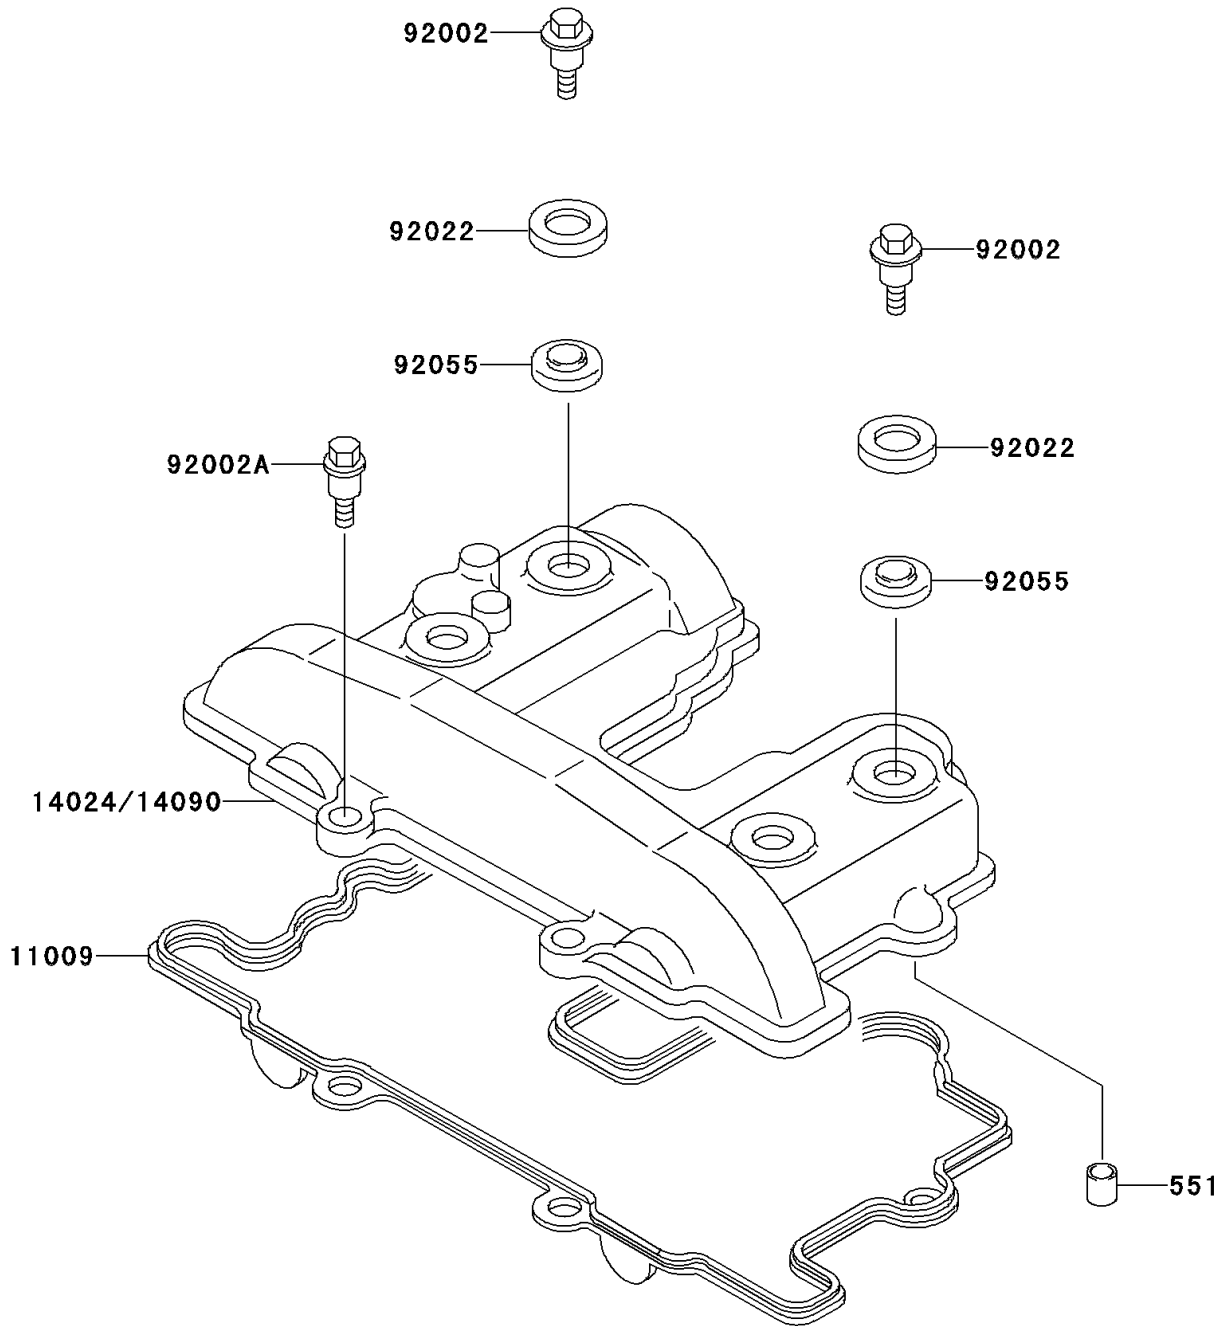

1998 Mojave 250 PARTS DIAGRAM

Cylinder Head Cover

E1112

1998 Mojave 250 PARTS LIST

Cylinder Head Cover

ITEM NAME	PART NUMBER	QUANTITY
PIN-DOWEL (Ref # 551)	551A1016	2
GASKET,HEAD COVER (Ref # 11009)	11009-1607	1
COVER,CYLINDER HEAD (Ref # 14090)	14090-1759	1
BOLT,L=20.5 (Ref # 92002)	92002-1327	4
BOLT,L=21 (Ref # 92002A)	92002-1382	2
WASHER,HEAD COVER BOLT (Ref # 92022)	92022-1487	4
RING-O,HEAD COVER BOLT (Ref # 92055)	92055-1225	4