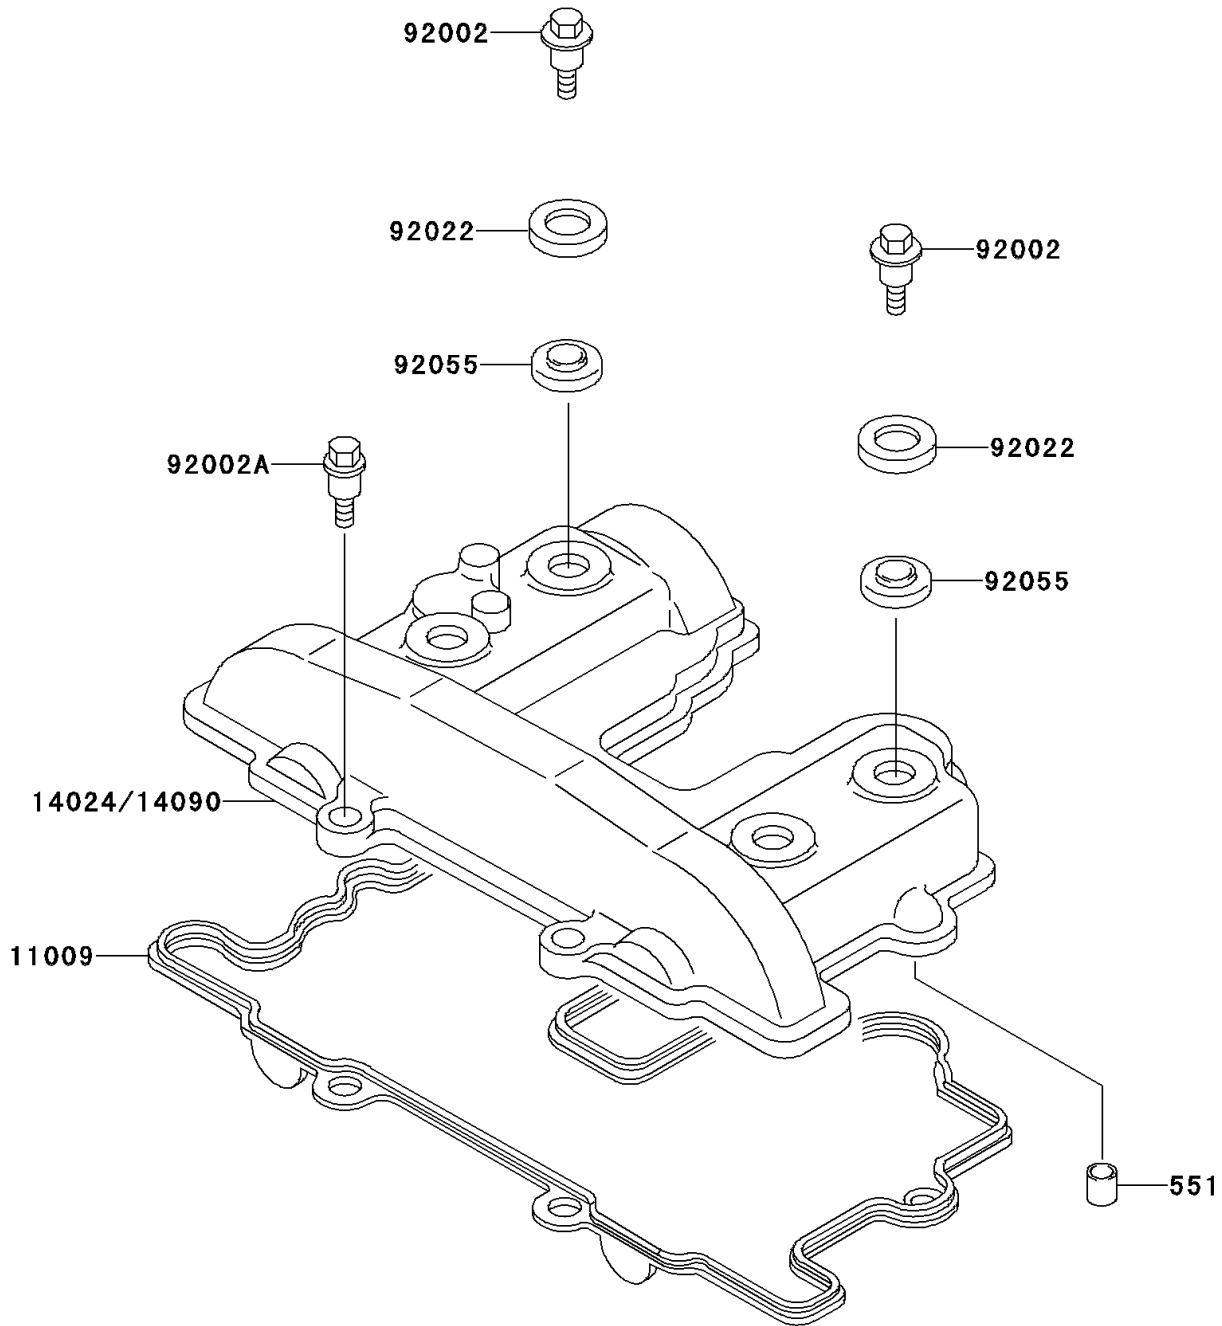

# 2000 Mojave 250 PARTS DIAGRAM

Cylinder Head Cover

E1112

## 2000 Mojave 250 PARTS LIST

### Cylinder Head Cover

ITEM NAME	PART NUMBER	QUANTITY
PIN-DOWEL (Ref # 551)	551A1016	2
GASKET,HEAD COVER (Ref # 11009)	11009-1607	1
COVER,CYLINDER HEAD (Ref # 14090)	14090-1759	1
BOLT,L=20.5 (Ref # 92002)	92002-1327	4
BOLT,L=21 (Ref # 92002A)	92002-1382	2
WASHER,HEAD COVER BOLT (Ref # 92022)	92022-1487	4
RING-O,HEAD COVER BOLT (Ref # 92055)	92055-1225	4