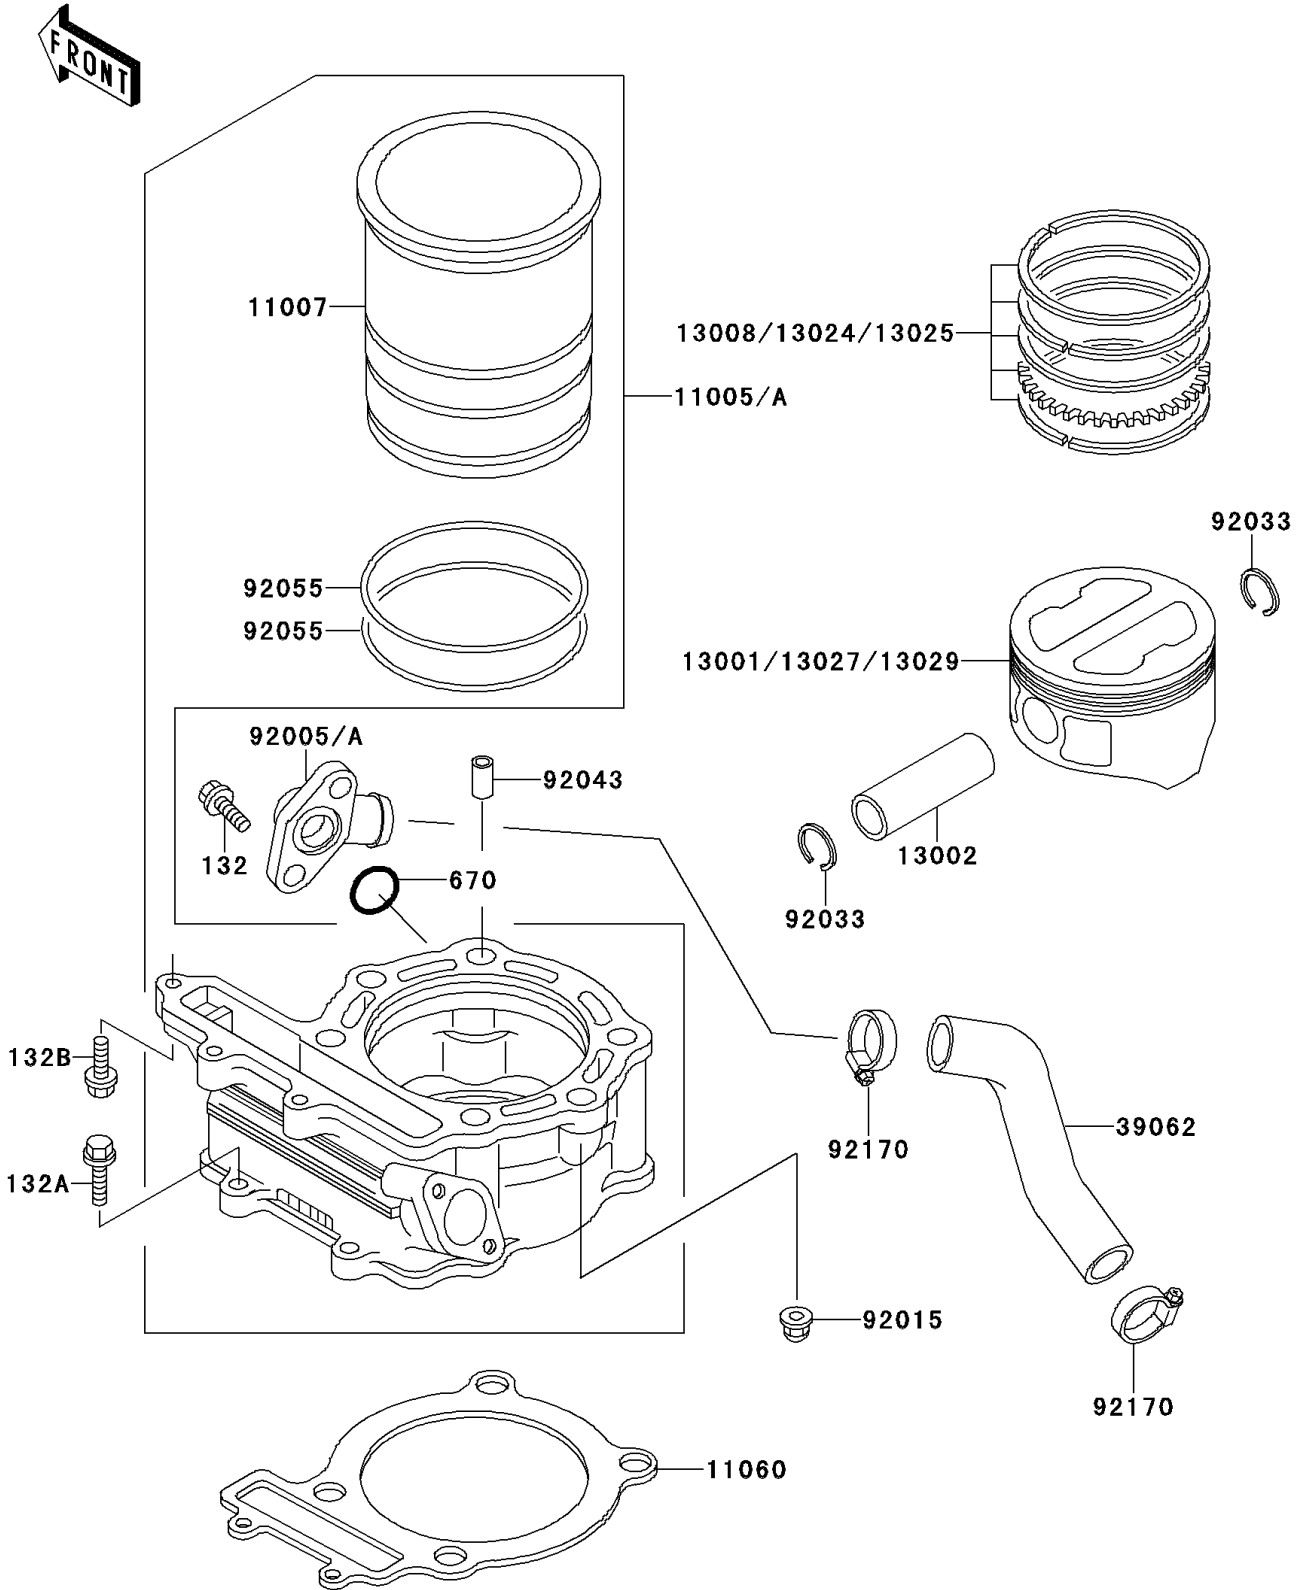

1997 Mojave 250 PARTS DIAGRAM

Cylinder/Piston(s)

E1120

1997 Mojave 250 PARTS LIST

Cylinder/Piston(s)

ITEM NAME	PART NUMBER	QUANTITY
BOLT-FLANGED-SMALL (Ref # 132)	132J0612	2
BOLT-FLANGED-SMALL (Ref # 132A)	132J0620	2
BOLT-FLANGED-SMALL (Ref # 132B)	132J0625	1
O RING,18MM (Ref # 670)	670B2018	1
CYLINDER-ENGINE (Ref # 11005A)	11005-1831	1
LINER-CYLINDER (Ref # 11007)	11007-1070	1
GASKET,CYLINDER BASE (Ref # 11060)	11060-1125	1
PISTON-ENGINE,STD (Ref # 13001)	13001-1280	1
PIN-PISTON,12X18X57.2 (Ref # 13002)	13002-1023	1
RING-SET-PISTON,STD (Ref # 13008)	13008-1066	1
RING-SET-PISTON LL,O/S 1.00 (Ref # 13024)	13024-1068	1
RING-SET-PISTON L,O/S 0.50 (Ref # 13025)	13025-1065	1
PISTON-ENGINE LL,O/S 1.00 (Ref # 13027)	13027-1152	1
PISTON-ENGINE L,O/S 0.50 (Ref # 13029)	13029-1175	1
HOSE-COOLING,PUMP-CYLINDER (Ref # 39062)	39062-1193	1
FITTING (Ref # 92005A)	92005-1279	1
NUT,CAP,8MM,BLACK (Ref # 92015)	92015-1174	2
RING-SNAP (Ref # 92033)	92033-1182	2
PIN,10.1X12X14 (Ref # 92043)	92043-4009	2
RING-O (Ref # 92055)	92055-1247	2
CLAMP,COOLING HOSE (Ref # 92170)	92170-1033	2