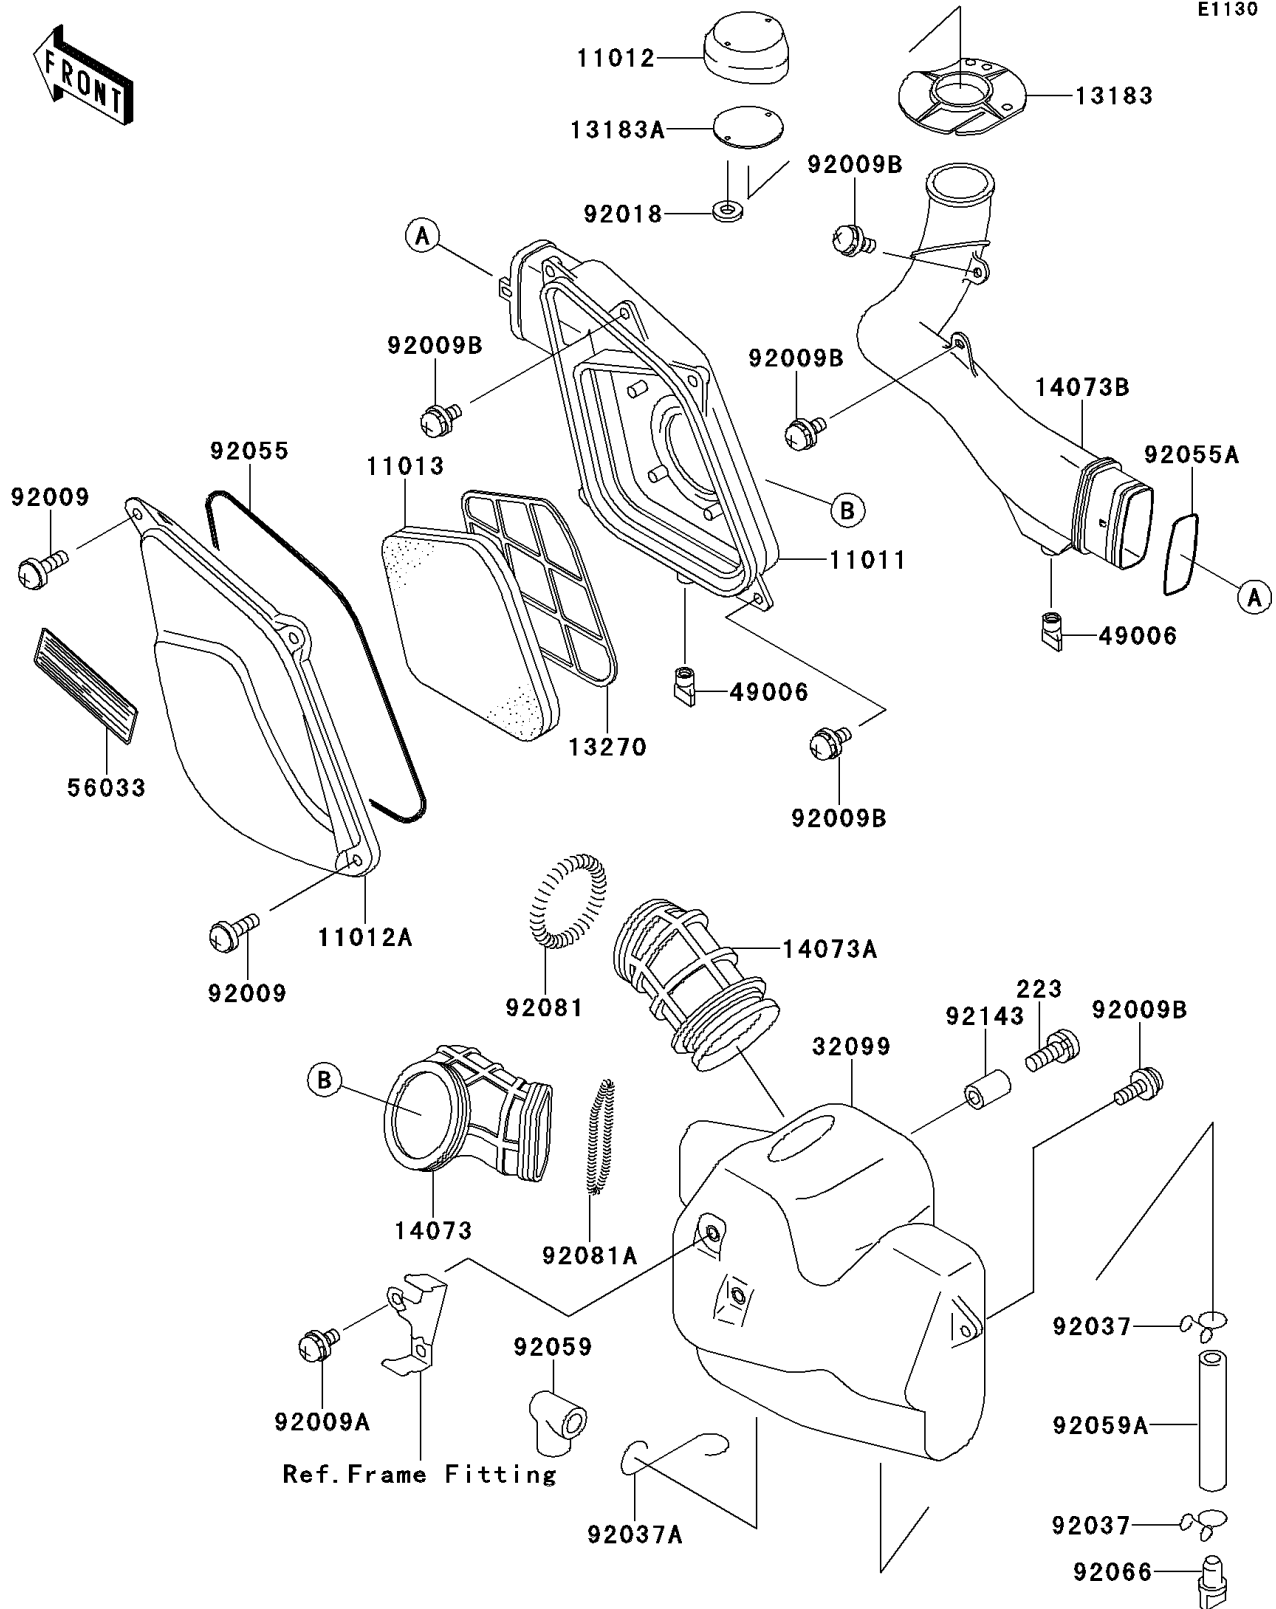

1997 Mojave 250 PARTS DIAGRAM

Air Cleaner

E1130

1997 Mojave 250 PARTS LIST

Air Cleaner

ITEM NAME	PART NUMBER	QUANTITY
SCREW-PAN-WS-CROS (Ref # 223)	223C0635	1
CASE-AIR FILTER (Ref # 11011)	11011-1442	1
CAP,SNORKL DUCT (Ref # 11012)	11012-1537	1
CAP,CAR FILTER (Ref # 11012A)	11012-1902	1
ELEMENT-AIR FILTER (Ref # 11013)	11013-1145	1
PLATE,SNORKL DUCT (Ref # 13183)	13183-1019	1
PLATE,SNORKL CAP (Ref # 13183A)	13183-1020	1
PLATE,ELEMENT (Ref # 13270)	13270-1317	1
DUCT,CHAMBER-AIRFILTER (Ref # 14073)	14073-1266	1
DUCT,CARBURETER-CHAMBER (Ref # 14073A)	14073-1267	1
DUCT,SNORKL (Ref # 14073B)	14073-1629	1
CASE,AIR CHAMBER (Ref # 32099)	32099-1155	1
BOOT (Ref # 49006)	49006-1292	2
LABEL-MANUAL,MAINTENANCE (Ref # 56033)	56033-1079	1
SCREW,6X18,BLACK (Ref # 92009)	92009-1181	4
SCREW,6X14 (Ref # 92009A)	92009-1275	1
SCREW,6X16 (Ref # 92009B)	92009-1276	5
NUT,PUSH,3MM (Ref # 92018)	92018-005	2
CLAMP,TUBE (Ref # 92037)	92037-147	2
CLAMP (Ref # 92037A)	92037-1821	1
RING-O,AIR FILTER CASE (Ref # 92055)	92055-1344	1
RING-O,57.3X3 (Ref # 92055A)	92055-1345	1
TUBE,BREATHER (Ref # 92059)	92059-1693	1
TUBE,7X10X100 (Ref # 92059A)	92059-1736	1
PLUG,DRAIN (Ref # 92066)	92066-1211	1
SPRING,COIL (Ref # 92081)	92081-1177	1
SPRING,DUCT (Ref # 92081A)	92081-1638	1
COLLAR (Ref # 92143)	92143-1046	1