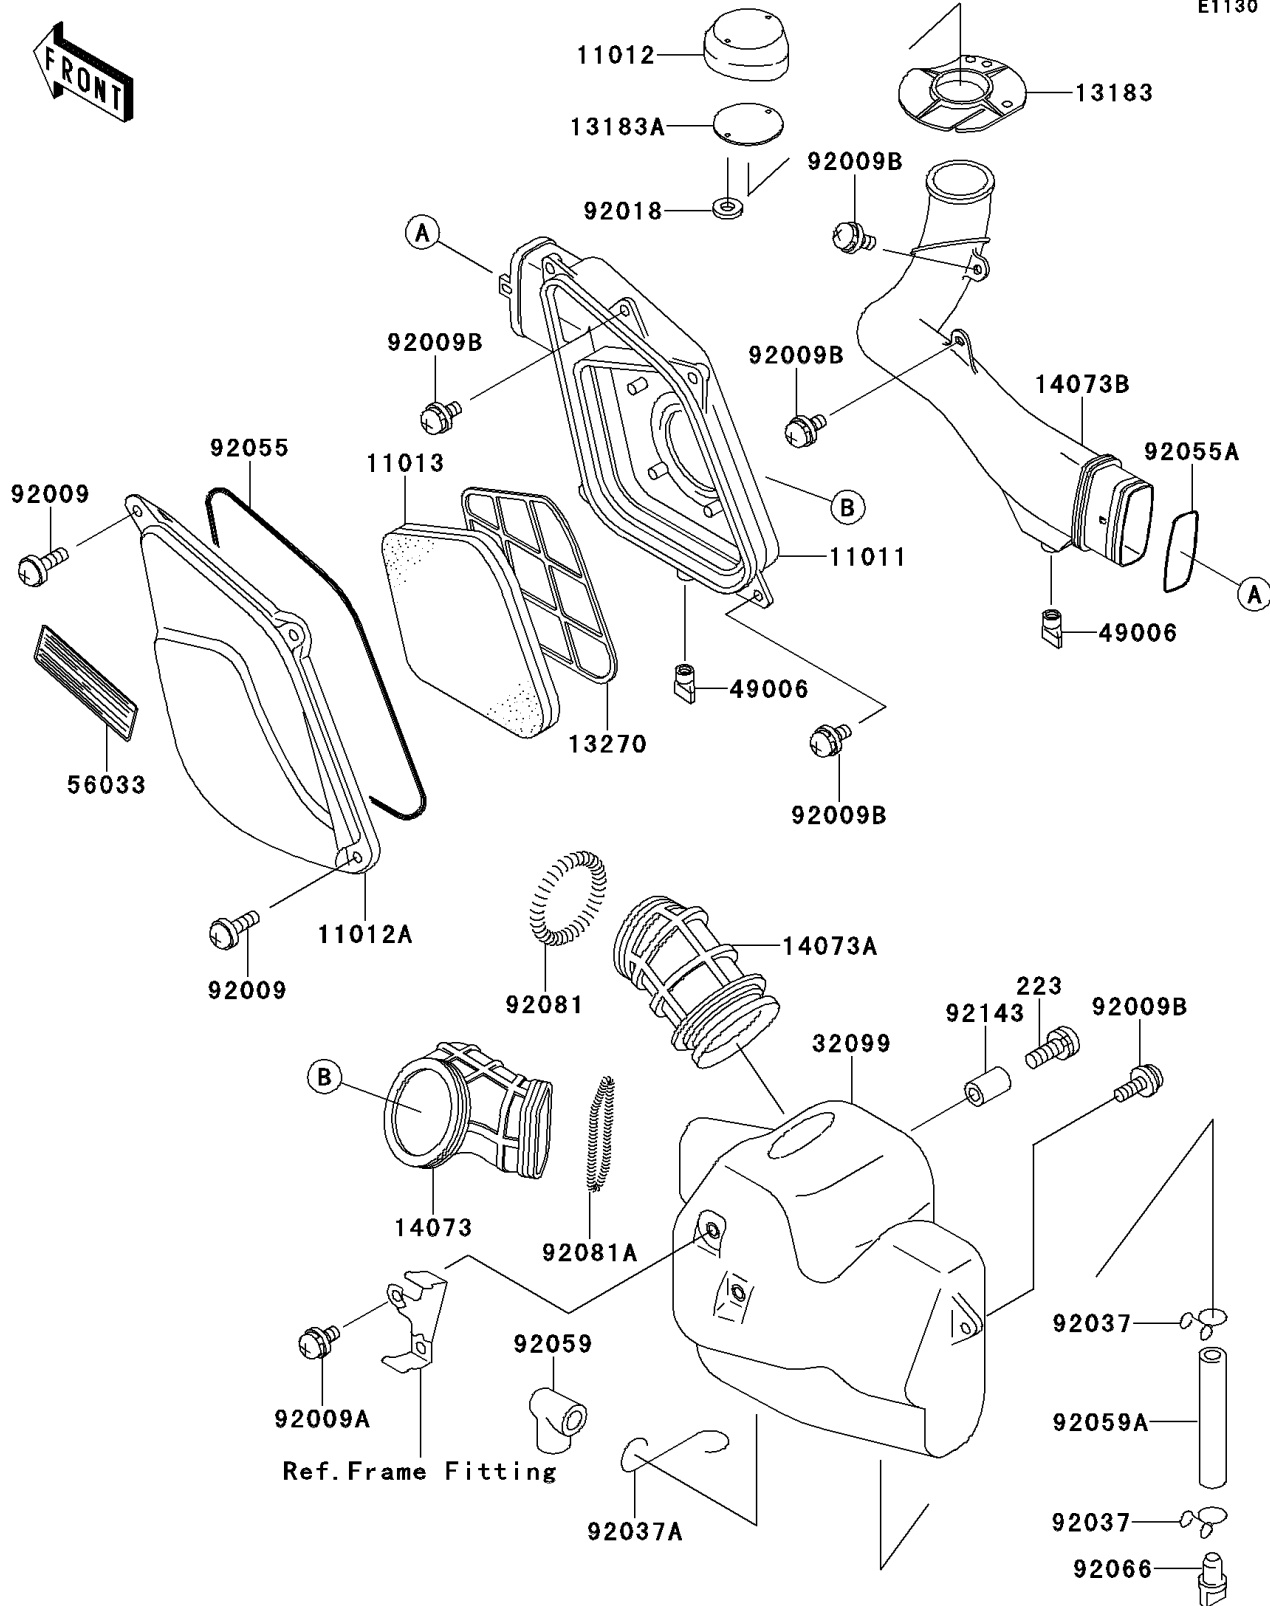

1998 Mojave 250 PARTS DIAGRAM

Air Cleaner

E1130

1998 Mojave 250 PARTS LIST

Air Cleaner

ITEM NAME	PART NUMBER	QUANTITY
SCREW-PAN-WS-CROS (Ref # 223)	223C0635	1
CASE-AIR FILTER (Ref # 11011)	11011-1442	1
CAP,SNORKL DUCT (Ref # 11012)	11012-1537	1
CAP,CAR FILTER (Ref # 11012A)	11012-1902	1
ELEMENT-AIR FILTER (Ref # 11013)	11013-1145	1
PLATE,SNORKL DUCT (Ref # 13183)	13183-1019	1
PLATE,SNORKL CAP (Ref # 13183A)	13183-1020	1
PLATE,ELEMENT (Ref # 13270)	13270-1317	1
DUCT,CHAMBER-AIRFILTER (Ref # 14073)	14073-1266	1
DUCT,CARBURETER-CHAMBER (Ref # 14073A)	14073-1267	1
DUCT,SNORKL (Ref # 14073B)	14073-1629	1
CASE,AIR CHAMBER (Ref # 32099)	32099-1155	1
BOOT (Ref # 49006)	49006-1292	2
LABEL-MANUAL,MAINTENANCE (Ref # 56033)	56033-1079	1
SCREW,6X18,BLACK (Ref # 92009)	92009-1181	4
SCREW,6X14 (Ref # 92009A)	92009-1275	1
SCREW,6X16 (Ref # 92009B)	92009-1276	5
NUT,PUSH,3MM (Ref # 92018)	92018-005	2
CLAMP,TUBE (Ref # 92037)	92037-147	2
CLAMP (Ref # 92037A)	92037-1821	1
RING-O,AIR FILTER CASE (Ref # 92055)	92055-1344	1
RING-O,57.3X3 (Ref # 92055A)	92055-1345	1
TUBE,BREATHER (Ref # 92059)	92059-1693	1
TUBE,7X10X100 (Ref # 92059A)	92059-1736	1
PLUG,DRAIN (Ref # 92066)	92066-1211	1
SPRING,COIL (Ref # 92081)	92081-1177	1
SPRING,DUCT (Ref # 92081A)	92081-1638	1
COLLAR (Ref # 92143)	92143-1046	1