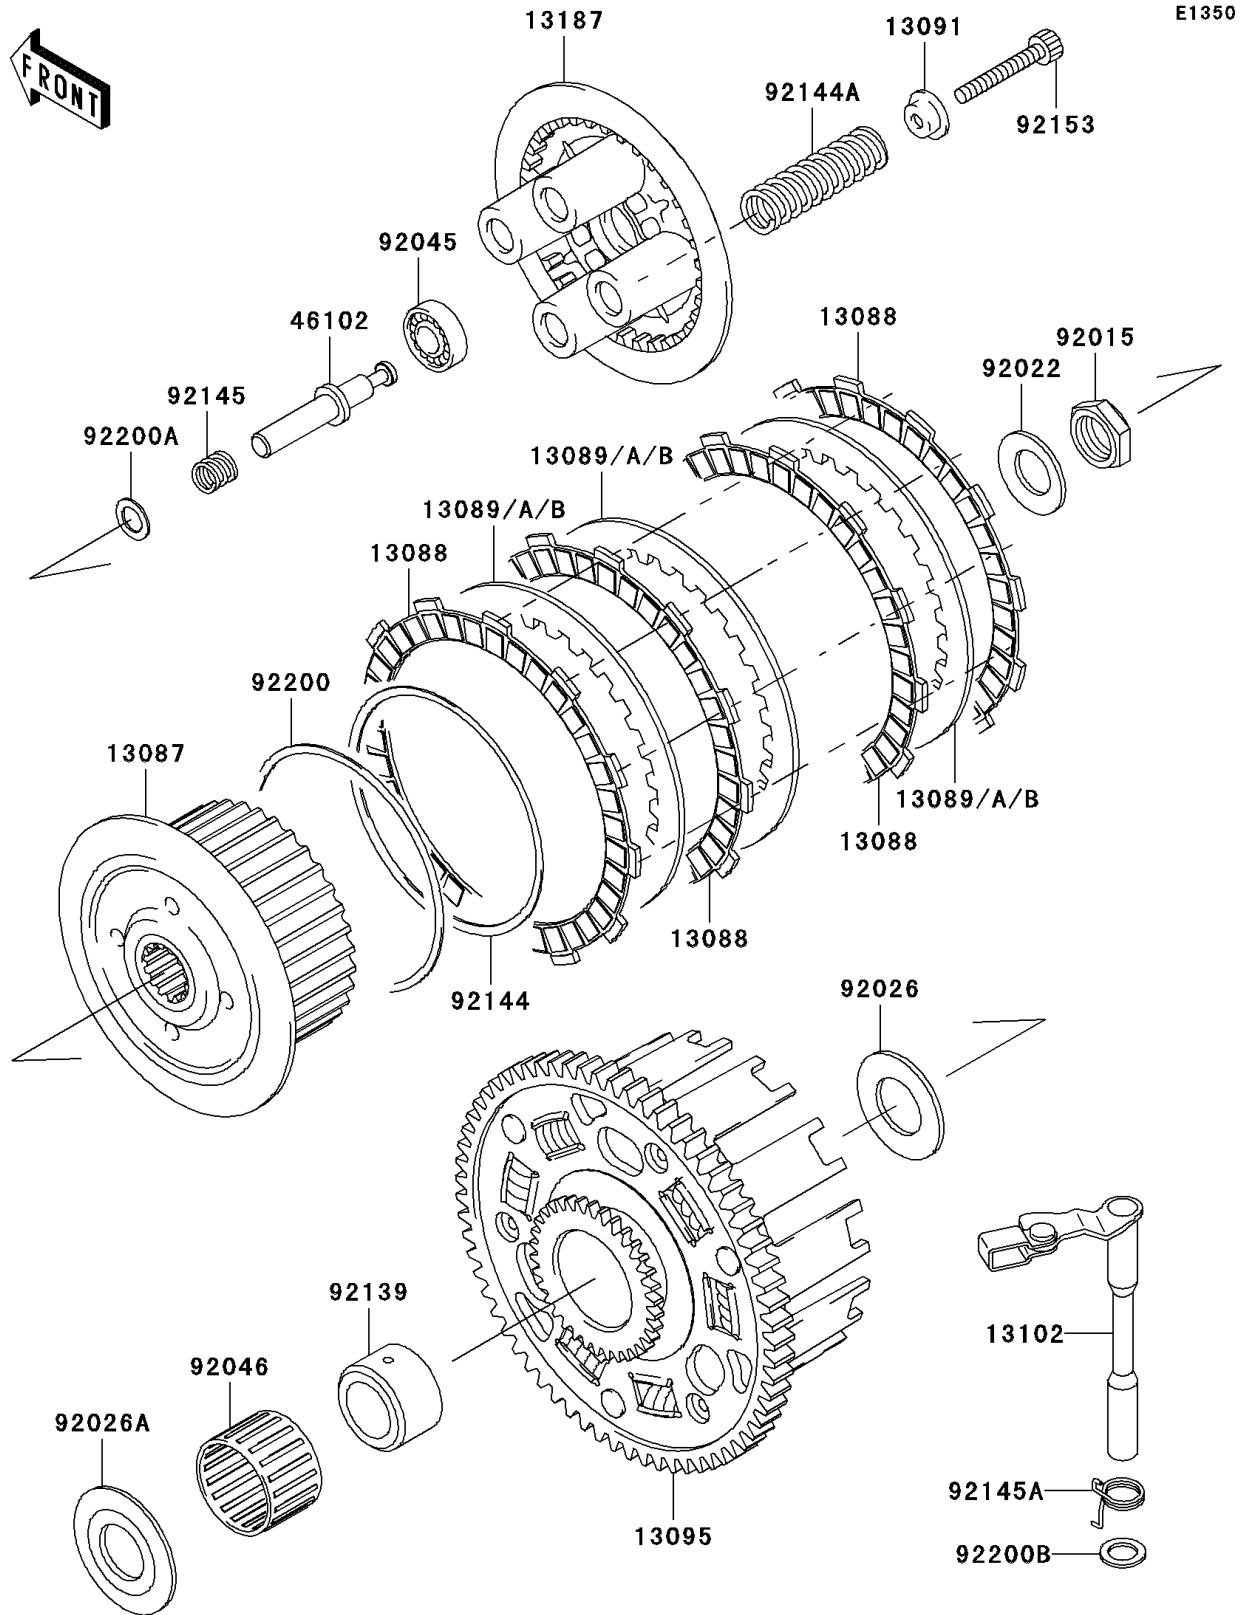

2007 ZZR600 PARTS DIAGRAM

Clutch

2007 ZZR600 PARTS LIST

Clutch

ITEM NAME	PART NUMBER	QUANTITY
HUB-CLUTCH (Ref # 13087)	13087-0006	1
PLATE-FRICTION (Ref # 13088)	13088-1124	9
PLATE-CLUTCH,T=1.6 (Ref # 13089)	13089-013	8
PLATE-CLUTCH,T=2.0 (Ref # 13089A)	13089-1073	AR
PLATE-CLUTCH,T=1.4 (Ref # 13089B)	13089-1126	AR
HOLDER,CLUTCH SPRING (Ref # 13091)	13091-1041	4
HOUSING-COMP-CLUTCH (Ref # 13095)	13095-1392	1
RELEASE-COMP-CLUTCH (Ref # 13102)	13102-1159	1
PLATE-CLUTCH OPERATING (Ref # 13187)	13187-0003	1
ROD (Ref # 46102)	46102-1449	1
NUT,20MM (Ref # 92015)	92015-1555	1
WASHER,20.3X36X3.7 (Ref # 92022)	92022-1868	1
SPACER,25.5X47X2.5 (Ref # 92026)	92026-022	1
SPACER (Ref # 92026A)	92026-1356	1
BEARING-BALL,6001C3ML01 (Ref # 92045)	92045-1235	1
BEARING-NEEDLE,K38X43X28.8X (Ref # 92046)	92046-1263	1
BUSHING,25X38X29.05 (Ref # 92139)	92139-0067	1
SPRING,FRICTION PLATE (Ref # 92144)	92144-1854	1
SPRING,CLUTCH,L=82.1MM (Ref # 92144A)	92144-1881	4
SPRING,ROD (Ref # 92145)	92145-1159	1
SPRING (Ref # 92145A)	92145-1339	1
BOLT (Ref # 92153)	92153-0332	4
WASHER,FRICTION PLATE (Ref # 92200)	92200-1260	1
WASHER,11.2X18X0.5 (Ref # 92200A)	92200-1423	1
WASHER,12X18.5X0.5 (Ref # 92200B)	92200-1487	1