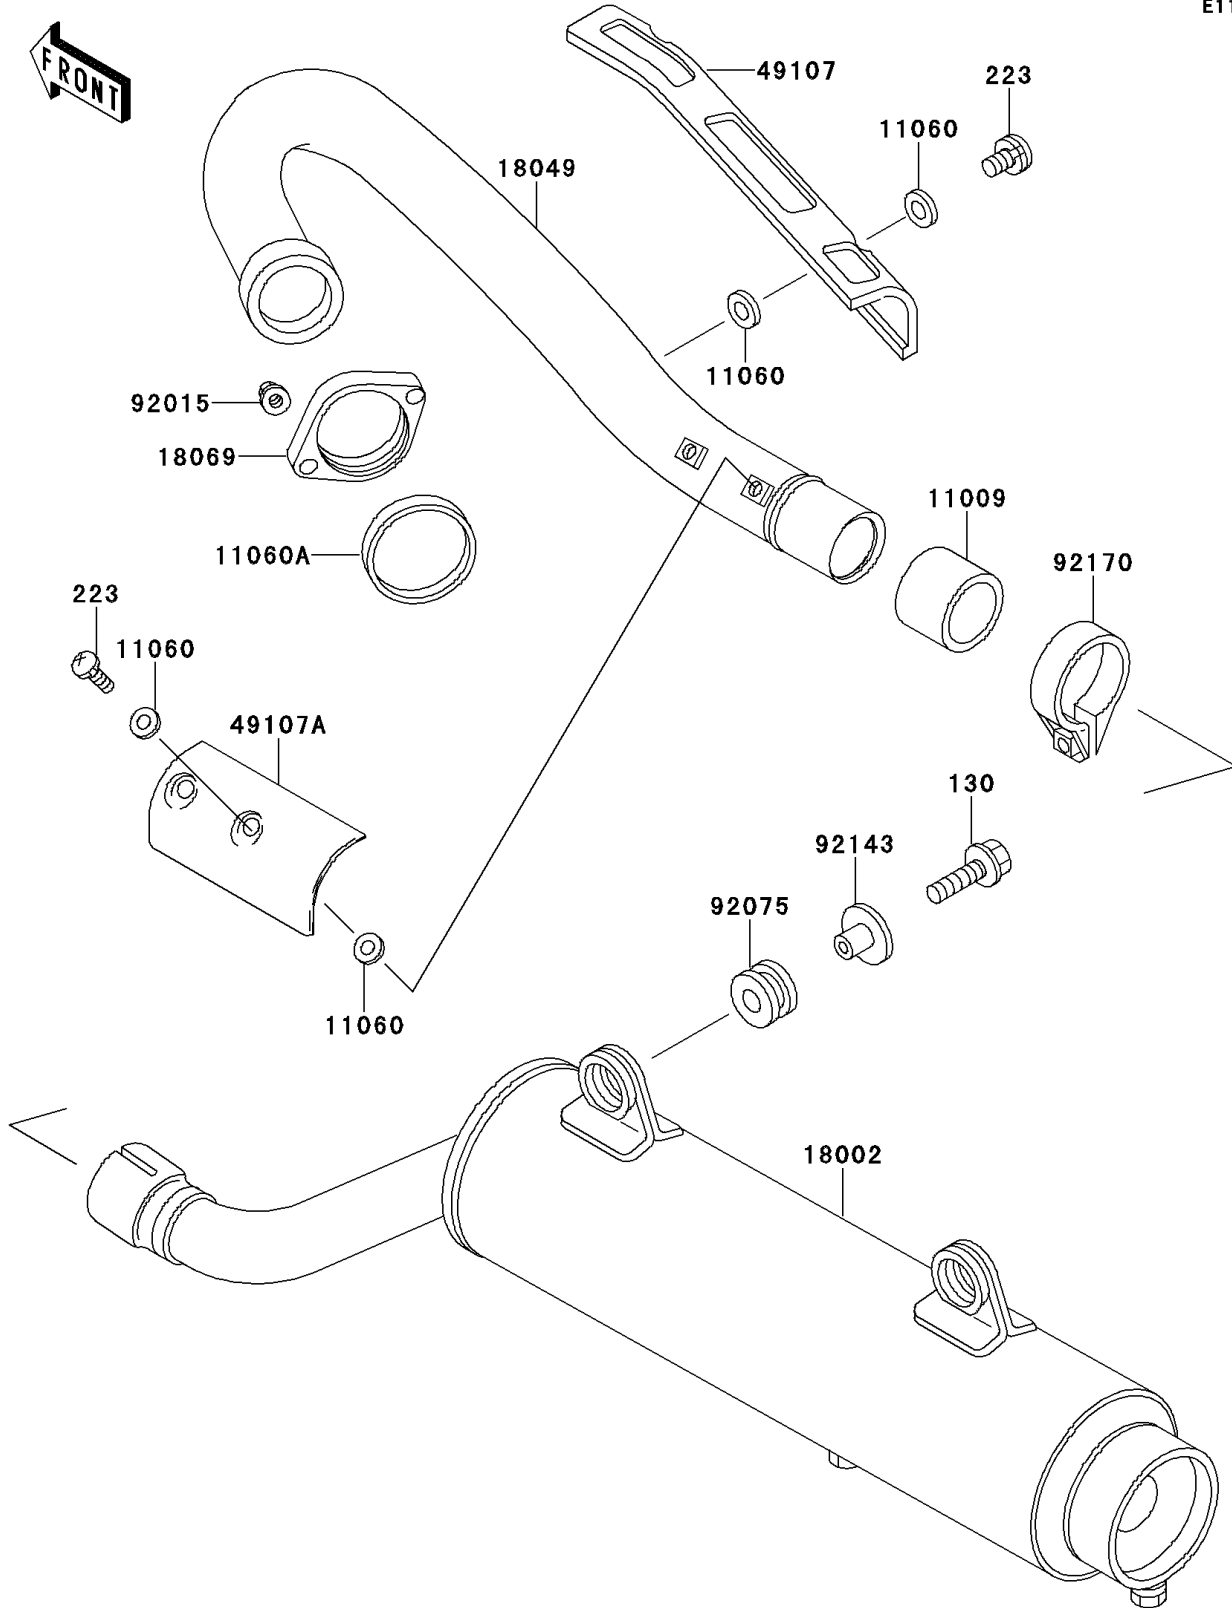

1997 Mojave 250 PARTS DIAGRAM

Muffler(s)

E1140

1997 Mojave 250 PARTS LIST

Muffler(s)

ITEM NAME	PART NUMBER	QUANTITY
BOLT-FLANGED,8X30 (Ref # 130)	130J0830	2
SCREW-PAN-WS-CROS (Ref # 223)	223C0610	4
GASKET,EXHAUST PIPE CONNECTING (Ref # 11009)	11009-1667	1
GASKET,6.2X11.5X1.5 (Ref # 11060)	11060-1109	8
GASKET,EXHAUST PIPE (Ref # 11060A)	11060-1126	1
BODY-COMP-MUFFLER (Ref # 18002)	18002-1678	1
PIPE-EXHAUST (Ref # 18049)	18049-1381	1
HOLDER-EXHAUST PIPE (Ref # 18069)	18069-1058	1
COVER-EXHAUST PIPE,FR (Ref # 49107)	49107-1071	1
COVER-EXHAUST PIPE,RR (Ref # 49107A)	49107-1072	1
NUT (Ref # 92015)	92015-1331	2
DAMPER (Ref # 92075)	92075-013	2
COLLAR (Ref # 92143)	92143-1946	2
CLAMP (Ref # 92170)	92170-1469	1