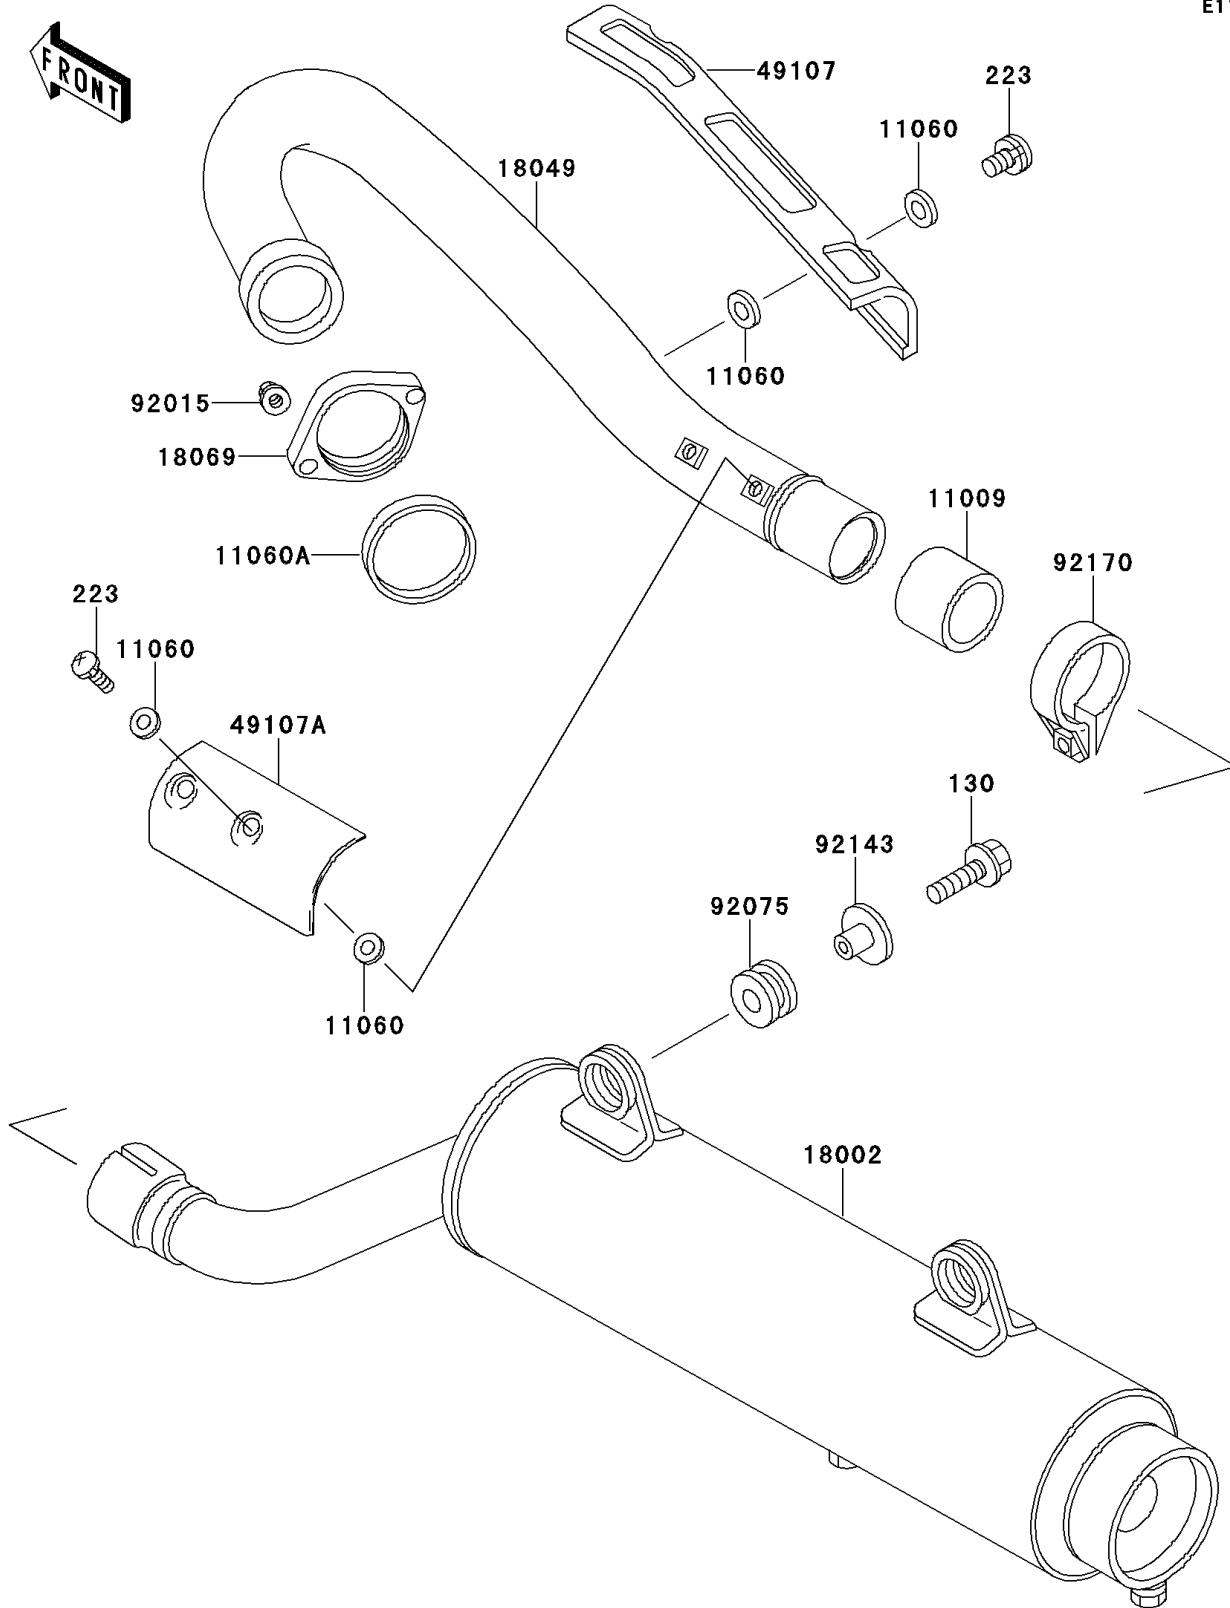

1998 Mojave 250 PARTS DIAGRAM

Muffler(s)

E1140

1998 Mojave 250 PARTS LIST

Muffler(s)

ITEM NAME	PART NUMBER	QUANTITY
BOLT-FLANGED,8X30 (Ref # 130)	130J0830	2
SCREW-PAN-WS-CROS (Ref # 223)	223C0610	4
GASKET,EXHAUST PIPE CONNECTING (Ref # 11009)	11009-1667	1
GASKET,6.2X11.5X1.5 (Ref # 11060)	11060-1109	8
GASKET,EXHAUST PIPE (Ref # 11060A)	11060-1126	1
BODY-COMP-MUFFLER (Ref # 18002)	18002-1678	1
PIPE-EXHAUST (Ref # 18049)	18049-1381	1
HOLDER-EXHAUST PIPE (Ref # 18069)	18069-1058	1
COVER-EXHAUST PIPE,FR (Ref # 49107)	49107-1071	1
COVER-EXHAUST PIPE,RR (Ref # 49107A)	49107-1072	1
NUT (Ref # 92015)	92015-1331	2
DAMPER (Ref # 92075)	92075-013	2
COLLAR (Ref # 92143)	92143-1946	2
CLAMP (Ref # 92170)	92170-1469	1