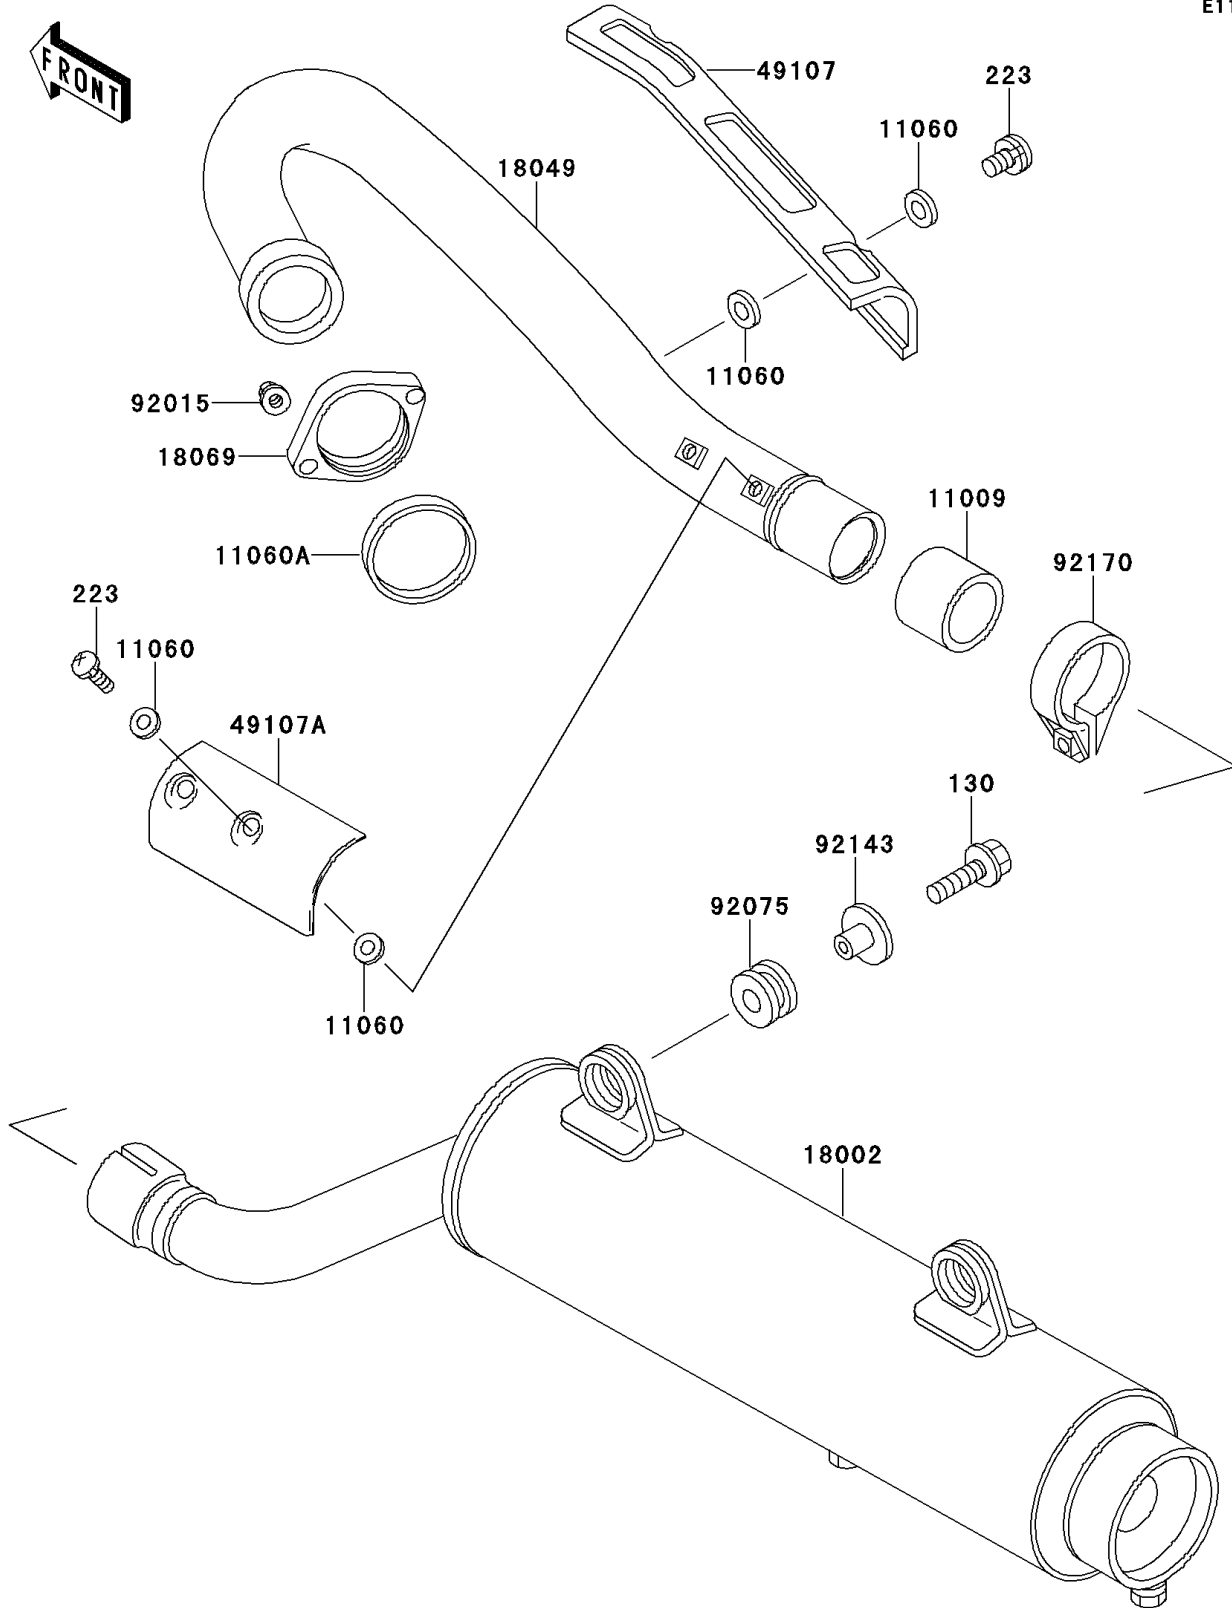

1998 Mojave 250 PARTS DIAGRAM

Muffler(s)

E1140

1998 Mojave 250 PARTS LIST

Muffler(s)

ITEM NAME	PART NUMBER	QUANTITY
BOLT-FLANGED,8X30 (Ref # 130)	130J0830	2
SCREW-PAN-WS-CROS (Ref # 223)	223C0610	4
GASKET,EXHAUST PIPE CONNECTING (Ref # 11009)	11009-1667	1
GASKET,6.2X11.5X1.5 (Ref # 11060)	11060-1109	8
GASKET,EXHAUST PIPE (Ref # 11060A)	11060-1126	1
BODY-COMP-MUFFLER (Ref # 18002)	18002-1678	1
PIPE-EXHAUST (Ref # 18049)	18049-1381	1
HOLDER-EXHAUST PIPE (Ref # 18069)	18069-1058	1
COVER-EXHAUST PIPE,FR (Ref # 49107)	49107-1071	1
COVER-EXHAUST PIPE,RR (Ref # 49107A)	49107-1072	1
NUT (Ref # 92015)	92015-1331	2
DAMPER (Ref # 92075)	92075-013	2
COLLAR (Ref # 92143)	92143-1946	2
CLAMP (Ref # 92170)	92170-1469	1