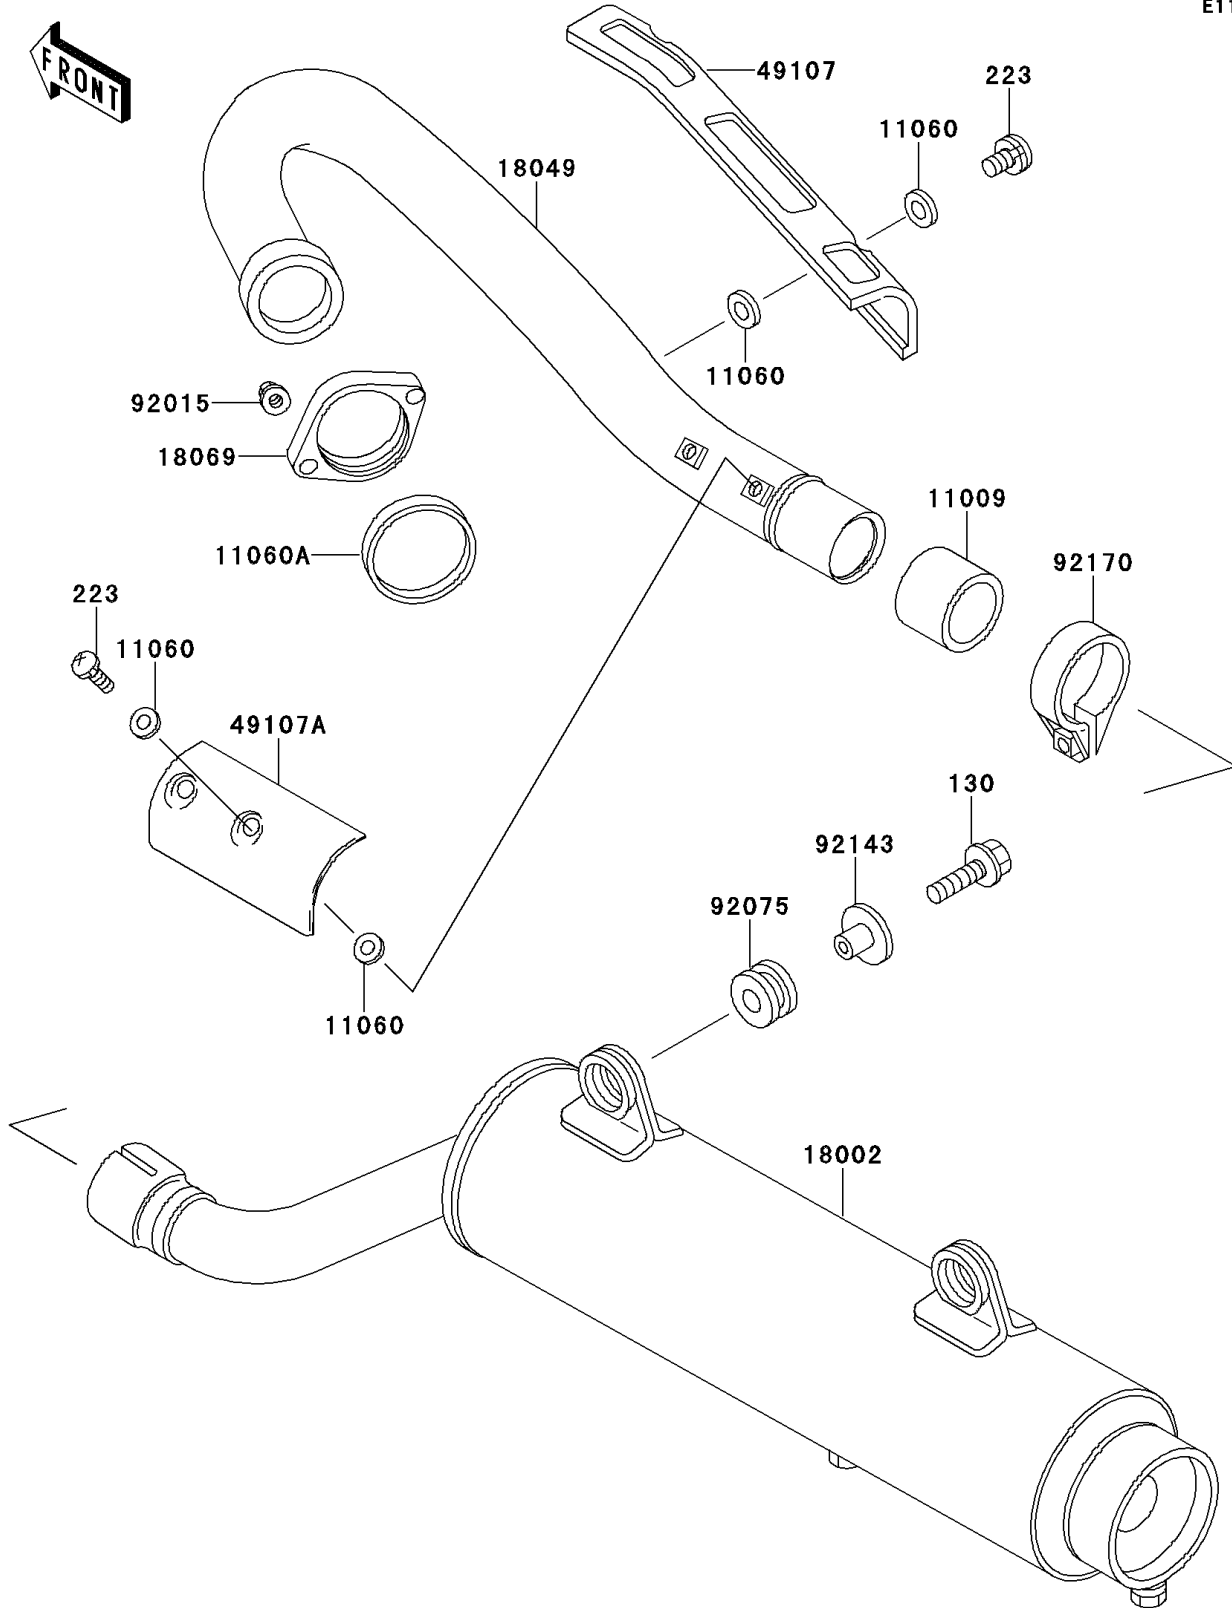

1999 Mojave 250 PARTS DIAGRAM

Muffler(s)

E1140

1999 Mojave 250 PARTS LIST

Muffler(s)

ITEM NAME	PART NUMBER	QUANTITY
BOLT-FLANGED,8X30 (Ref # 130)	130J0830	2
SCREW-PAN-WS-CROS (Ref # 223)	223C0610	4
GASKET,EXHAUST PIPE CONNECTING (Ref # 11009)	11009-1667	1
GASKET,6.2X11.5X1.5 (Ref # 11060)	11060-1109	8
GASKET,EXHAUST PIPE (Ref # 11060A)	11060-1126	1
BODY-COMP-MUFFLER (Ref # 18002)	18002-1678	1
PIPE-EXHAUST (Ref # 18049)	18049-1381	1
HOLDER-EXHAUST PIPE (Ref # 18069)	18069-1058	1
COVER-EXHAUST PIPE,FR (Ref # 49107)	49107-1071	1
COVER-EXHAUST PIPE,RR (Ref # 49107A)	49107-1072	1
NUT (Ref # 92015)	92015-1331	2
DAMPER (Ref # 92075)	92075-013	2
COLLAR (Ref # 92143)	92143-1946	2
CLAMP (Ref # 92170)	92170-1469	1