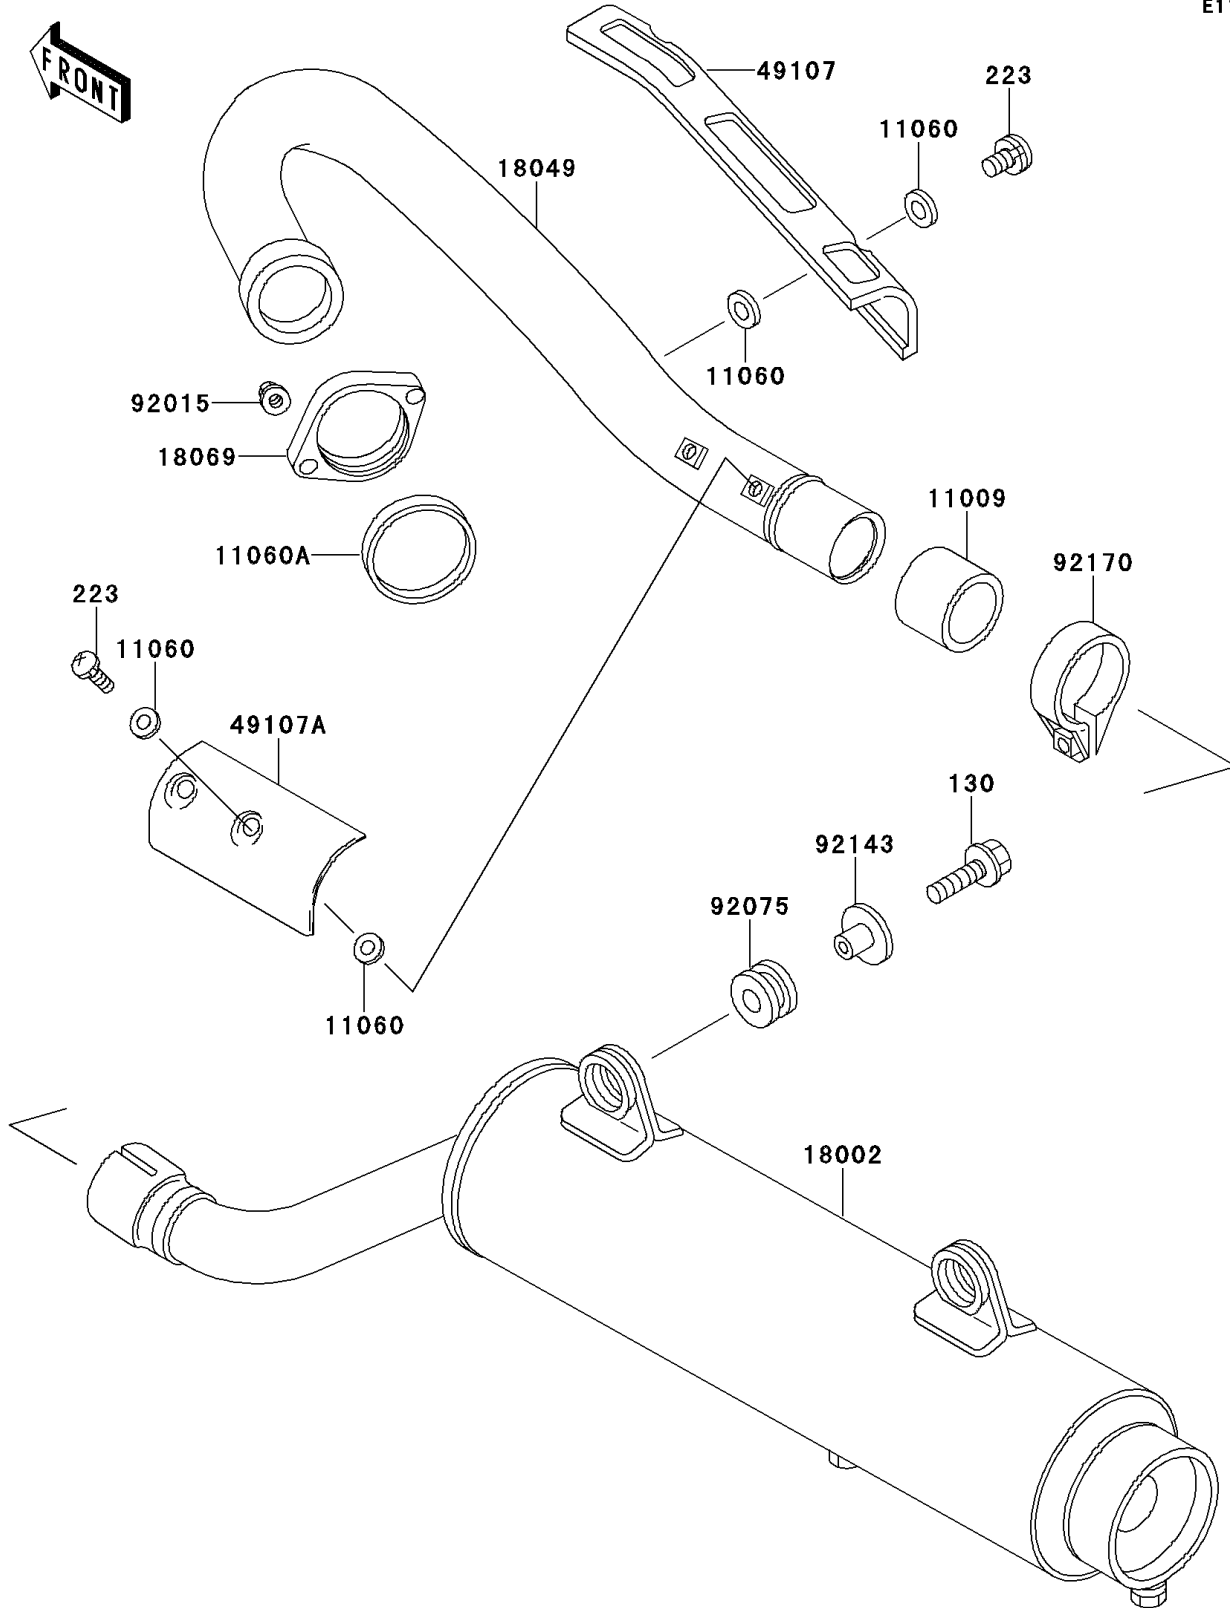

2000 Mojave 250 PARTS DIAGRAM

Muffler(s)

E1140

2000 Mojave 250 PARTS LIST

Muffler(s)

ITEM NAME	PART NUMBER	QUANTITY
BOLT-FLANGED,8X30 (Ref # 130)	130J0830	2
SCREW-PAN-WS-CROS (Ref # 223)	223C0610	4
GASKET,EXHAUST PIPE CONNECTING (Ref # 11009)	11009-1667	1
GASKET,6.2X11.5X1.5 (Ref # 11060)	11060-1109	8
GASKET,EXHAUST PIPE (Ref # 11060A)	11060-1126	1
BODY-COMP-MUFFLER (Ref # 18002)	18002-1678	1
PIPE-EXHAUST (Ref # 18049)	18049-1381	1
HOLDER-EXHAUST PIPE (Ref # 18069)	18069-1058	1
COVER-EXHAUST PIPE,FR (Ref # 49107)	49107-1071	1
COVER-EXHAUST PIPE,RR (Ref # 49107A)	49107-1072	1
NUT (Ref # 92015)	92015-1331	2
DAMPER (Ref # 92075)	92075-013	2
COLLAR (Ref # 92143)	92143-1946	2
CLAMP (Ref # 92170)	92170-1469	1