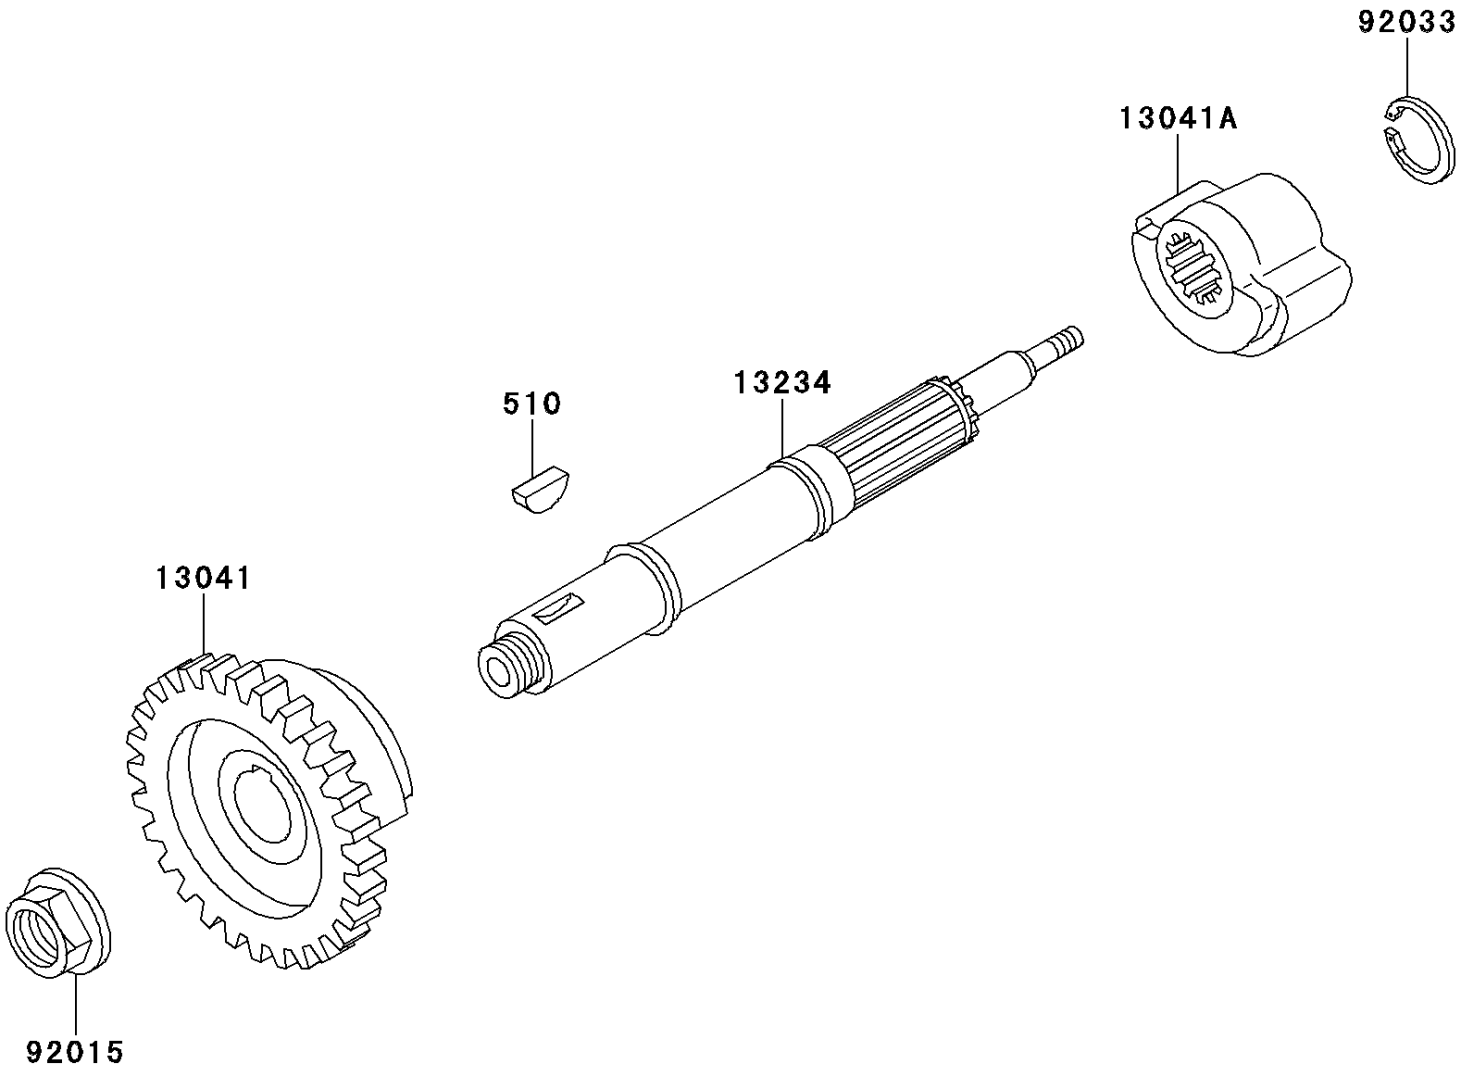

1997 Mojave 250 PARTS DIAGRAM

Balancer

E1323

1997 Mojave 250 PARTS LIST

Balancer

ITEM NAME	PART NUMBER	QUANTITY
KEY-WOODRUFF (Ref # 510)	510A5100	1
BALANCER,LH (Ref # 13041)	13041-1073	1
BALANCER,RH (Ref # 13041A)	13041-1074	1
SHAFT-COMP (Ref # 13234)	13234-1066	1
NUT,16MM (Ref # 92015)	92015-1465	1
RING-SNAP,18MM (Ref # 92033)	92033-029	1