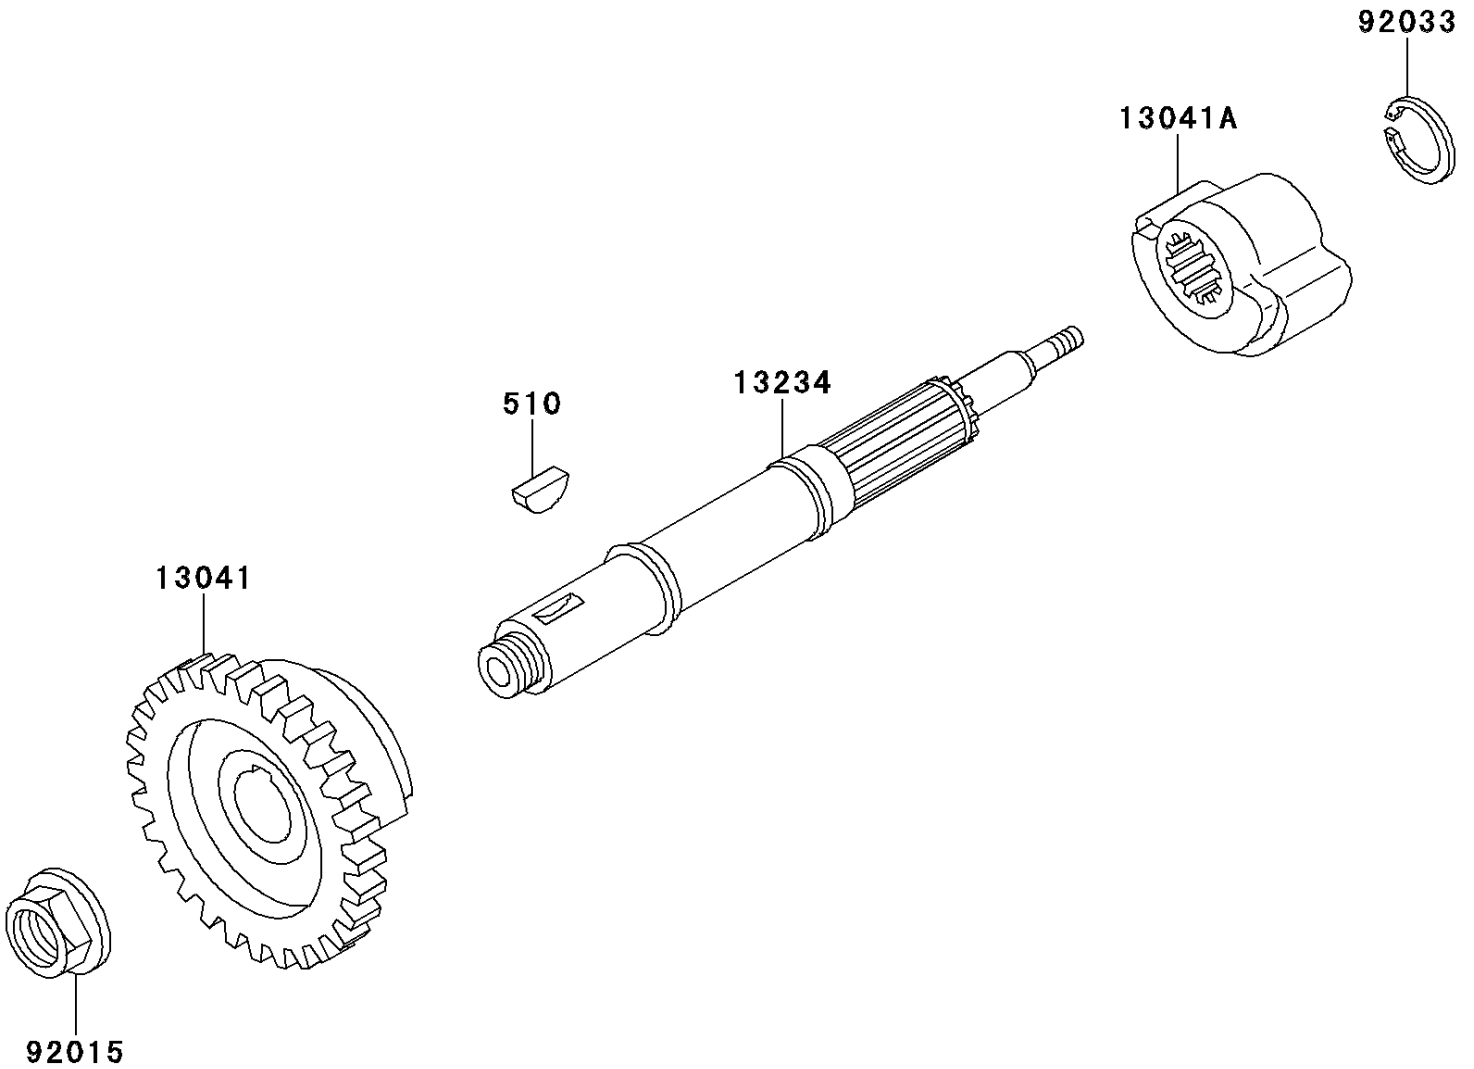

1998 Mojave 250 PARTS DIAGRAM

Balancer

E1323

1998 Mojave 250 PARTS LIST

Balancer

ITEM NAME	PART NUMBER	QUANTITY
KEY-WOODRUFF (Ref # 510)	510A5100	1
BALANCER,LH (Ref # 13041)	13041-1073	1
BALANCER,RH (Ref # 13041A)	13041-1074	1
SHAFT-COMP (Ref # 13234)	13234-1066	1
NUT,16MM (Ref # 92015)	92015-1465	1
RING-SNAP,18MM (Ref # 92033)	92033-029	1