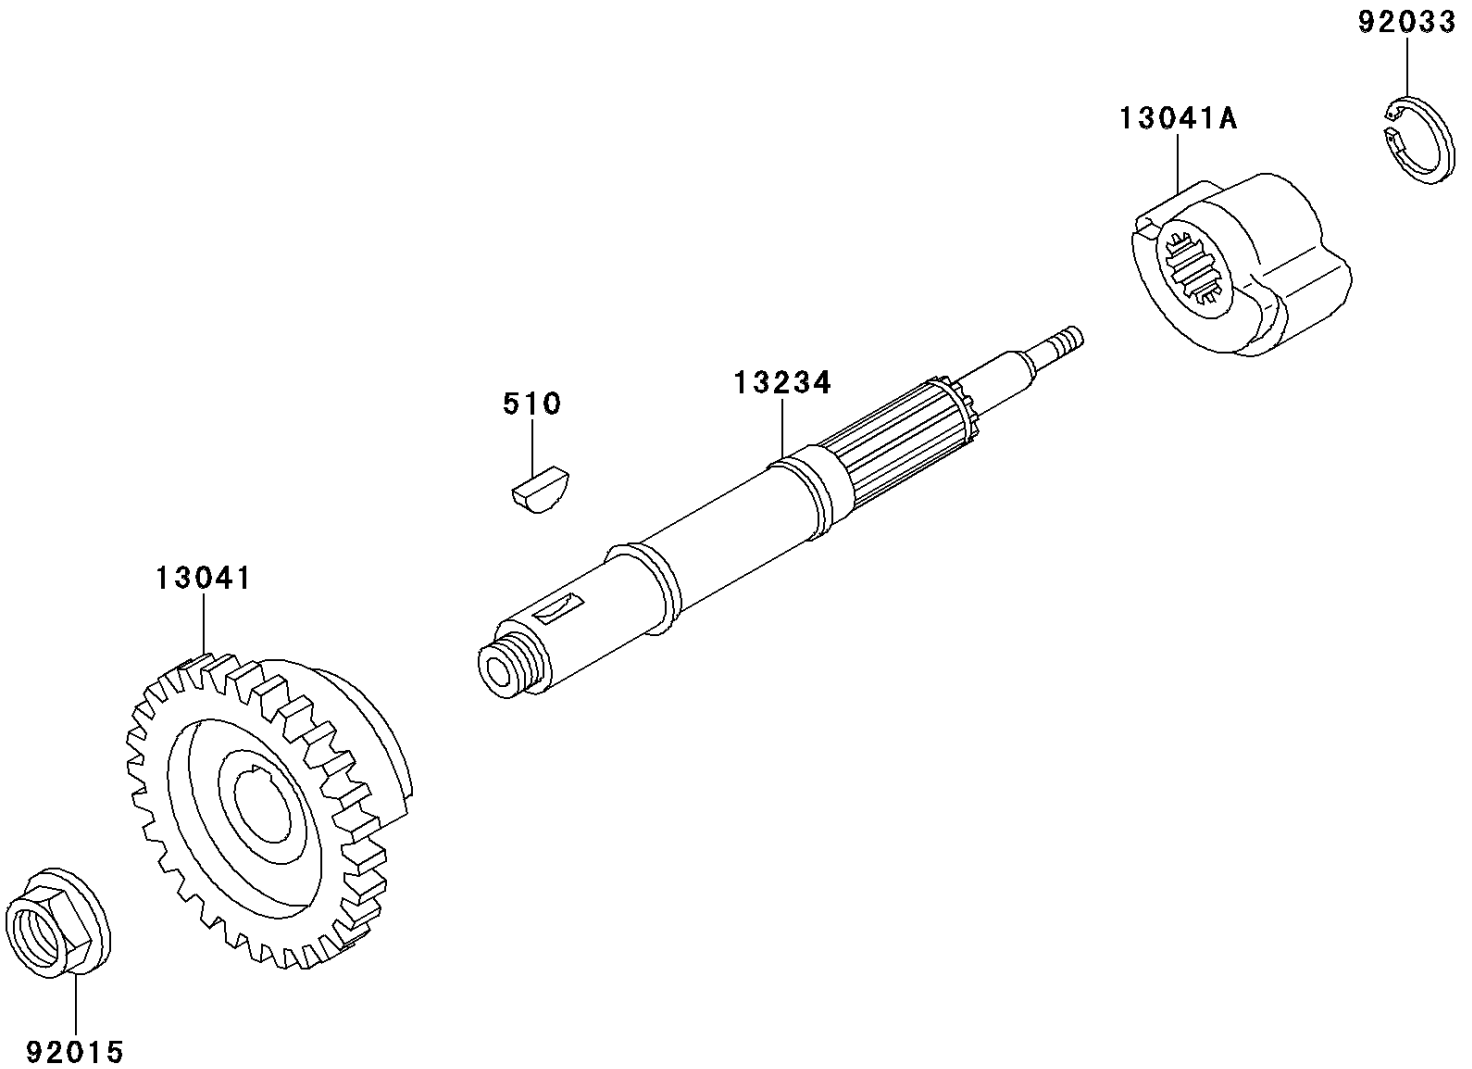

2000 Mojave 250 PARTS DIAGRAM

Balancer

E1323

2000 Mojave 250 PARTS LIST

Balancer

ITEM NAME	PART NUMBER	QUANTITY
KEY-WOODRUFF (Ref # 510)	510A5100	1
BALANCER,LH (Ref # 13041)	13041-1073	1
BALANCER,RH (Ref # 13041A)	13041-1074	1
SHAFT-COMP (Ref # 13234)	13234-1066	1
NUT,16MM (Ref # 92015)	92015-1465	1
RING-SNAP,18MM (Ref # 92033)	92033-029	1