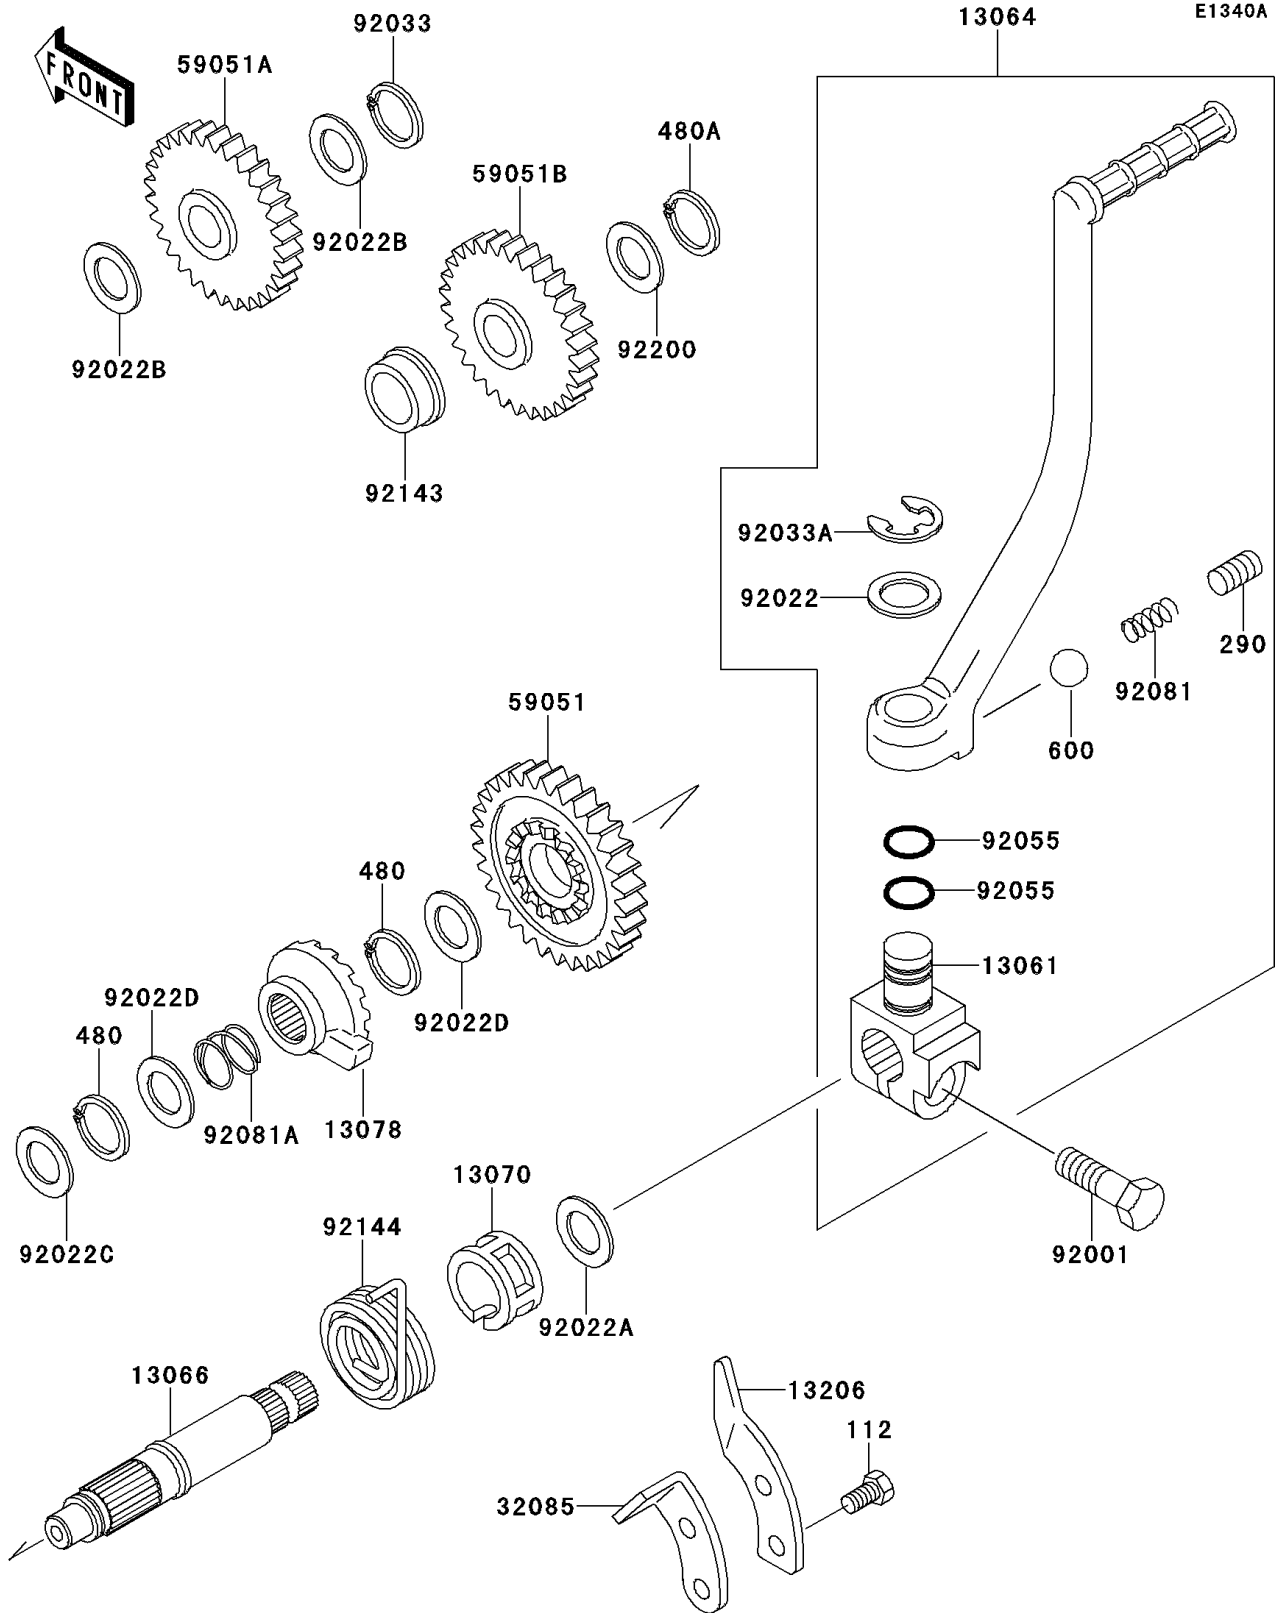

# 1998 Mojave 250 PARTS DIAGRAM

Kickstarter Mechanism(SF250A026492-)

# 1998 Mojave 250 PARTS LIST

Kickstarter Mechanism(SF250A026492-)

ITEM NAME	PART NUMBER	QUANTITY
BOLT-UPSET (Ref # 112)	112G0618	2
SCREW-SET-SOCKET,8X8 (Ref # 290)	290Q0808	1
CIRCLIP-TYPE-C,16MM (Ref # 480)	480J1600	2
CIRCLIP-TYPE-C,19MM (Ref # 480A)	480J1900	1
BALL-STEEL,1/4" (Ref # 600)	600A0800	1
BOSS,KICK PEDAL (Ref # 13061)	13061-1189	1
LEVER-ASSY-KICK (Ref # 13064)	13064-1127	1
SHAFT-KICK (Ref # 13066)	13066-1062	1
GUIDE,KICK SPRING (Ref # 13070)	13070-011	1
RATCHET (Ref # 13078)	13078-1053	1
GUIDE-KICK (Ref # 13206)	13206-1056	1
STOPPER (Ref # 32085)	32085-1237	1
GEAR-SPUR,KICKSTARTER,30T (Ref # 59051)	59051-1328	1
GEAR-SPUR,REVERSE SHAFT,21T (Ref # 59051A)	59051-1329	1
GEAR-SPUR,KICKSTARTER IDLE (Ref # 59051B)	59051-1349	1
BOLT,8X28 (Ref # 92001)	92001-1042	1
WASHER,15.2X20X1 (Ref # 92022)	92022-1019	1
WASHER,18.5X23X1.2 (Ref # 92022A)	92022-118	1
WASHER,17.3X22X0.5 (Ref # 92022B)	92022-1799	2
WASHER,12.3X20X0.5 (Ref # 92022C)	92022-269	1
WASHER,16.8X22X0.5 (Ref # 92022D)	92022-315	2
RING-SNAP (Ref # 92033)	92033-032	1
RING-SNAP,10MM (Ref # 92033A)	92033-1166	1
RING-O,10X1.5 (Ref # 92055)	92055-061	2
SPRING,KICK PEDAL (Ref # 92081)	92081-020	1
SPRING,RATCHET (Ref # 92081A)	92081-122	1
COLLAR (Ref # 92143)	92143-1957	1
SPRING,KICKSTARTER (Ref # 92144)	92144-1001	1
WASHER,19.3X27X0.5 (Ref # 92200)	92200-1367	1