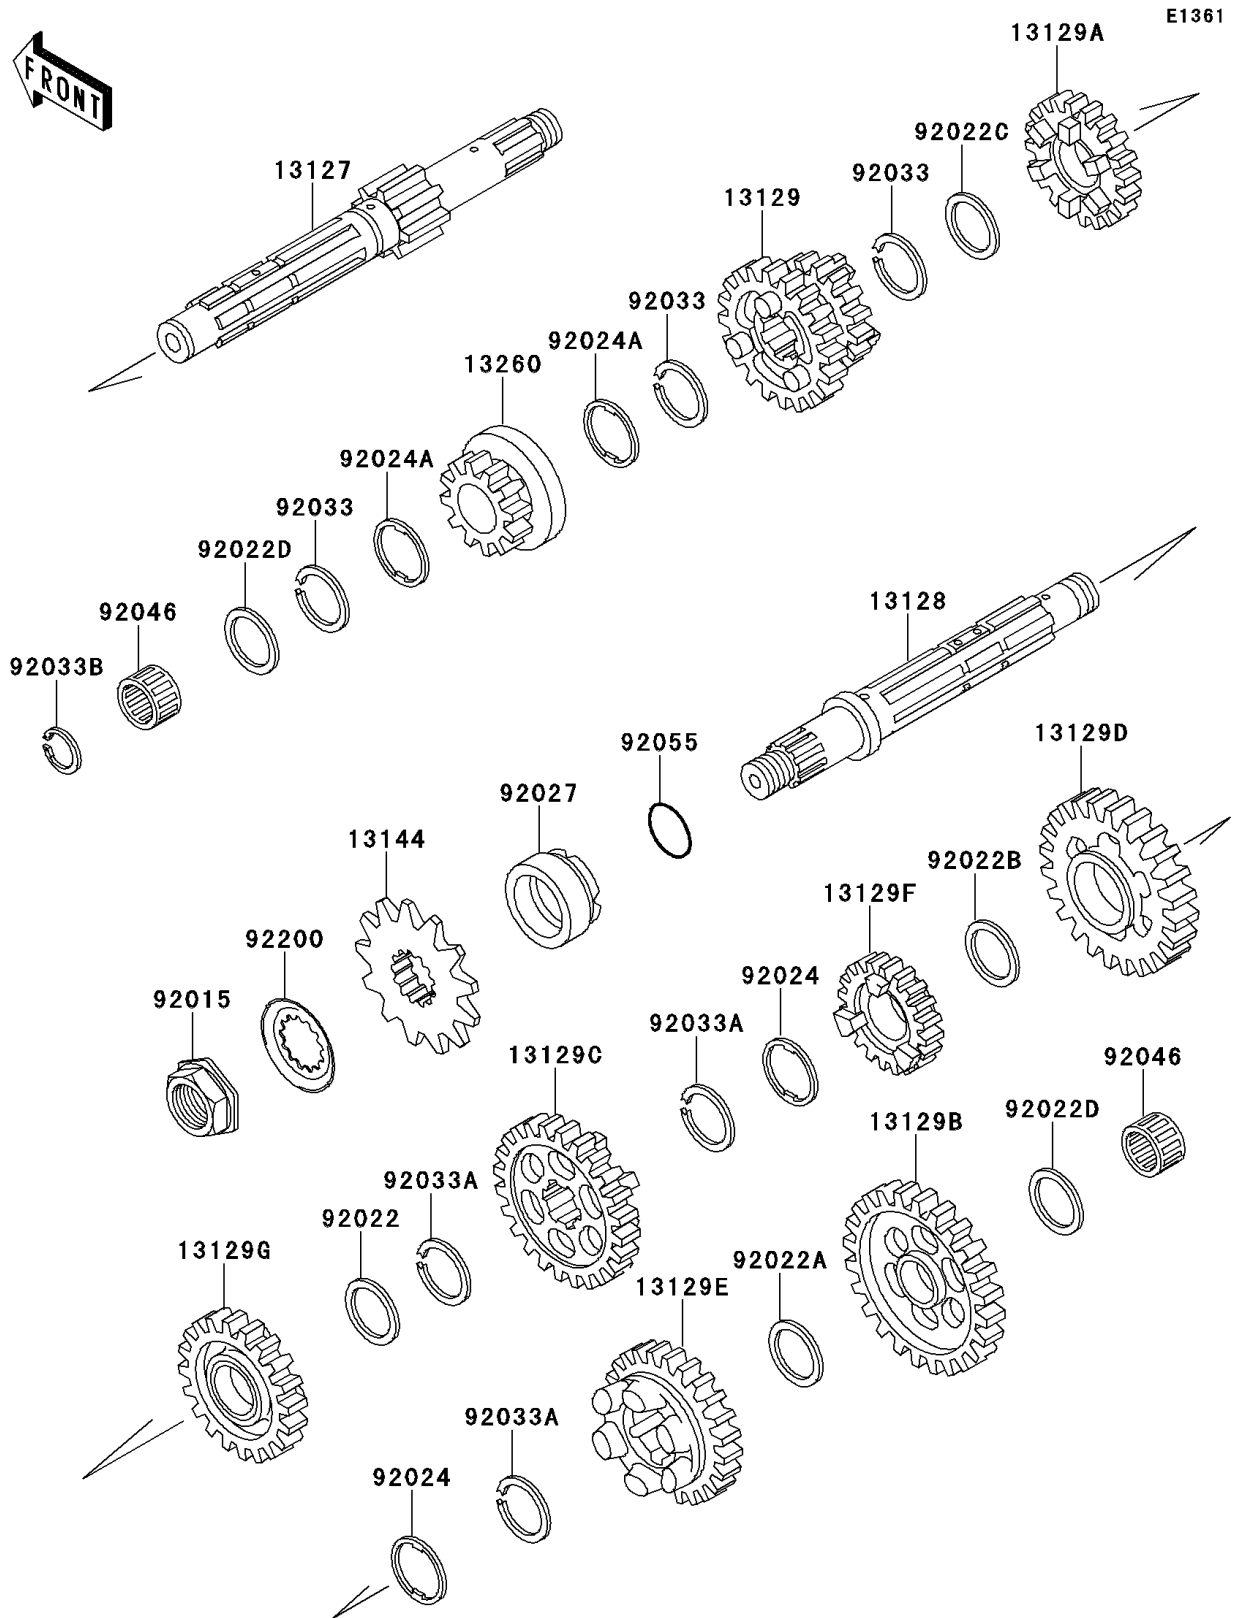

1998 Mojave 250 PARTS DIAGRAM

Transmission(-SF250A026491)

1998 Mojave 250 PARTS LIST

Transmission(-SF250A026491)

ITEM NAME	PART NUMBER	QUANTITY
SHAFT-TRANSMISSION INPUT (Ref # 13127)	13127-1139	1
SHAFT-TRANSMISSION OUTPUT (Ref # 13128)	13128-1171	1
GEAR,INPUT 3RD&5TH,16T&20T (Ref # 13129)	13129-1798	1
GEAR,INPUT 4TH,20T (Ref # 13129A)	13129-1799	1
GEAR,OUTPUT LOW,30T (Ref # 13129B)	13129-1800	1
GEAR,OUTPUT 2ND,30T (Ref # 13129C)	13129-1801	1
GEAR,OUTPUT 3RD,24T (Ref # 13129D)	13129-1802	1
GEAR,OUTPUT 4TH,25T (Ref # 13129E)	13129-1803	1
GEAR,OUTPUT 5TH,21T (Ref # 13129F)	13129-1804	1
GEAR,OUTPUT REVERSE,24T (Ref # 13129G)	13129-1805	1
SPROCKET-OUTPUT,12T (Ref # 13144)	13144-1255	1
GEAR,INPUT 2ND,15T (Ref # 13260)	13260-1077	1
NUT,20MM (Ref # 92015)	92015-1963	1
WASHER,25.3X30X0.5 (Ref # 92022)	92022-159	1
WASHER,17.3X25X0.5 (Ref # 92022A)	92022-1614	1
WASHER,25.3X32X1 (Ref # 92022B)	92022-1800	1
WASHER,22.3X27X0.5 (Ref # 92022C)	92022-198	1
WASHER,17.3X28X1 (Ref # 92022D)	92022-255	2
WASHER,TOOTHED,22.5X31X0.5 (Ref # 92024)	92024-038	2
WASHER,TOOTHED,22.5X27X0.5 (Ref # 92024A)	92024-039	2
COLLAR,25X32X15.3 (Ref # 92027)	92027-1800	1
RING-SNAP,20X25.5X1.2 (Ref # 92033)	92033-025	3
RING-SNAP,24MM (Ref # 92033A)	92033-026	3
RING-SNAP (Ref # 92033B)	92033-032	1
BEARING-NEEDLE,K17X25X13.8X1 (Ref # 92046)	92046-1156	2
RING-O,21.5MM (Ref # 92055)	92055-1293	1
WASHER (Ref # 92200)	92200-1065	1