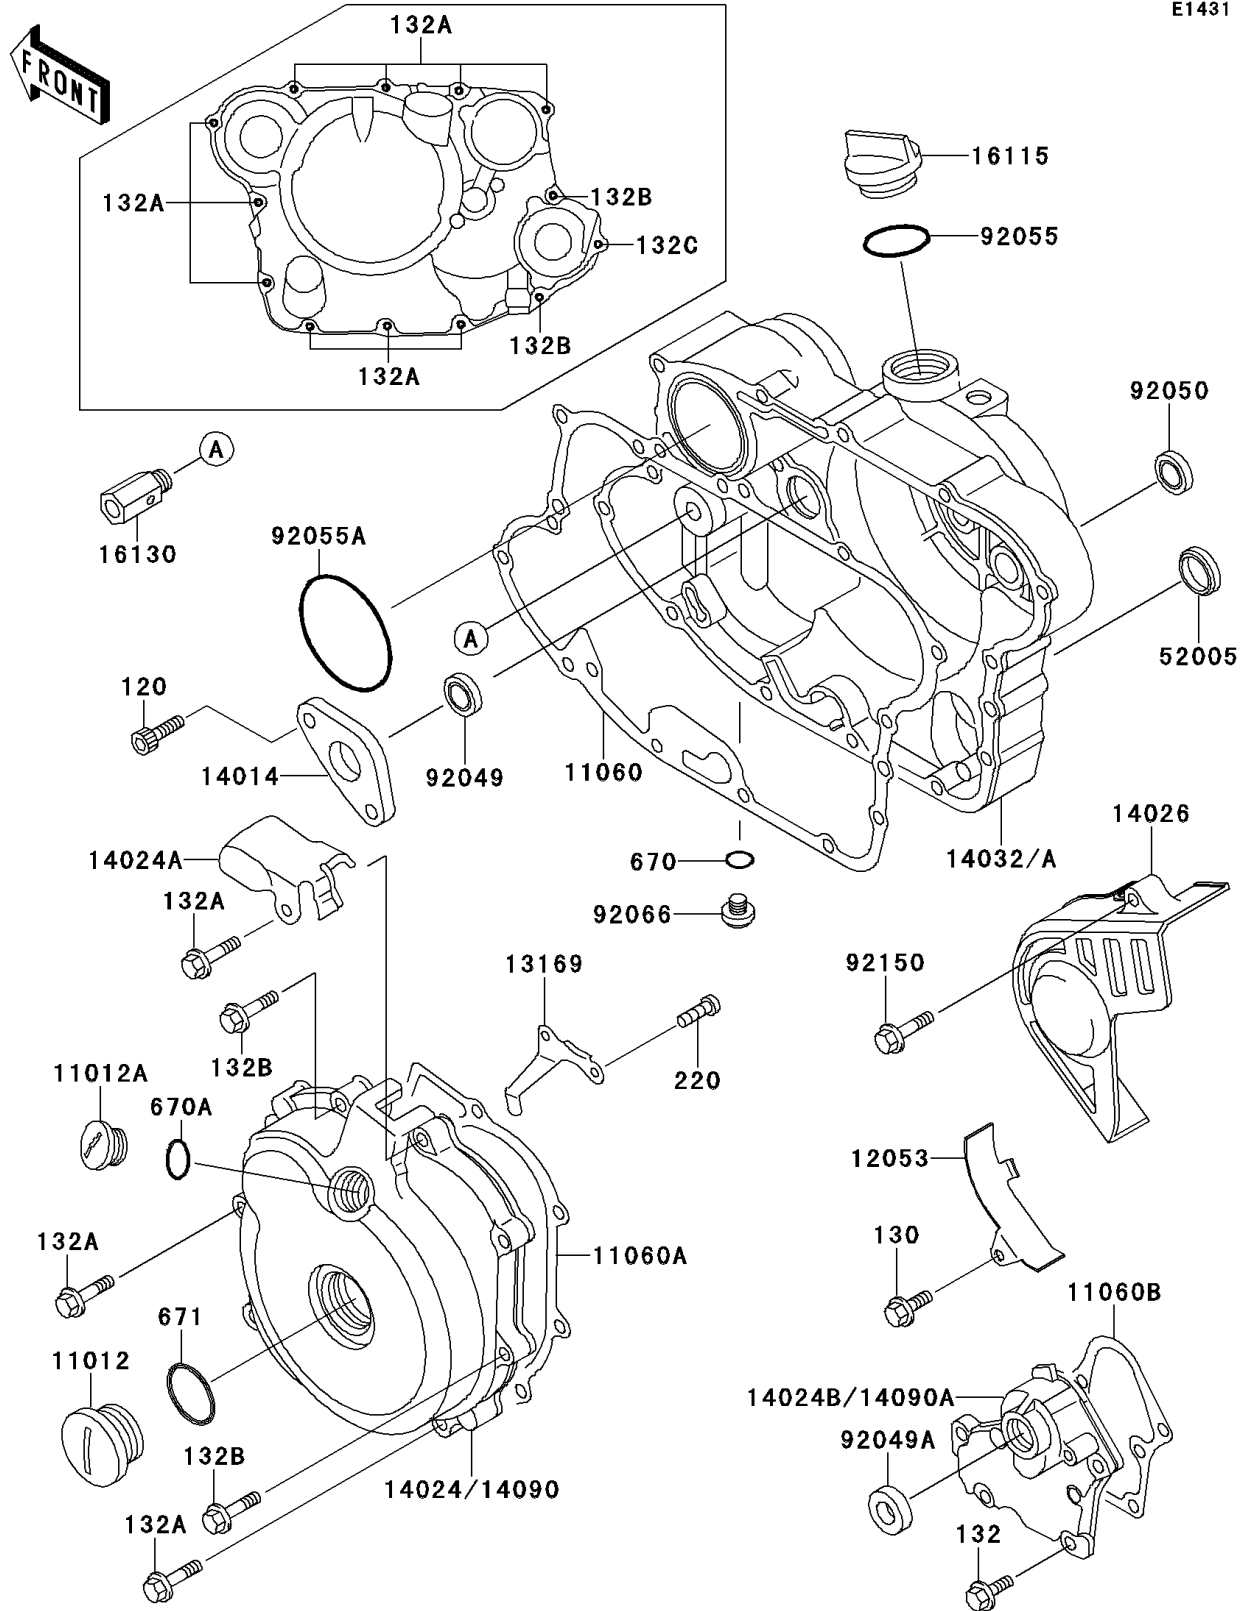

1997 Mojave 250 PARTS DIAGRAM

Engine Cover(s)

E1431

1997 Mojave 250 PARTS LIST

Engine Cover(s)

ITEM NAME	PART NUMBER	QUANTITY
-----------	-------------	----------