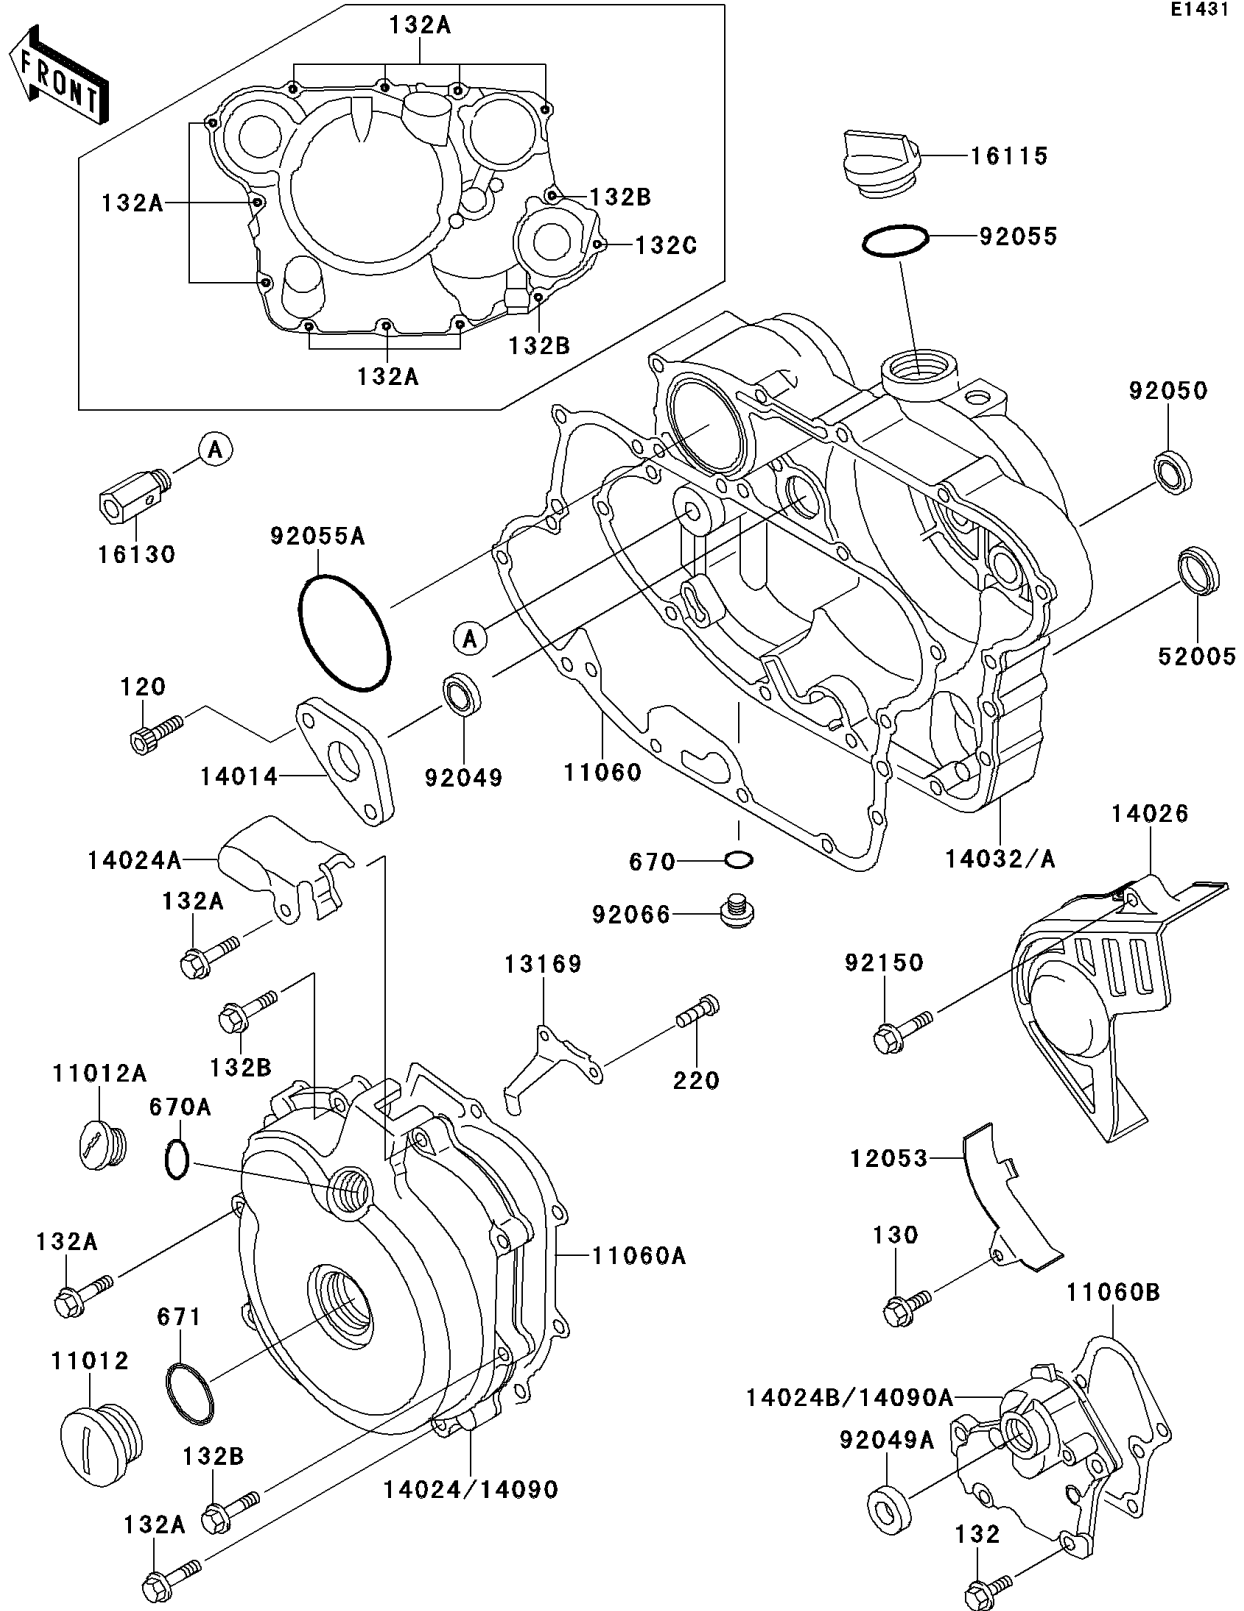

2000 Mojave 250 PARTS DIAGRAM

Engine Cover(s)

E1431

2000 Mojave 250 PARTS LIST

Engine Cover(s)

ITEM NAME	PART NUMBER	QUANTITY
-----------	-------------	----------