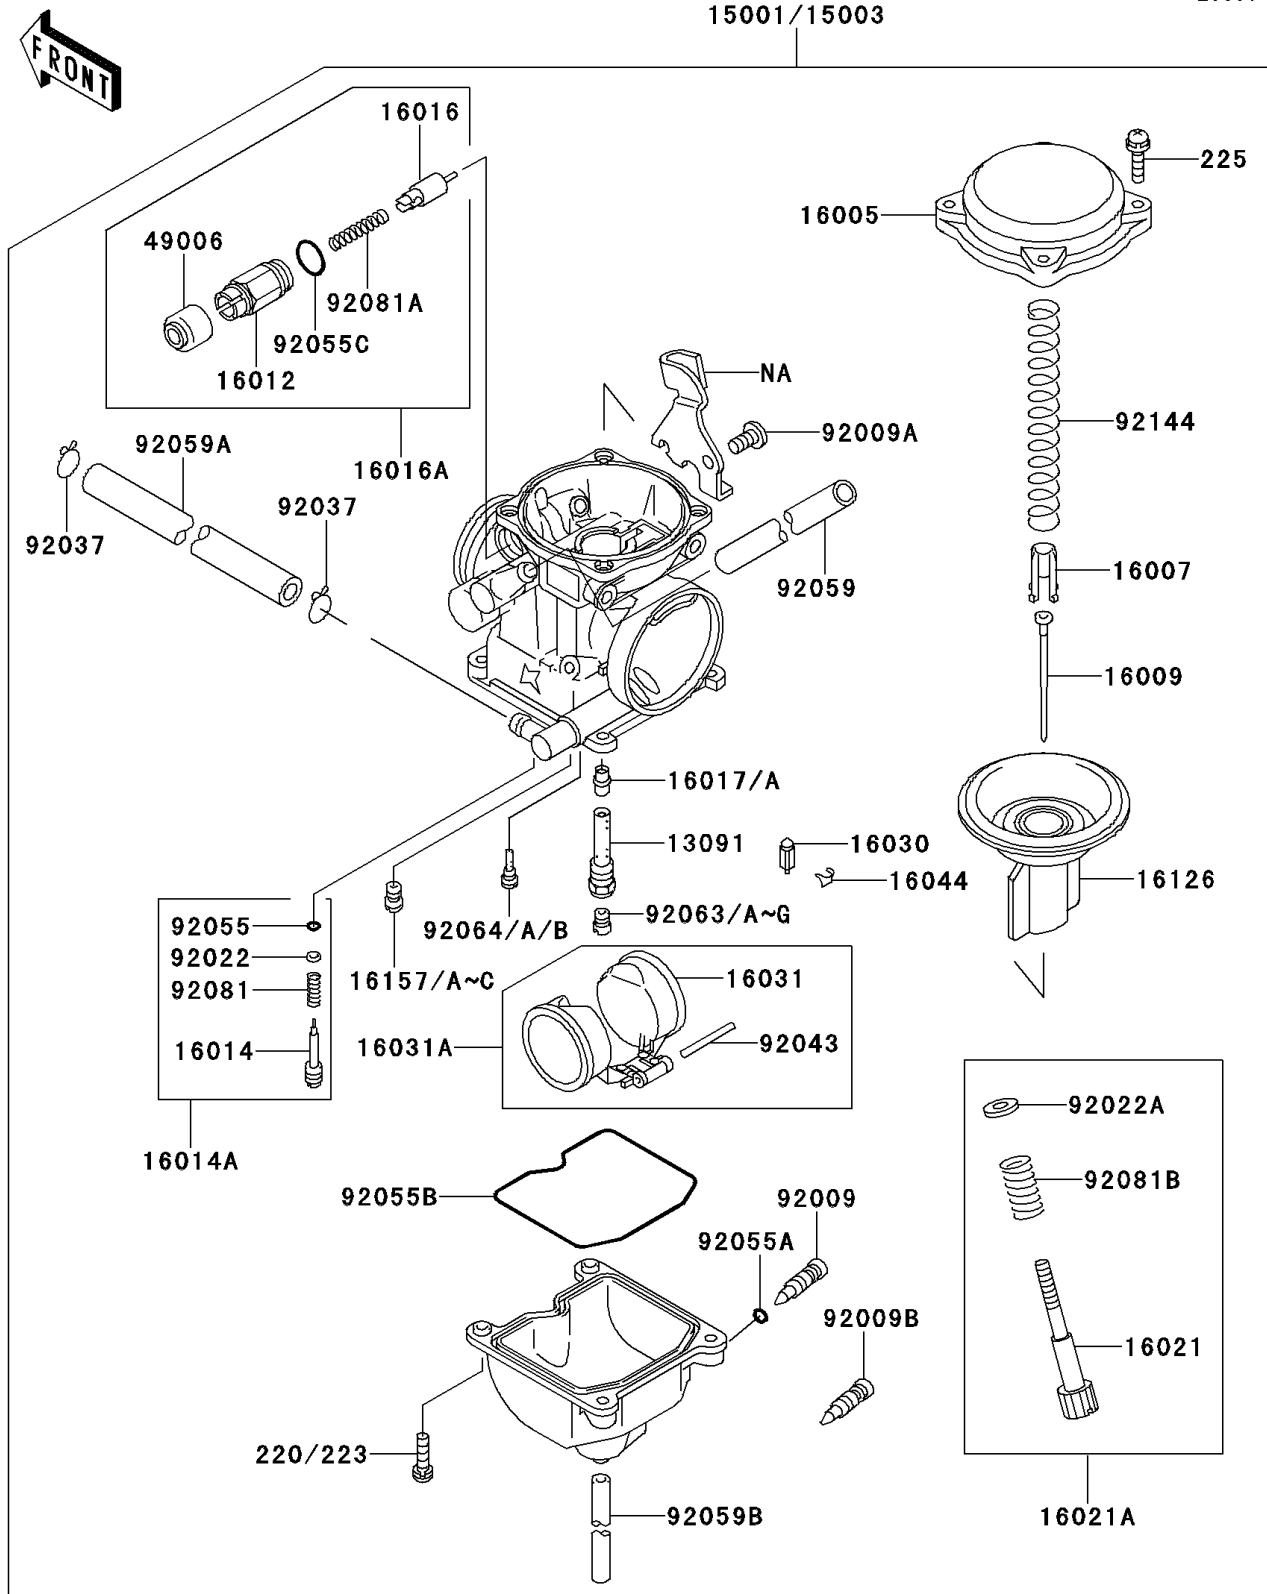

1996 Mojave 250 PARTS DIAGRAM

Carburetor

E1611