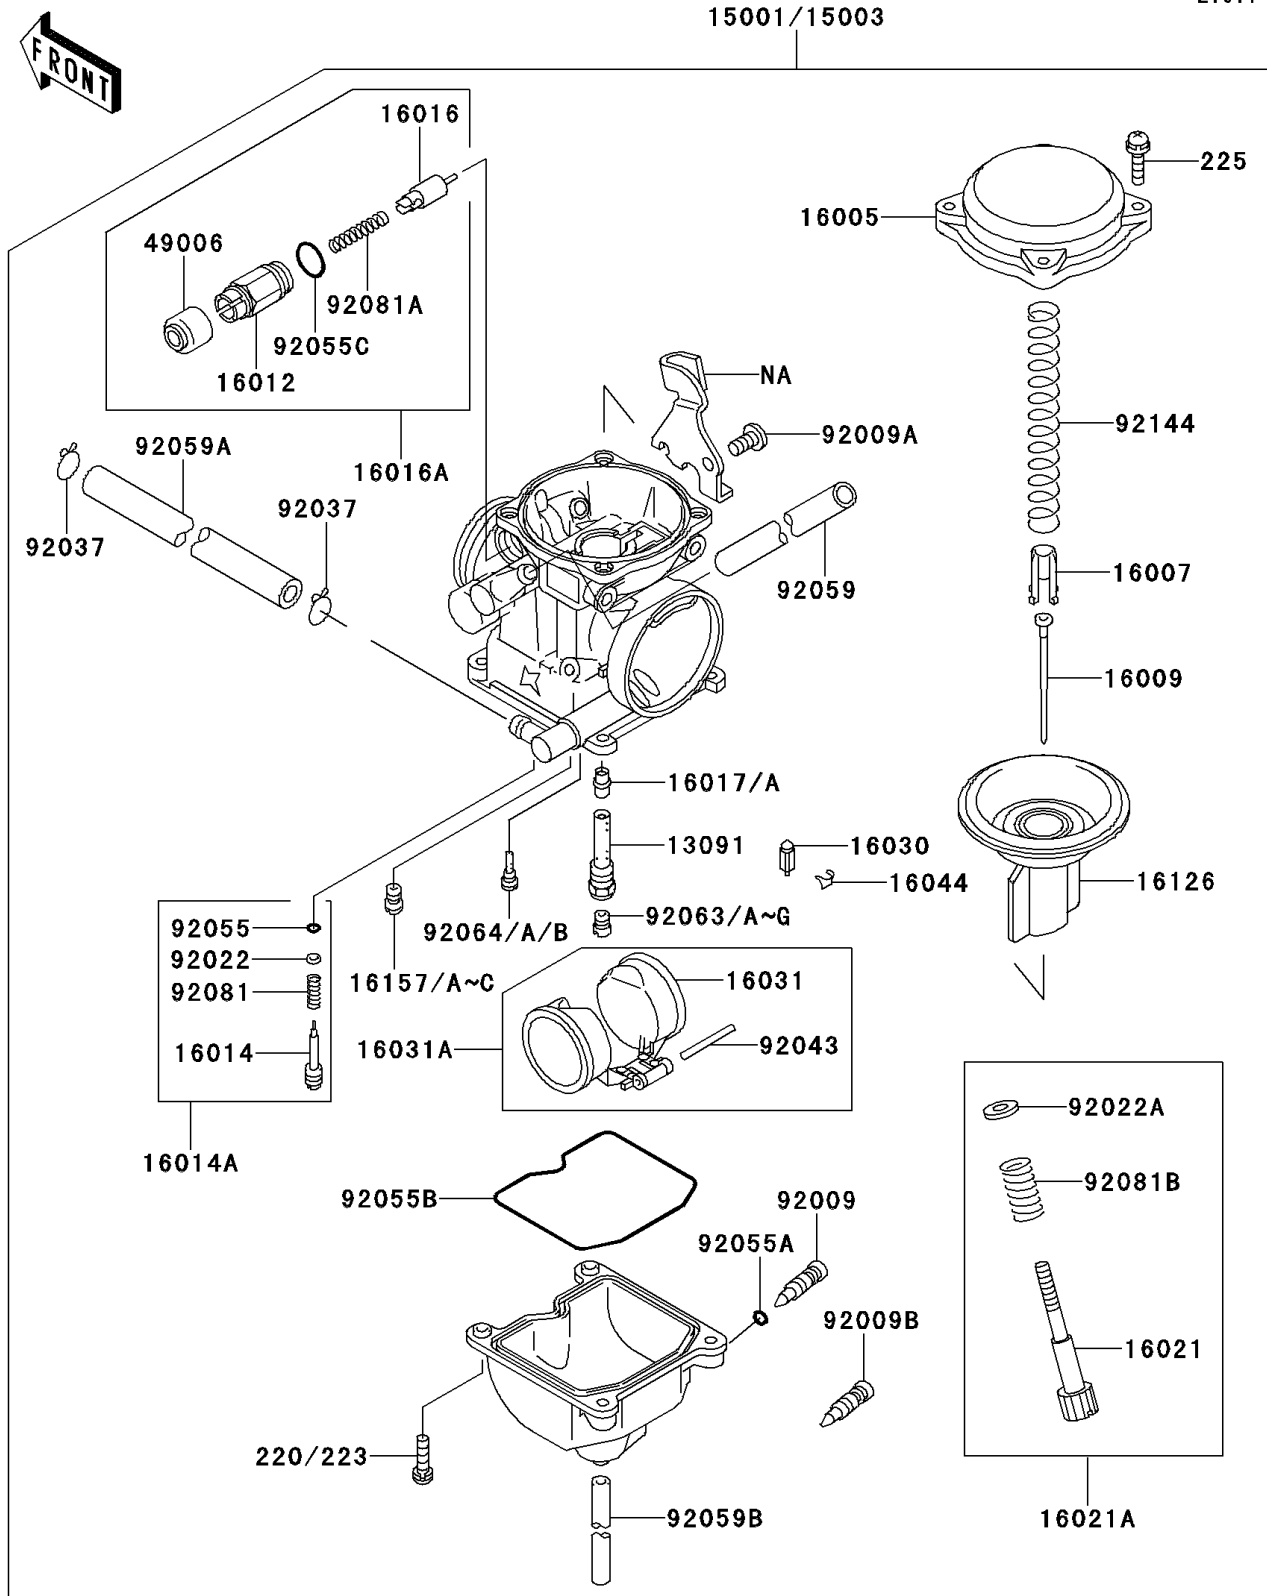

1997 Mojave 250 PARTS DIAGRAM

Carburetor

E1611