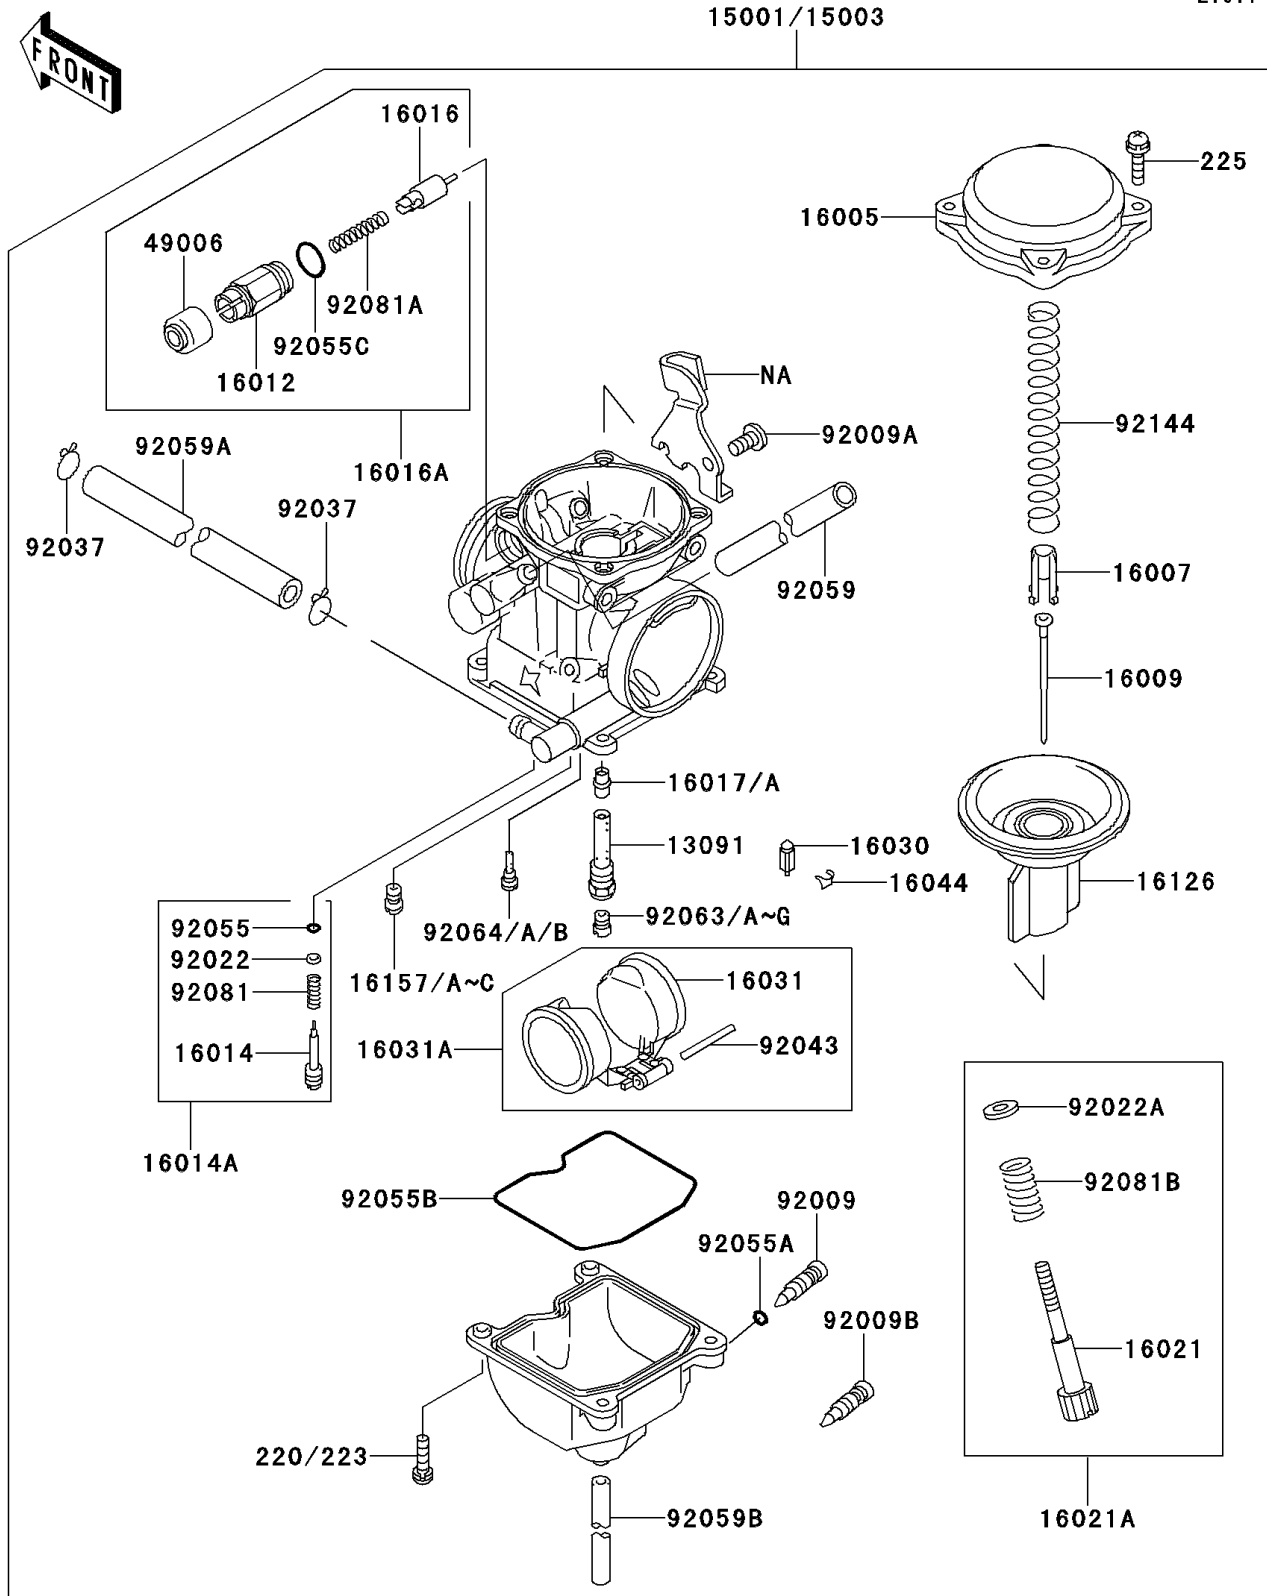

1998 Mojave 250 PARTS DIAGRAM

Carburetor

E1611