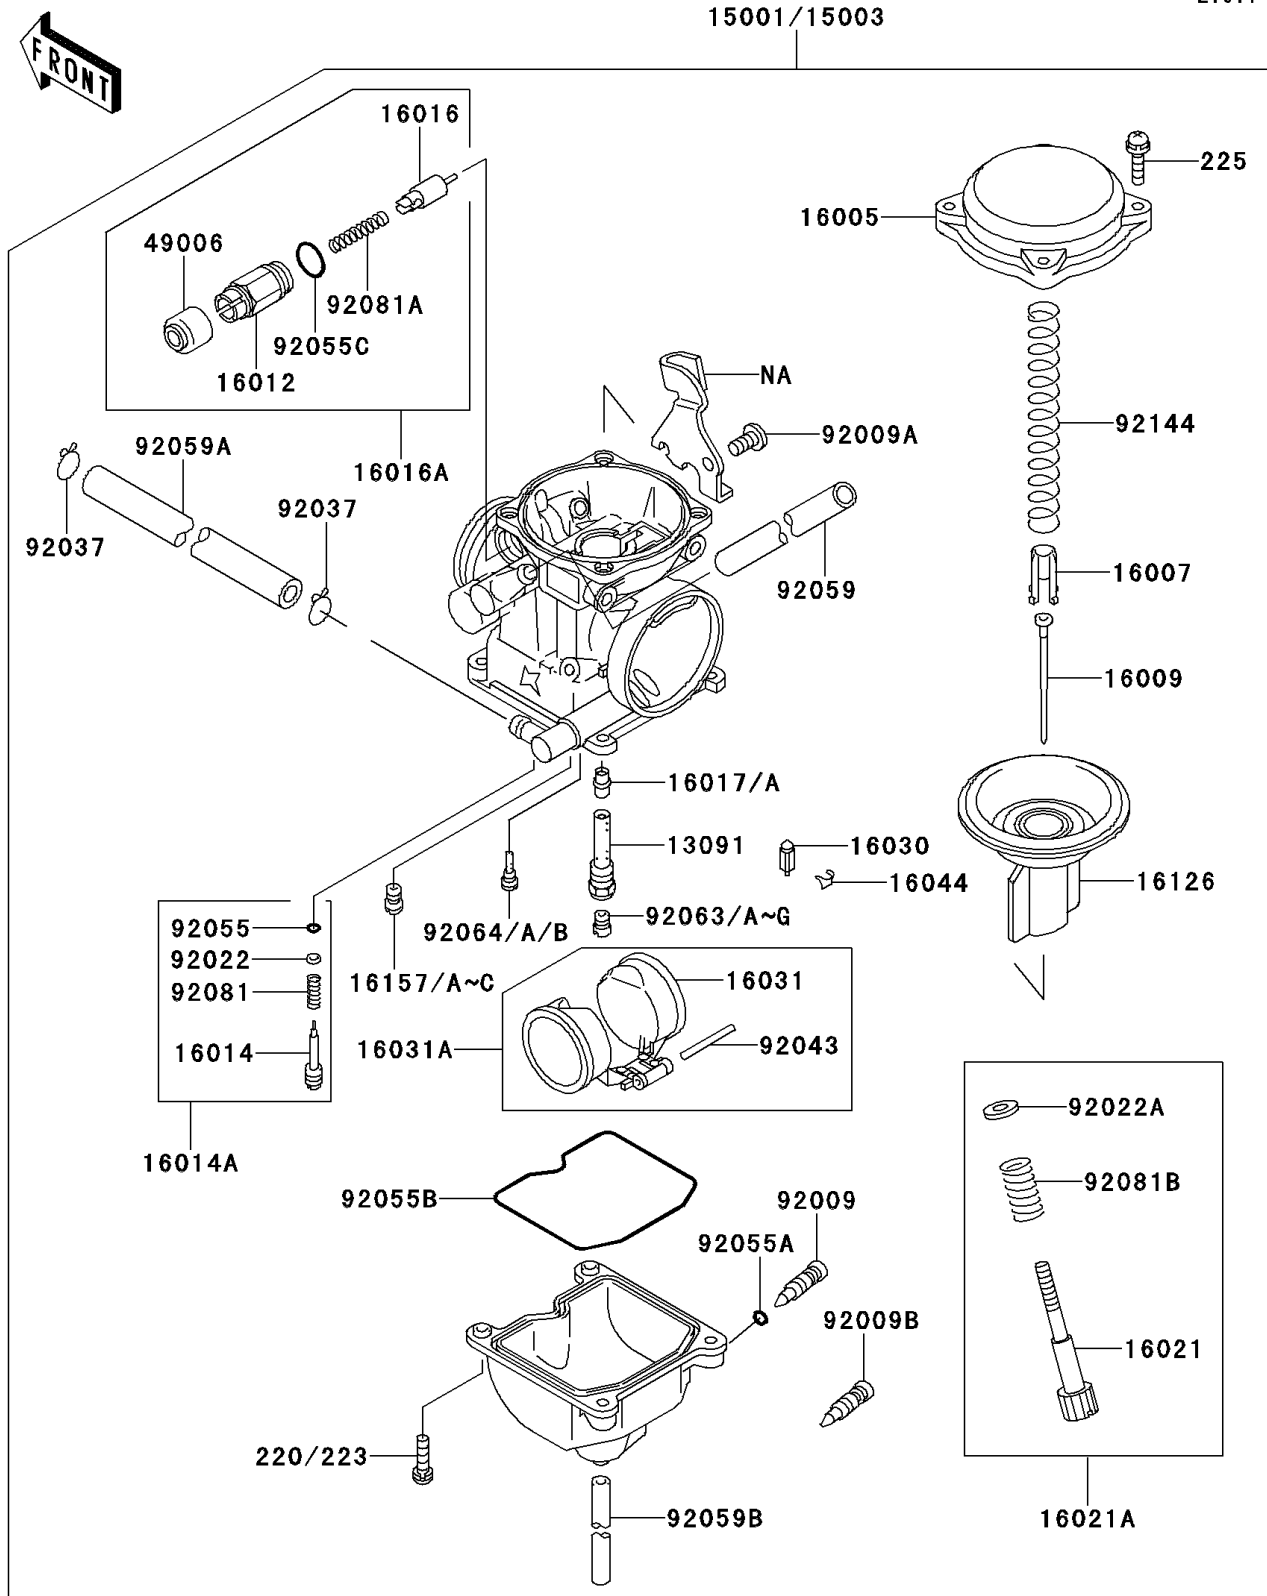

# 2000 Mojave 250 PARTS DIAGRAM

Carburetor

E1611

### Carburetor

ITEM NAME	PART NUMBER	QUANTITY
HOLDER,NEEDLE JET (Ref # 13091)	13091-1259	1
TOP-CHAMBER,MIXING,27/60 (Ref # 16005)	16005-1057	1
SEAT-SPRING,VALVE (Ref # 16007)	16007-1134	1
NEEDLE-JET,N54C (Ref # 16009)	16009-1333	1
VALVE-FLOAT (Ref # 16030)	16030-1007	1
CLAMP,FLOAT VALVE (Ref # 16044)	16044-007	1
VALVE,VACUUM (Ref # 16126)	16126-1180	1
JET-STARTER,#55 (Ref # 16157)	16157-1056	1
JET-STARTER,#58 (Ref # 16157A)	16157-1057	1
JET-STARTER,#60 (Ref # 16157C)	16157-1058	1
SCREW,5X10 (Ref # 92009A)	92009-1365	1
SCREW,DRAIN,M6X0.75 (Ref # 92009B)	92009-1551	1
CLAMP,TUBE (Ref # 92037)	92037-1531	2
RING-O,FLOAT CHAMBER (Ref # 92055B)	92055-1222	1
TUBE,6.5X9.5X500 (Ref # 92059)	92059-1465	1
TUBE,6.5X11.5X360 (Ref # 92059A)	92059-1751	1
TUBE,3.5X6.5X300 (Ref # 92059B)	92059-1752	1
JET-MAIN,#135 (Ref # 92063A)	92063-1014	1
JET-MAIN,#138 (Ref # 92063B)	92063-1015	1
JET-PILOT,#38 (Ref # 92064)	92064-1050	1
SCREW-PAN-WSP-CROS (Ref # 225)	225C0418	4
JET-PILOT,#35 (Ref # 92064A)	92064-1101	1
JET-PILOT,#32 (Ref # 92064B)	92064-1117	1
SPRING,VACUUM VALVE (Ref # 92144)	92144-1066	1
CARBURETOR-ASSY (Ref # 15001)	15001-1413	1
CARBURETOR-ASSY (Ref # 15003)	15003-1372	1
CAP-STARTER PLUNGER (Ref # 16012)	16012-1055	1
SCREW-PILOT AIR (Ref # 16014)	16014-1029	1
SCREW-PILOT AIR (Ref # 16014A)	16014-1080	1