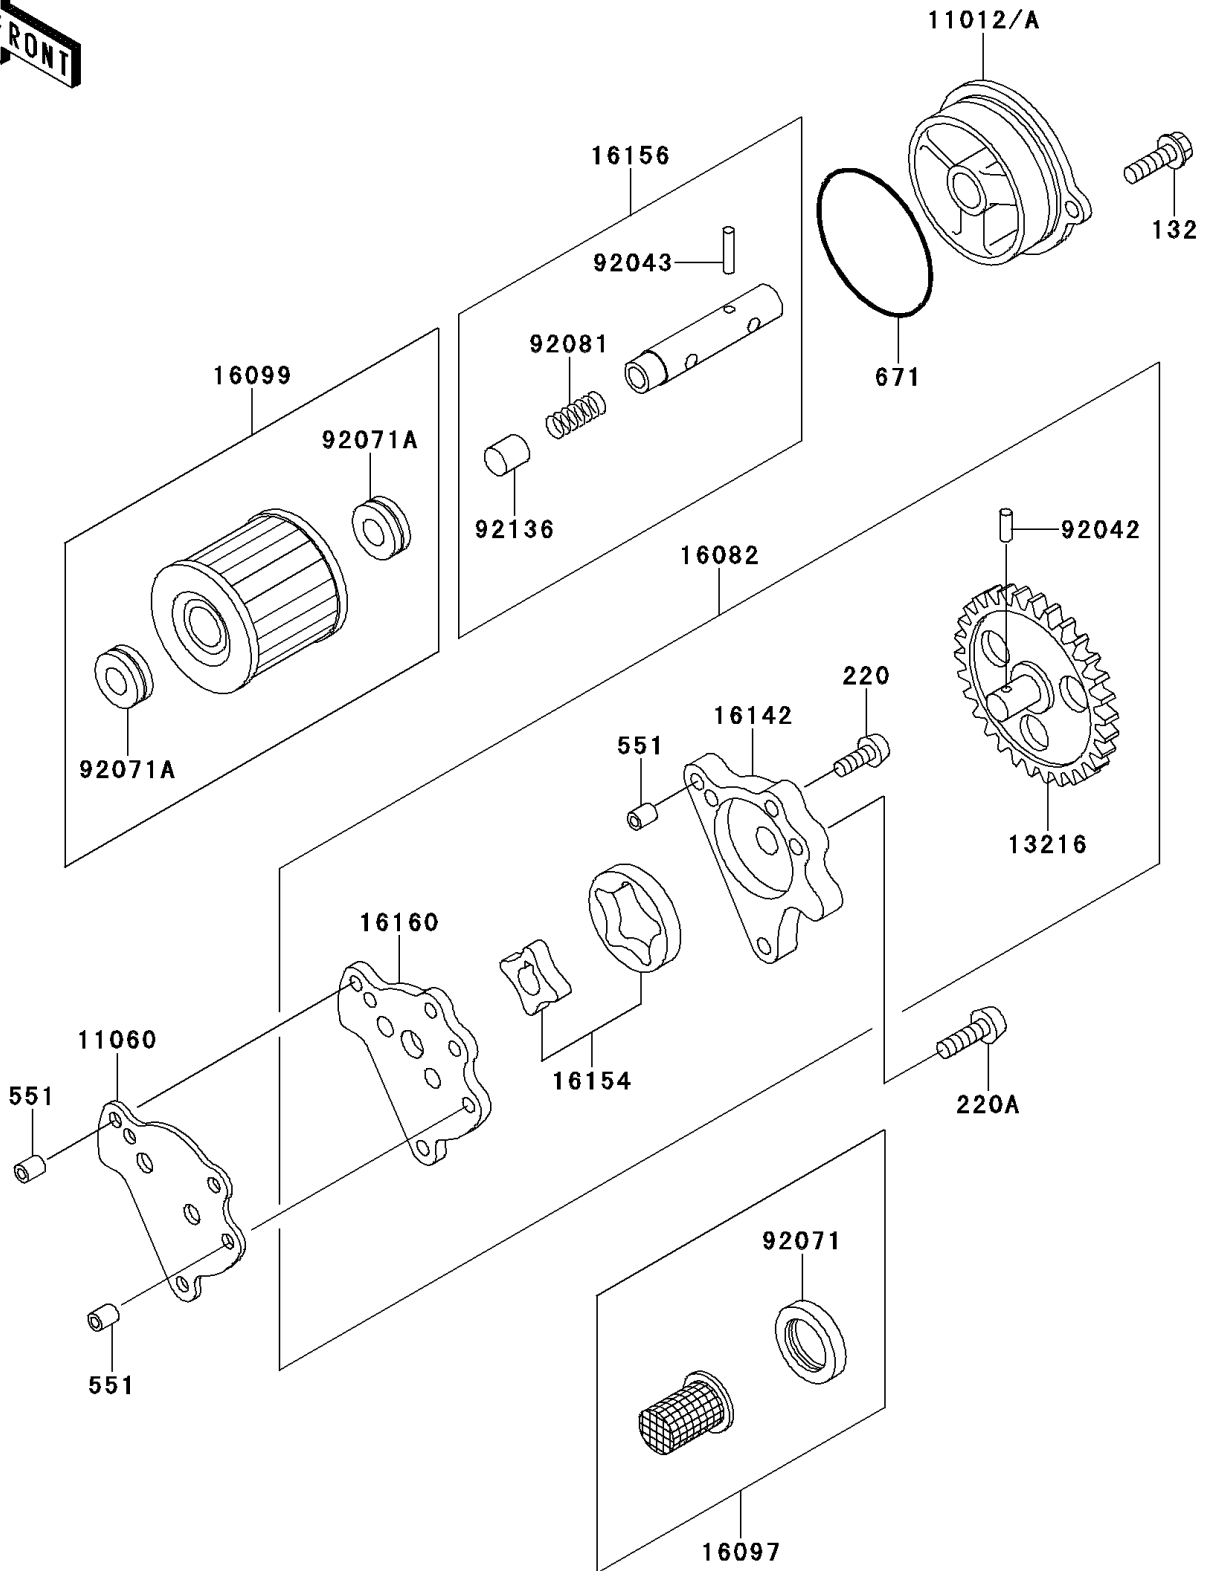

1997 Mojave 250 PARTS DIAGRAM

Oil Pump/Oil Filter

E1710

1997 Mojave 250 PARTS LIST

Oil Pump/Oil Filter

ITEM NAME	PART NUMBER	QUANTITY
-----------	-------------	----------