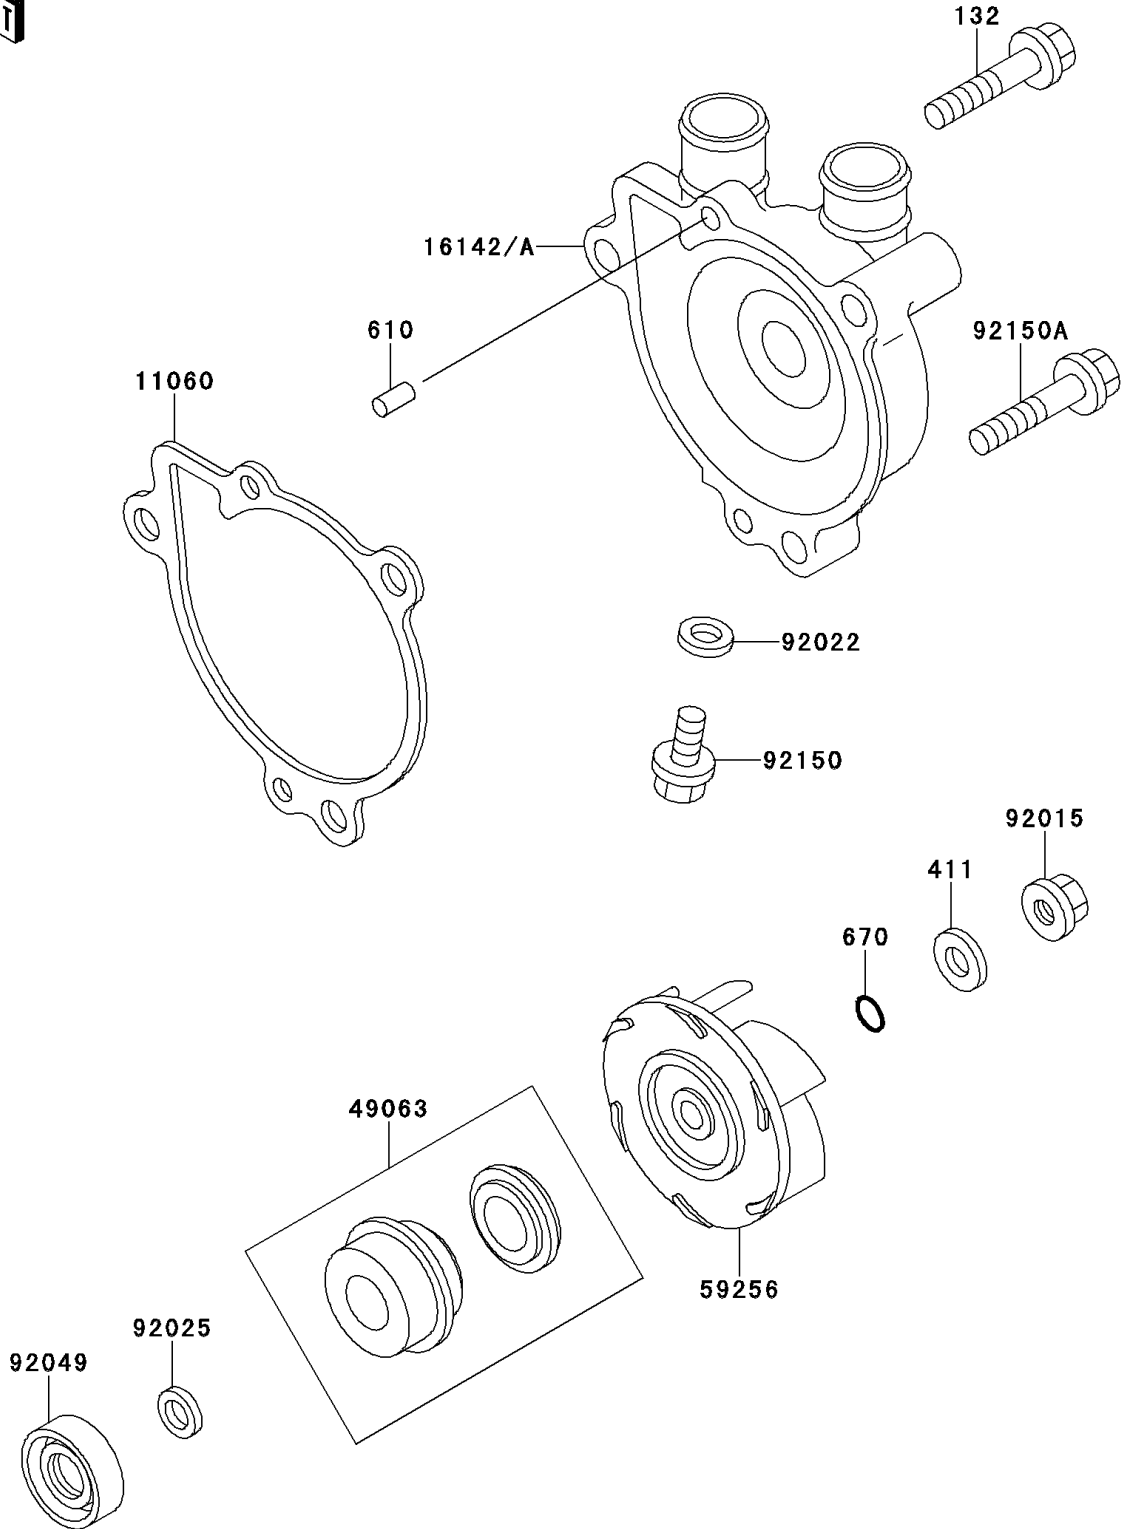

1997 Mojave 250 PARTS DIAGRAM

Water Pump

E3031

1997 Mojave 250 PARTS LIST

Water Pump

ITEM NAME	PART NUMBER	QUANTITY
-----------	-------------	----------