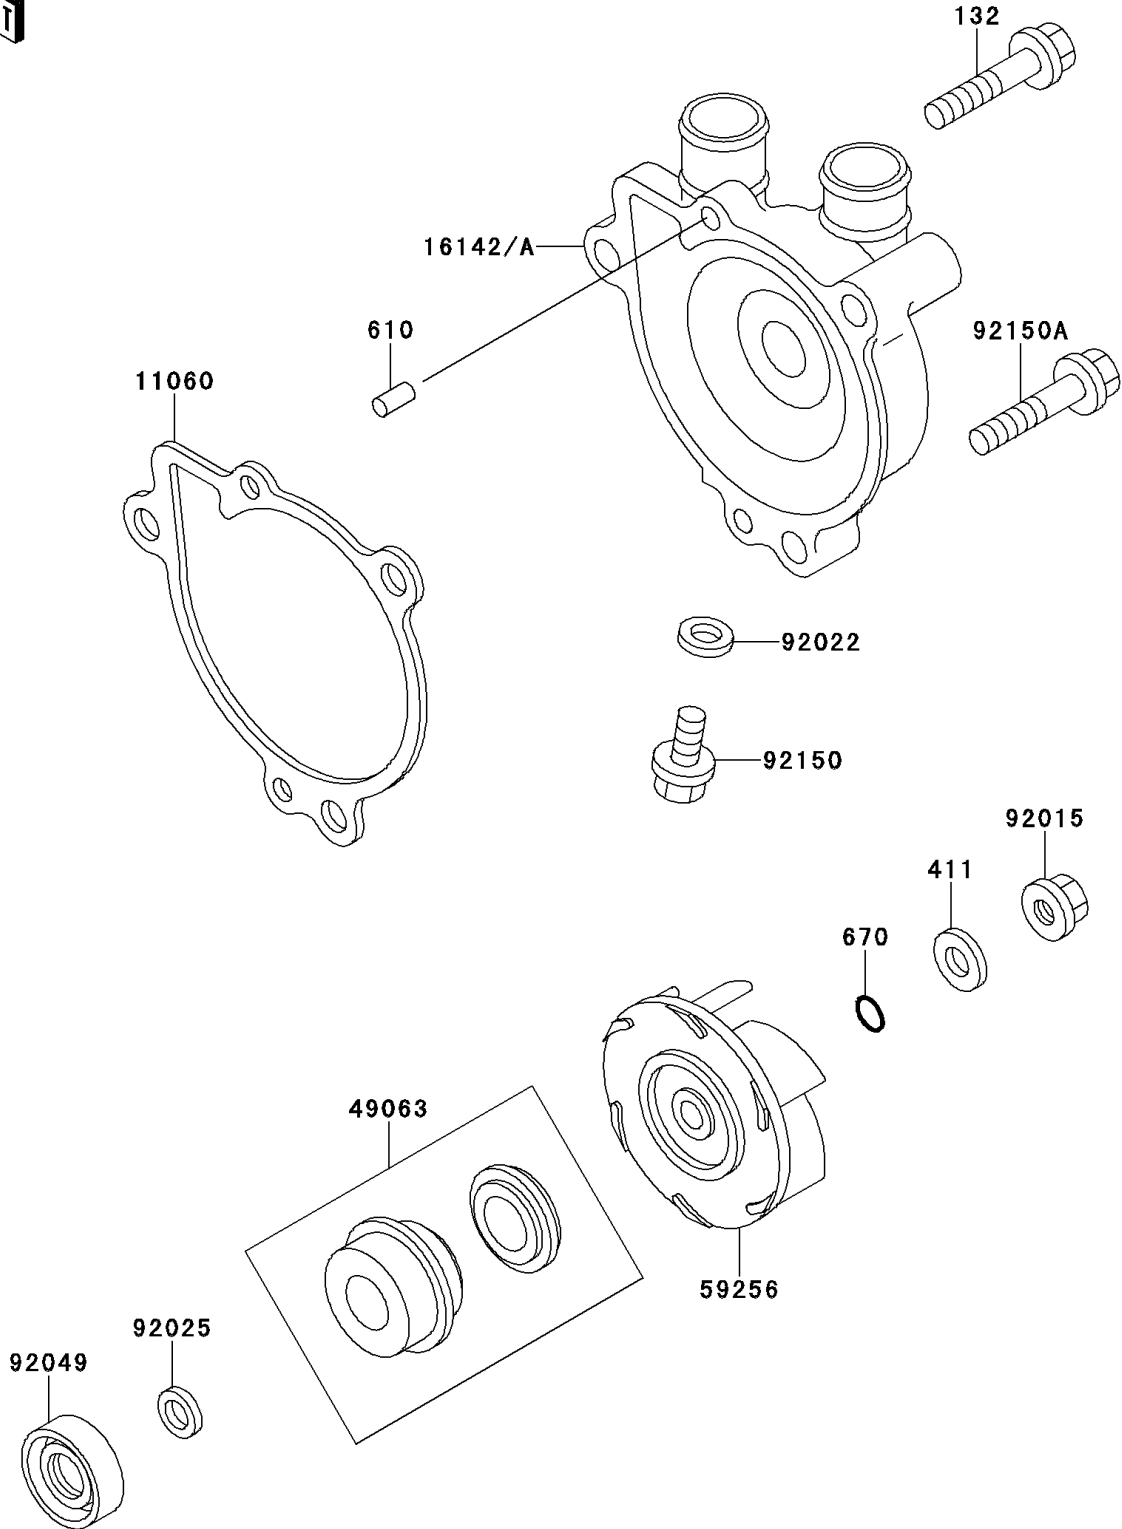

2000 Mojave 250 PARTS DIAGRAM

Water Pump

E3031

2000 Mojave 250 PARTS LIST

Water Pump

ITEM NAME	PART NUMBER	QUANTITY
-----------	-------------	----------