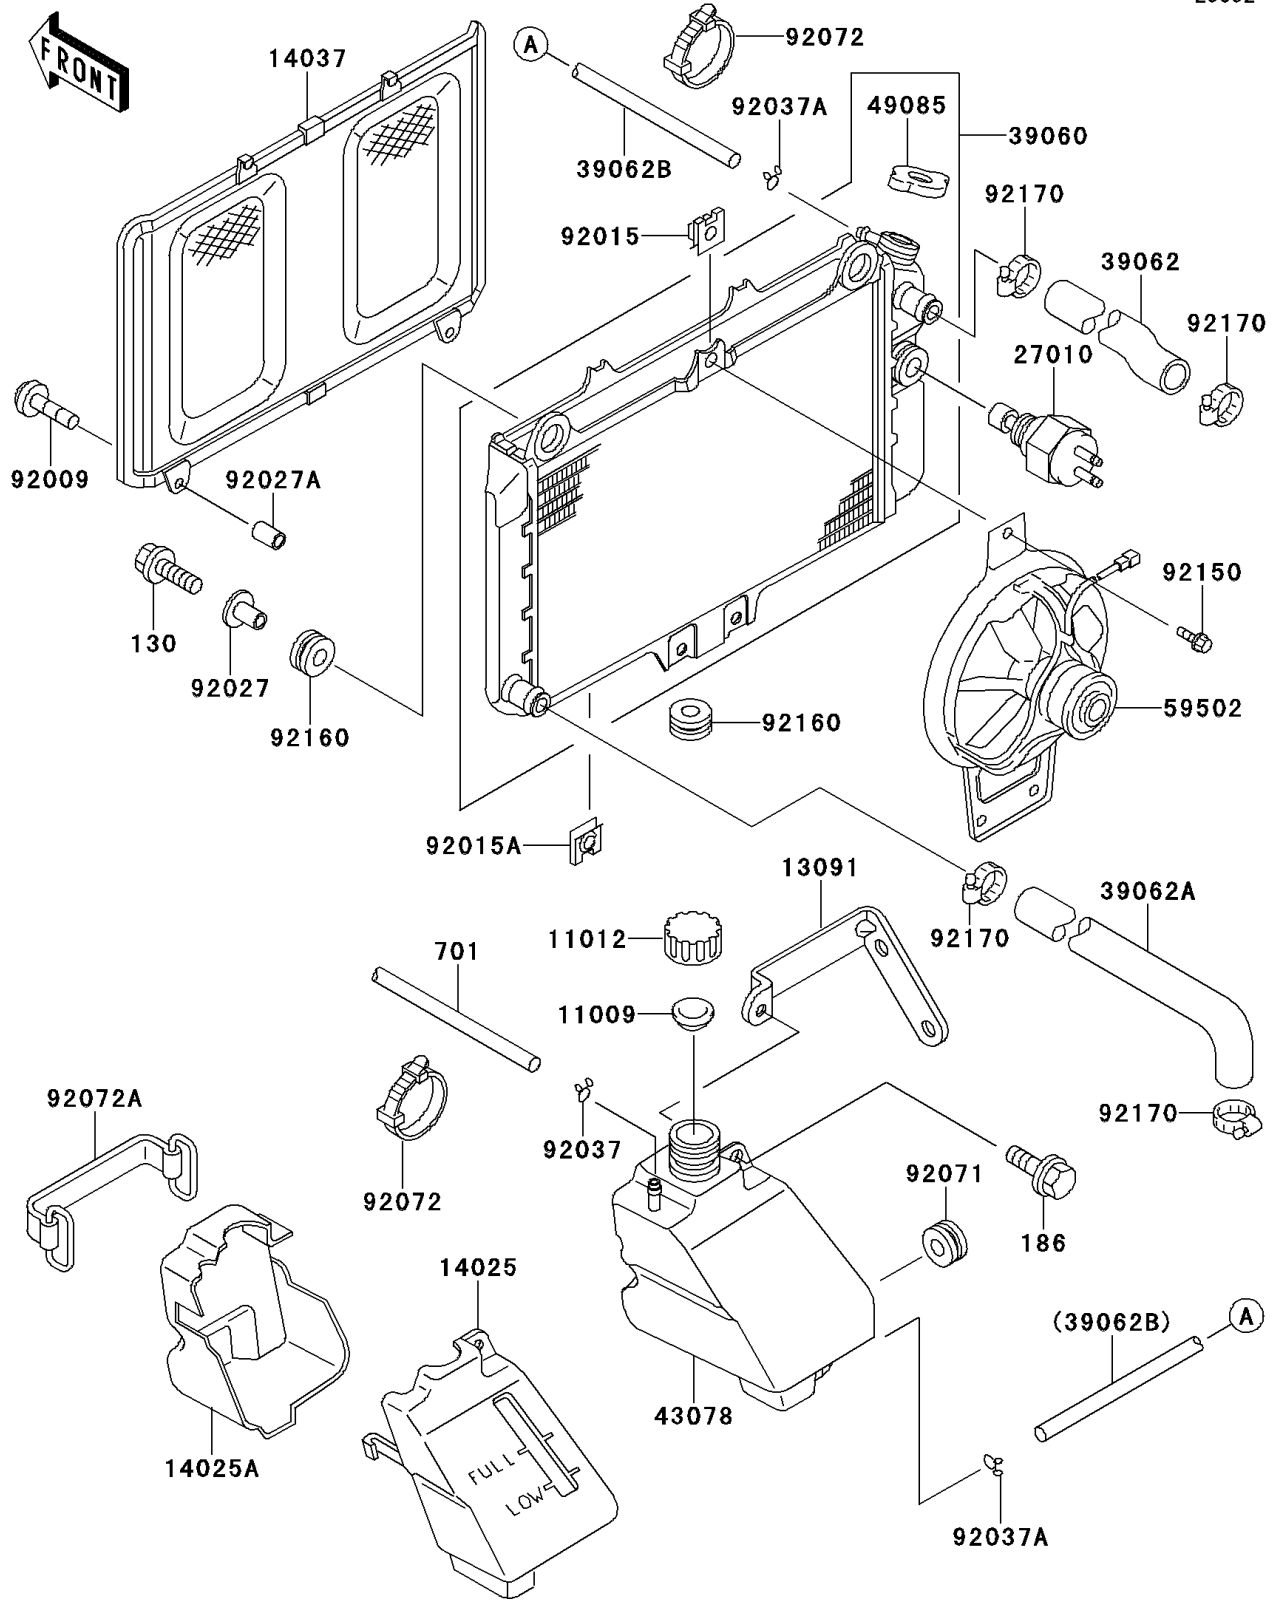

1996 Mojave 250 PARTS DIAGRAM

Radiator

E3032

1996 Mojave 250 PARTS LIST

Radiator

ITEM NAME	PART NUMBER	QUANTITY
BOLT-FLANGED,8X25,BLACK (Ref # 130)	130J0825	2
BOLT-UPSET-WP (Ref # 186)	186J0618	1
TUBE-PVC (Ref # 701)	701Q05750	1
GASKET,RESERVOIR TANK CAP (Ref # 11009)	11009-1145	1
CAP (Ref # 11012)	11012-1084	1
HOLDER,RESERVOIR (Ref # 13091)	13091-1435	1
COVER,RESERVOIR (Ref # 14025)	14025-1991	1
COVER,RESERVOIR (Ref # 14025A)	14025-1992	1
SCREEN (Ref # 14037)	14037-1083	1
SWITCH,FAN (Ref # 27010)	27010-1317	1
RADIATOR (Ref # 39060)	39060-1071	1
HOSE-COOLING,HEAD-RADIATOR (Ref # 39062)	39062-1191	1
HOSE-COOLING,RADIATOR-PUMP (Ref # 39062A)	39062-1192	1
HOSE-COOLING (Ref # 39062B)	39062-1208	1
RESERVOIR,TANK (Ref # 43078)	43078-1061	1
CAP-ASSY-PRESSURE (Ref # 49085)	49085-1005	1
FAN-ASSY (Ref # 59502)	59502-1065	1
SCREW,TAPPING,6X20 (Ref # 92009)	92009-1422	2
NUT (Ref # 92015)	92015-1487	3
NUT,6MM (Ref # 92015A)	92015-1758	2
COLLAR,L=14 (Ref # 92027)	92027-1134	2
COLLAR,6.8X10X10.5 (Ref # 92027A)	92027-120	2
CLAMP,TUBE (Ref # 92037)	92037-010	1
CLAMP,TUBE (Ref # 92037A)	92037-147	2
GROMMET (Ref # 92071)	92071-1115	1
BAND,L=149 (Ref # 92072)	92072-031	3
BAND,L=82 (Ref # 92072A)	92072-053	1
BOLT,6X12 (Ref # 92150)	92150-1186	3
DAMPER (Ref # 92160)	92160-1007	3

1996 Mojave 250 PARTS LIST

Radiator

ITEM NAME	PART NUMBER	QUANTITY
CLAMP,COOLING HOSE (Ref # 92170)	92170-1033	4