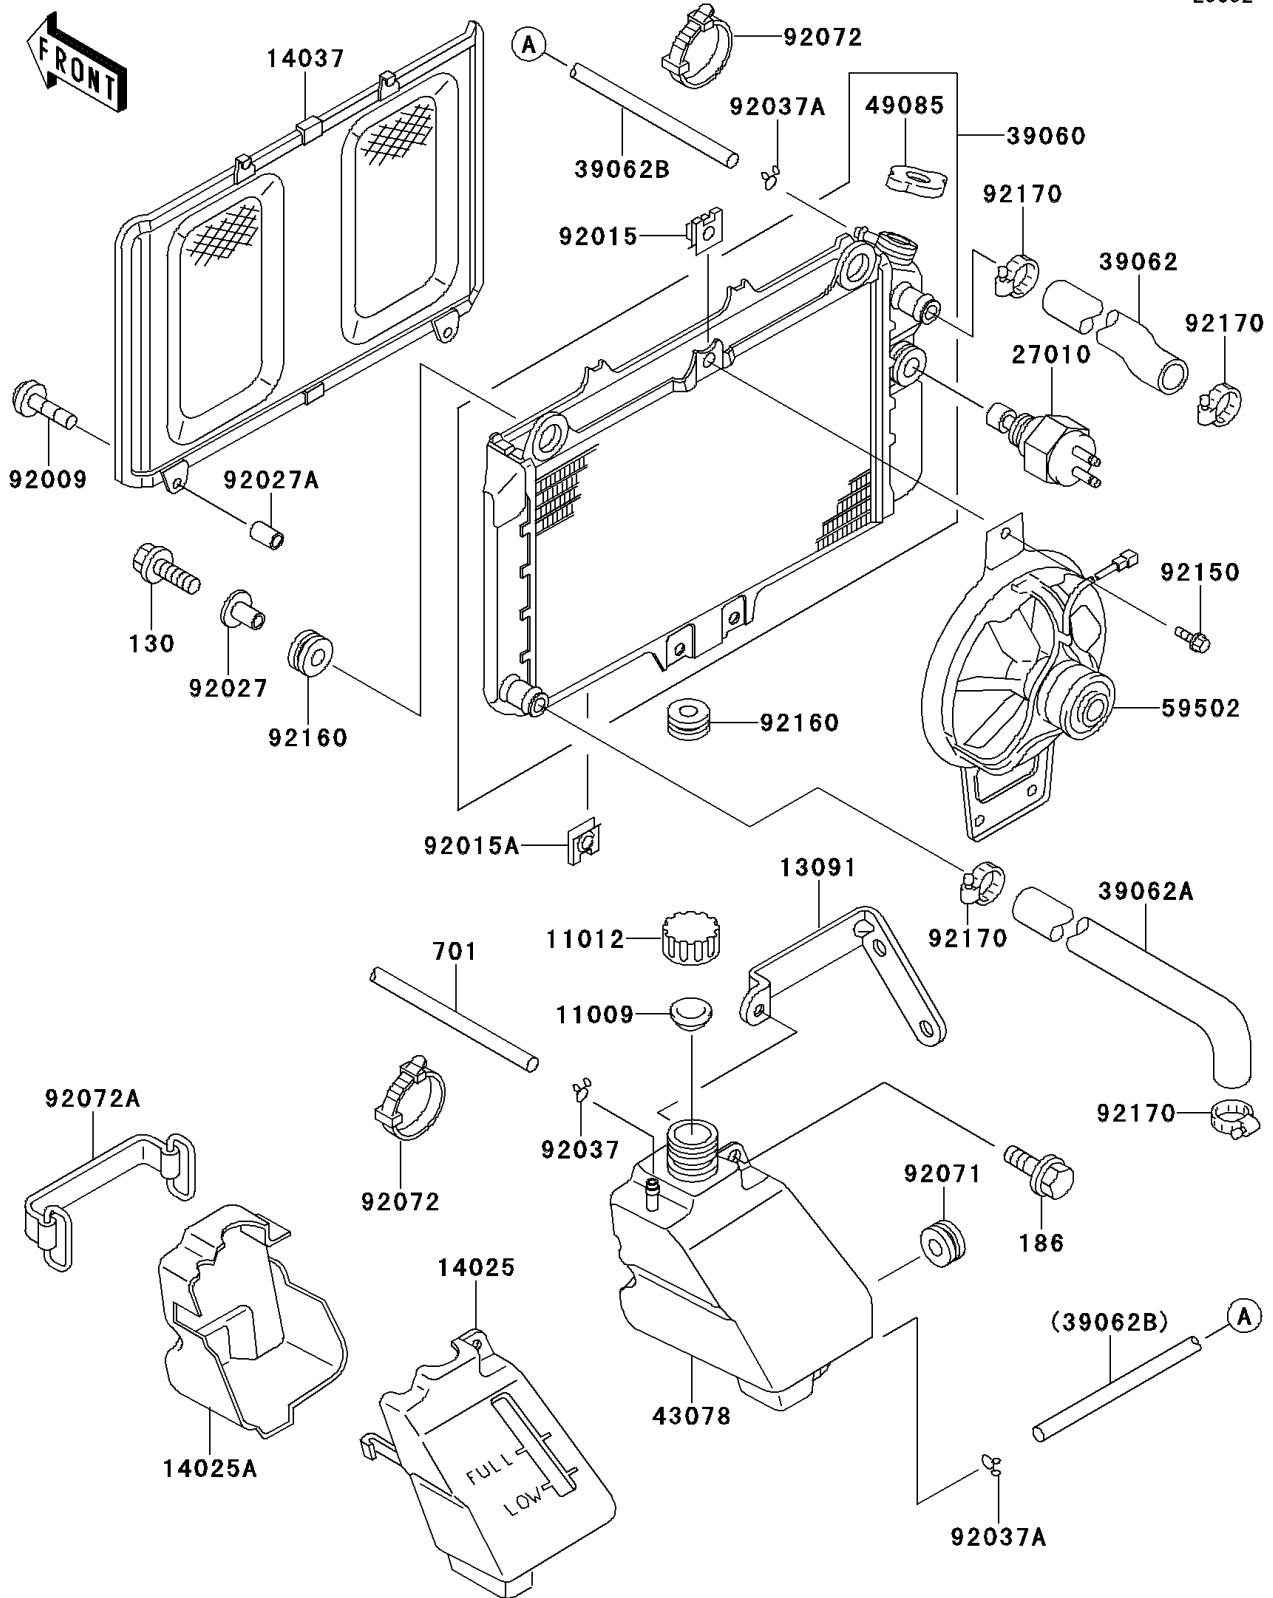

1997 Mojave 250 PARTS DIAGRAM

Radiator

E3032

1997 Mojave 250 PARTS LIST

Radiator

ITEM NAME	PART NUMBER	QUANTITY
BOLT-FLANGED,8X25,BLACK (Ref # 130)	130J0825	2
BOLT-UPSET-WP (Ref # 186)	186J0618	1
TUBE-PVC (Ref # 701)	701Q05750	1
GASKET,RESERVOIR TANK CAP (Ref # 11009)	11009-1145	1
CAP (Ref # 11012)	11012-1084	1
HOLDER,RESERVOIR (Ref # 13091)	13091-1435	1
COVER,RESERVOIR (Ref # 14025)	14025-1991	1
COVER,RESERVOIR (Ref # 14025A)	14025-1992	1
SCREEN (Ref # 14037)	14037-1083	1
SWITCH,FAN (Ref # 27010)	27010-1317	1
RADIATOR (Ref # 39060)	39060-1071	1
HOSE-COOLING,HEAD-RADIATOR (Ref # 39062)	39062-1191	1
HOSE-COOLING,RADIATOR-PUMP (Ref # 39062A)	39062-1192	1
HOSE-COOLING (Ref # 39062B)	39062-1208	1
RESERVOIR,TANK (Ref # 43078)	43078-1061	1
CAP-ASSY-PRESSURE (Ref # 49085)	49085-1005	1
FAN-ASSY (Ref # 59502)	59502-1065	1
SCREW,TAPPING,6X20 (Ref # 92009)	92009-1422	2
NUT (Ref # 92015)	92015-1487	3
NUT,6MM (Ref # 92015A)	92015-1758	2
COLLAR,L=14 (Ref # 92027)	92027-1134	2
COLLAR,6.8X10X10.5 (Ref # 92027A)	92027-120	2
CLAMP,TUBE (Ref # 92037)	92037-010	1
CLAMP,TUBE (Ref # 92037A)	92037-147	2
GROMMET (Ref # 92071)	92071-1115	1
BAND,L=149 (Ref # 92072)	92072-031	3
BAND,L=82 (Ref # 92072A)	92072-053	1
BOLT,6X12 (Ref # 92150)	92150-1186	3
DAMPER (Ref # 92160)	92160-1007	3

1997 Mojave 250 PARTS LIST

Radiator

ITEM NAME	PART NUMBER	QUANTITY
CLAMP,COOLING HOSE (Ref # 92170)	92170-1033	4