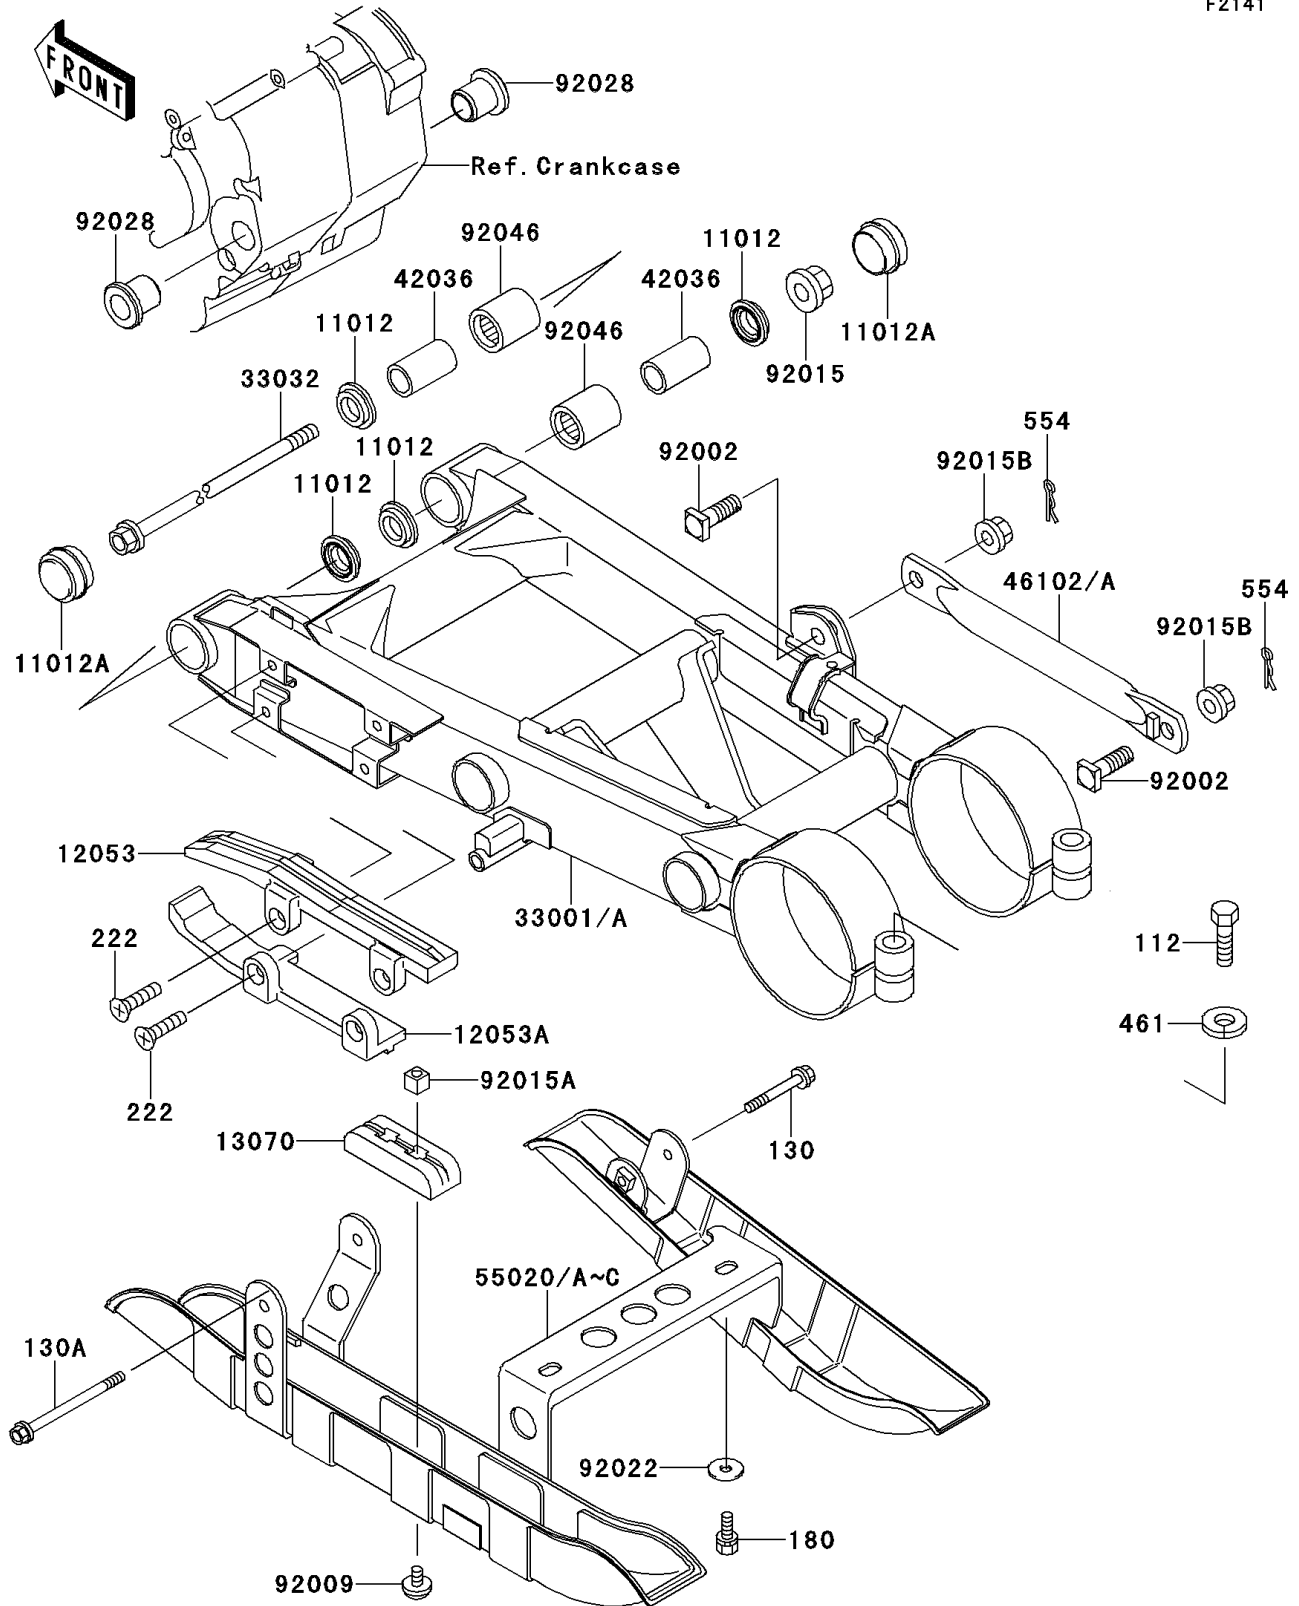

# 1997 Mojave 250 PARTS DIAGRAM

Swingarm

F2141

# 1997 Mojave 250 PARTS LIST

Swingarm

ITEM NAME

PART NUMBER

QUANTITY

---