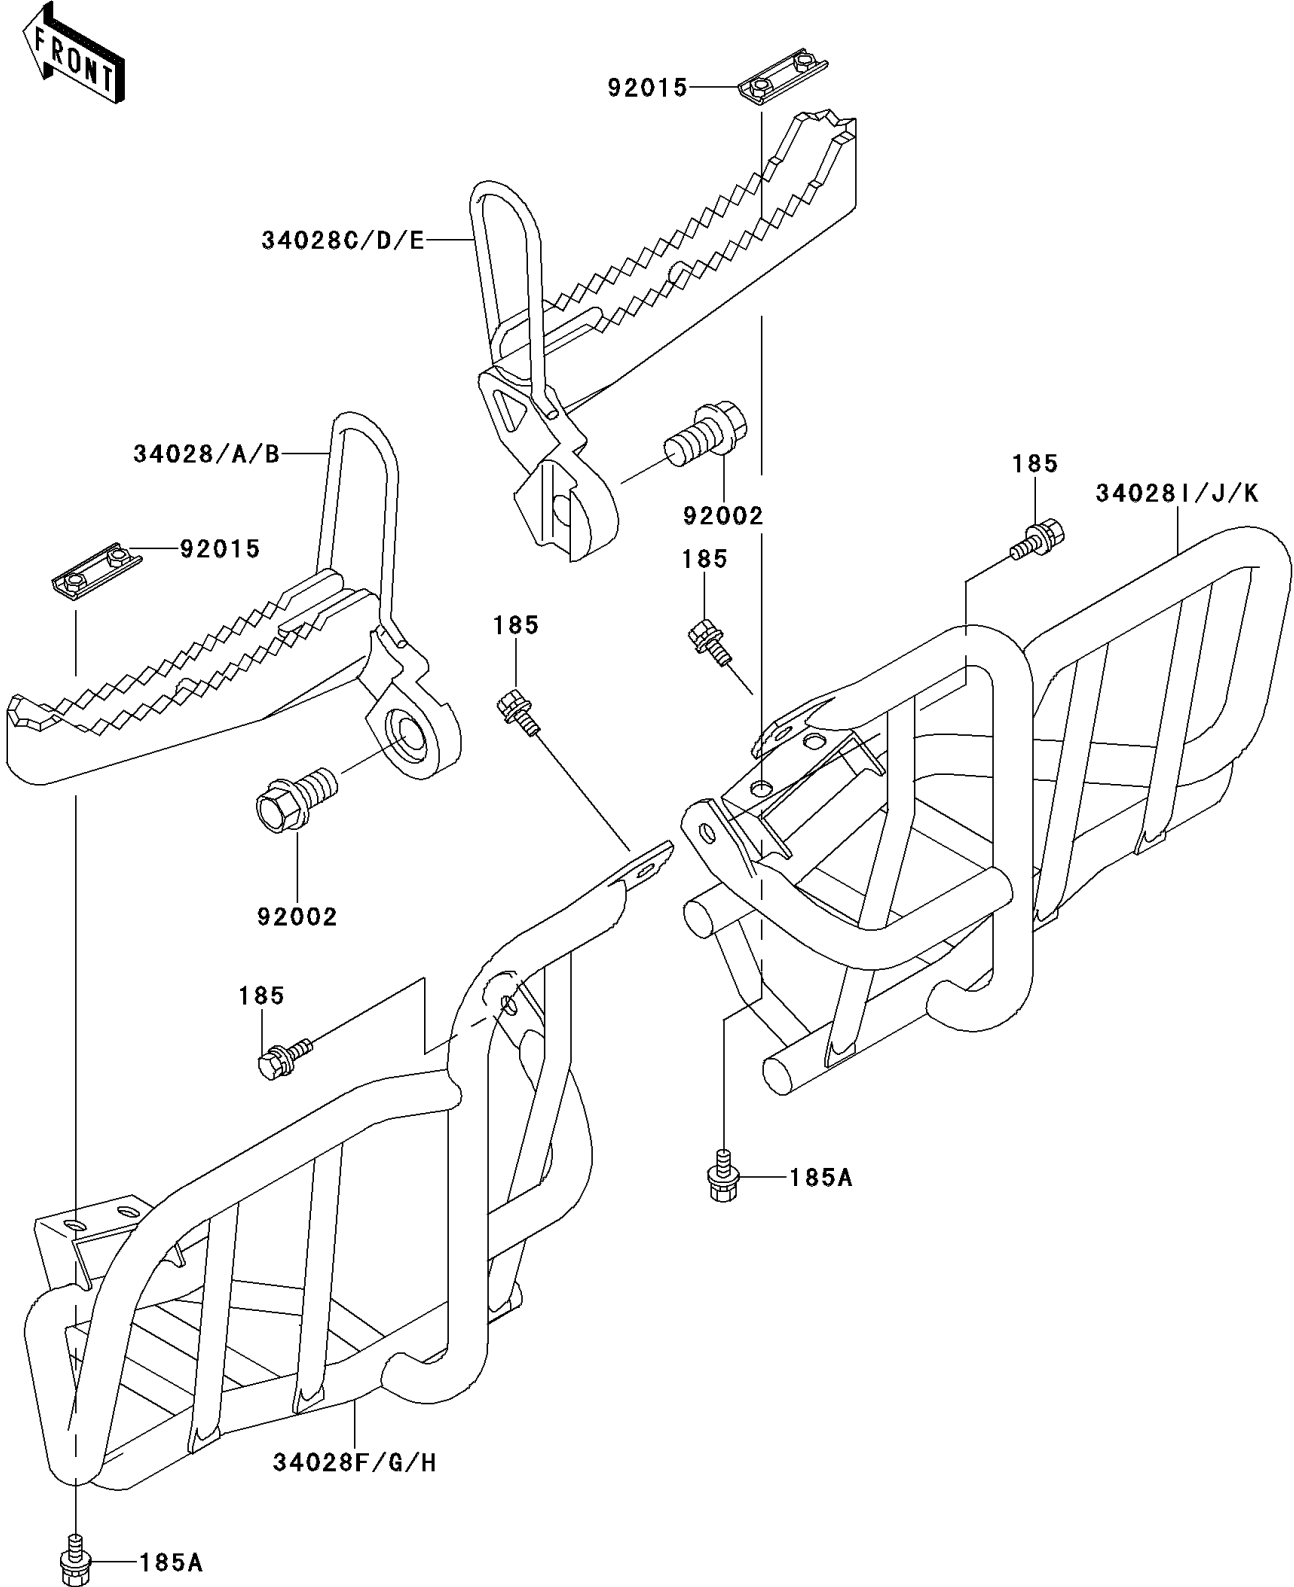

# 2000 Mojave 250 PARTS DIAGRAM

Footrests

F2160

## 2000 Mojave 250 PARTS LIST

### Footrests

ITEM NAME	PART NUMBER	QUANTITY
BOLT-UPSET-WSP-SMALL (Ref # 185)	185J0818	4
BOLT-UPSET-WSP-SMALL,8X20 (Ref # 185A)	185J0820	4
STEP,LH,P.C.GRAY (Ref # 34028B)	34028-1366-CQ	1
STEP,RH,P.C.GRAY (Ref # 34028E)	34028-1367-CQ	1
STEP,FOOT BOARD,LH,P.C.GRAY (Ref # 34028H)	34028-1397-CQ	1
STEP,FOOT BOARD,RH,P.C.GRAY (Ref # 34028K)	34028-1398-CQ	1
BOLT,FLANGED,14X25 (Ref # 92002)	92002-1767	2
NUT (Ref # 92015)	92015-1732	2