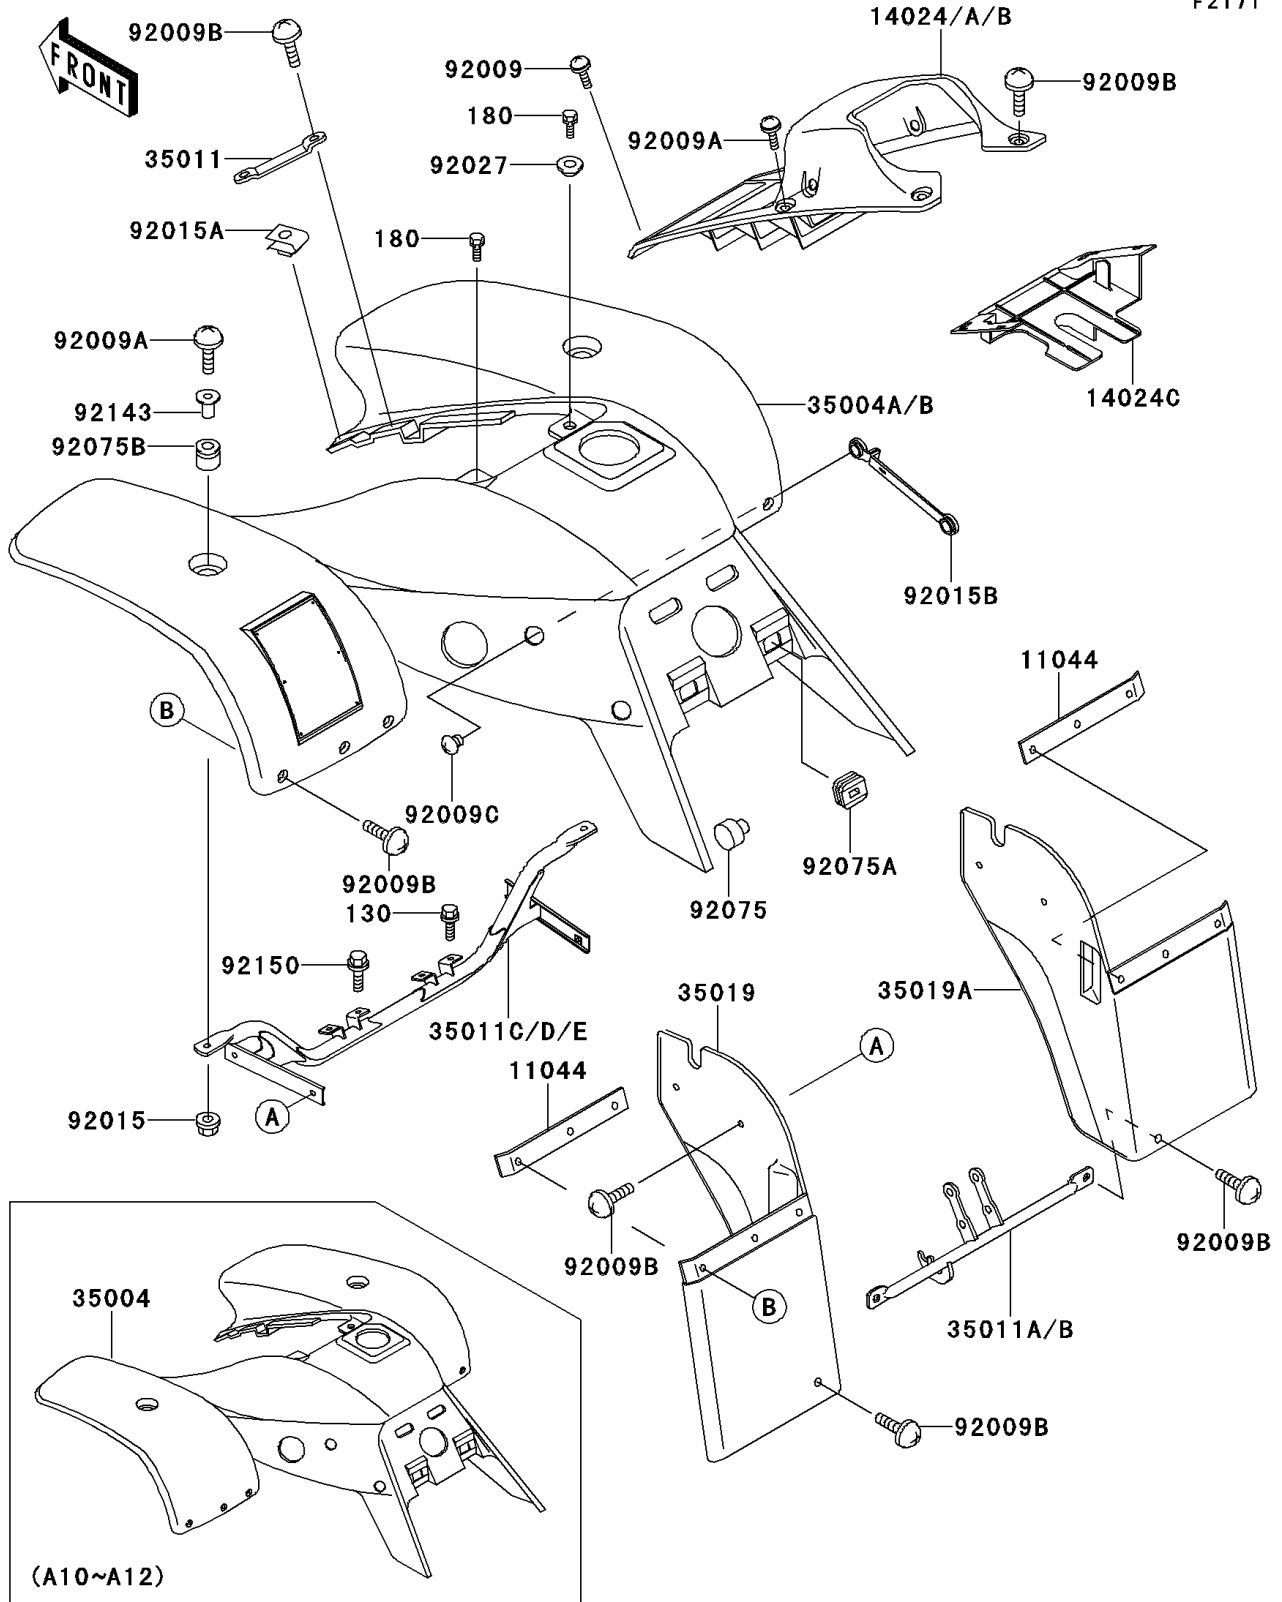

1996 Mojave 250 PARTS DIAGRAM

Front Fender(s)

F2171

1996 Mojave 250 PARTS LIST

Front Fender(s)

ITEM NAME	PART NUMBER	QUANTITY
BOLT-FLANGED,6X12 (Ref # 130)	130P0612	3
BOLT-UPSET-WS,6X35 (Ref # 180)	180D0635	2
BRACKET,FLAP (Ref # 11044)	11044-1934	2
COVER,FRONT FENDER,J.S.VIOLET (Ref # 14024)	14024-1268-RE	1
COVER,FRONT FENDER,INNER (Ref # 14024C)	14024-1297	1
FENDER-FRONT,P.WHITE (Ref # 35004)	35004-1192-6F	1
STAY,FRONT FENDER (Ref # 35011)	35011-1324	1
STAY,FLAP,L.GREEN (Ref # 35011A)	35011-1637-CC	1
STAY,FRONT FENDER,L.GREEN (Ref # 35011C)	35011-1642-CC	1
FLAP,LH (Ref # 35019)	35019-1172	1
FLAP,RH (Ref # 35019A)	35019-1173	1
SCREW,6X18,BLACK (Ref # 92009)	92009-1181	2
SCREW,6X22,BLACK (Ref # 92009A)	92009-1256	4
SCREW,6X14 (Ref # 92009B)	92009-1288	16
SCREW,16MM (Ref # 92009C)	92009-1508	2
NUT,FLANGED,6MM,BLACK (Ref # 92015)	92015-1233	2
NUT,CLAMP,6MM (Ref # 92015A)	92015-1678	6
NUT (Ref # 92015B)	92015-1701	1
COLLAR,L=5.6 (Ref # 92027)	92027-1933	1
DAMPER,DUAL SEAT (Ref # 92075)	92075-023	1
DAMPER (Ref # 92075A)	92075-1834	2
DAMPER,CASE (Ref # 92075B)	92075-222	2
COLLAR,L=9.6 (Ref # 92143)	92143-1016	2
BOLT,FLANGED,6X16 (Ref # 92150)	92150-1358	1