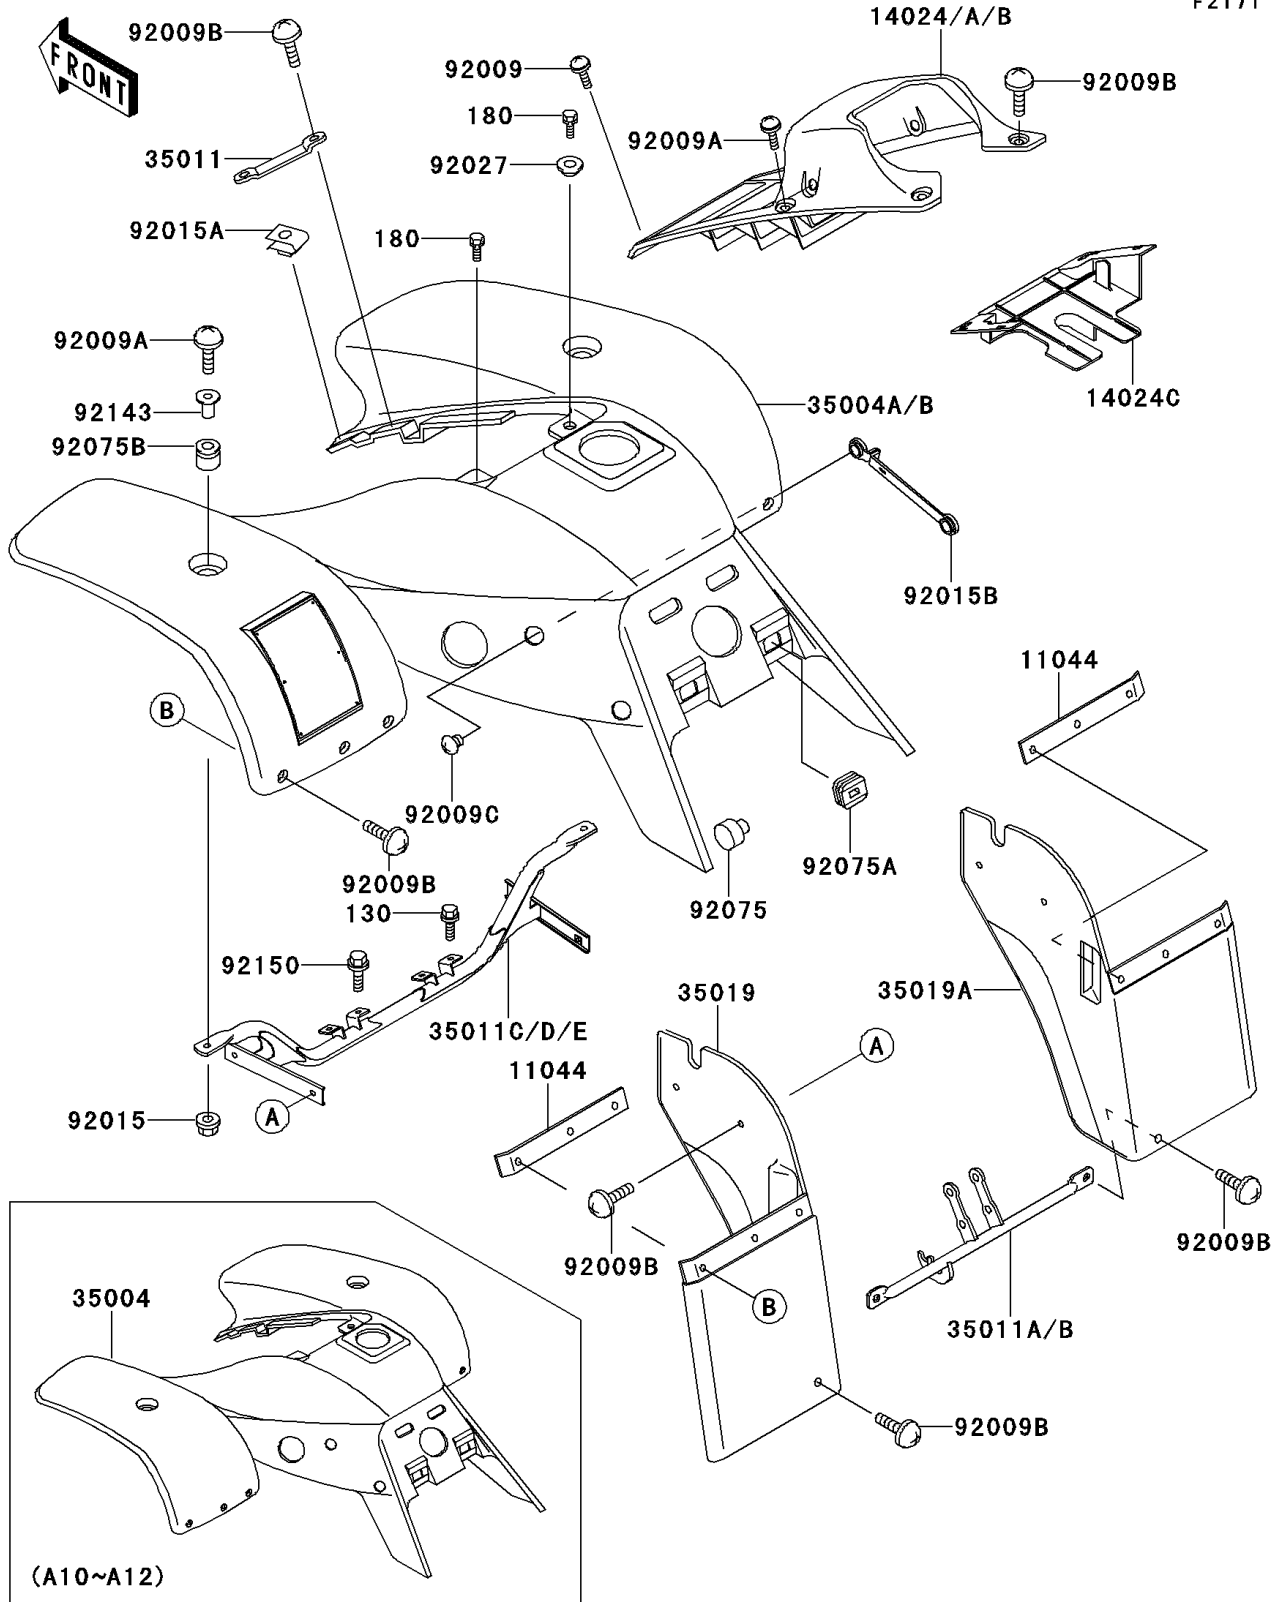

1998 Mojave 250 PARTS DIAGRAM

Front Fender(s)

F2171

1998 Mojave 250 PARTS LIST

Front Fender(s)

ITEM NAME	PART NUMBER	QUANTITY
BOLT-FLANGED,6X12 (Ref # 130)	130P0612	3
BOLT-UPSET-WS,6X35 (Ref # 180)	180D0635	2
BRACKET,FLAP (Ref # 11044)	11044-1934	2
COVER,FRONT FENDER,J.S.VIOLET (Ref # 14024)	14024-1268-RE	1
COVER,FRONT FENDER,INNER (Ref # 14024C)	14024-1297	1
FENDER-FRONT,P.WHITE (Ref # 35004A)	35004-1379-6F	1
STAY,FRONT FENDER (Ref # 35011)	35011-1324	1
STAY,FLAP,F.RED (Ref # 35011B)	35011-1637-CD	1
STAY,FRONT FENDER,BLACK (Ref # 35011E)	35011-1642-10	1
FLAP,LH (Ref # 35019)	35019-1172	1
FLAP,RH (Ref # 35019A)	35019-1173	1
SCREW,6X18,BLACK (Ref # 92009)	92009-1181	2
SCREW,6X22,BLACK (Ref # 92009A)	92009-1256	4
SCREW,6X14 (Ref # 92009B)	92009-1288	16
SCREW,16MM (Ref # 92009C)	92009-1508	2
NUT,FLANGED,6MM,BLACK (Ref # 92015)	92015-1233	2
NUT,CLAMP,6MM (Ref # 92015A)	92015-1678	6
NUT (Ref # 92015B)	92015-1701	1
COLLAR,L=5.6 (Ref # 92027)	92027-1933	1
DAMPER,DUAL SEAT (Ref # 92075)	92075-023	1
DAMPER (Ref # 92075A)	92075-1834	2
DAMPER,CASE (Ref # 92075B)	92075-222	2
COLLAR,L=9.6 (Ref # 92143)	92143-1016	2
BOLT,FLANGED,6X16 (Ref # 92150)	92150-1358	1