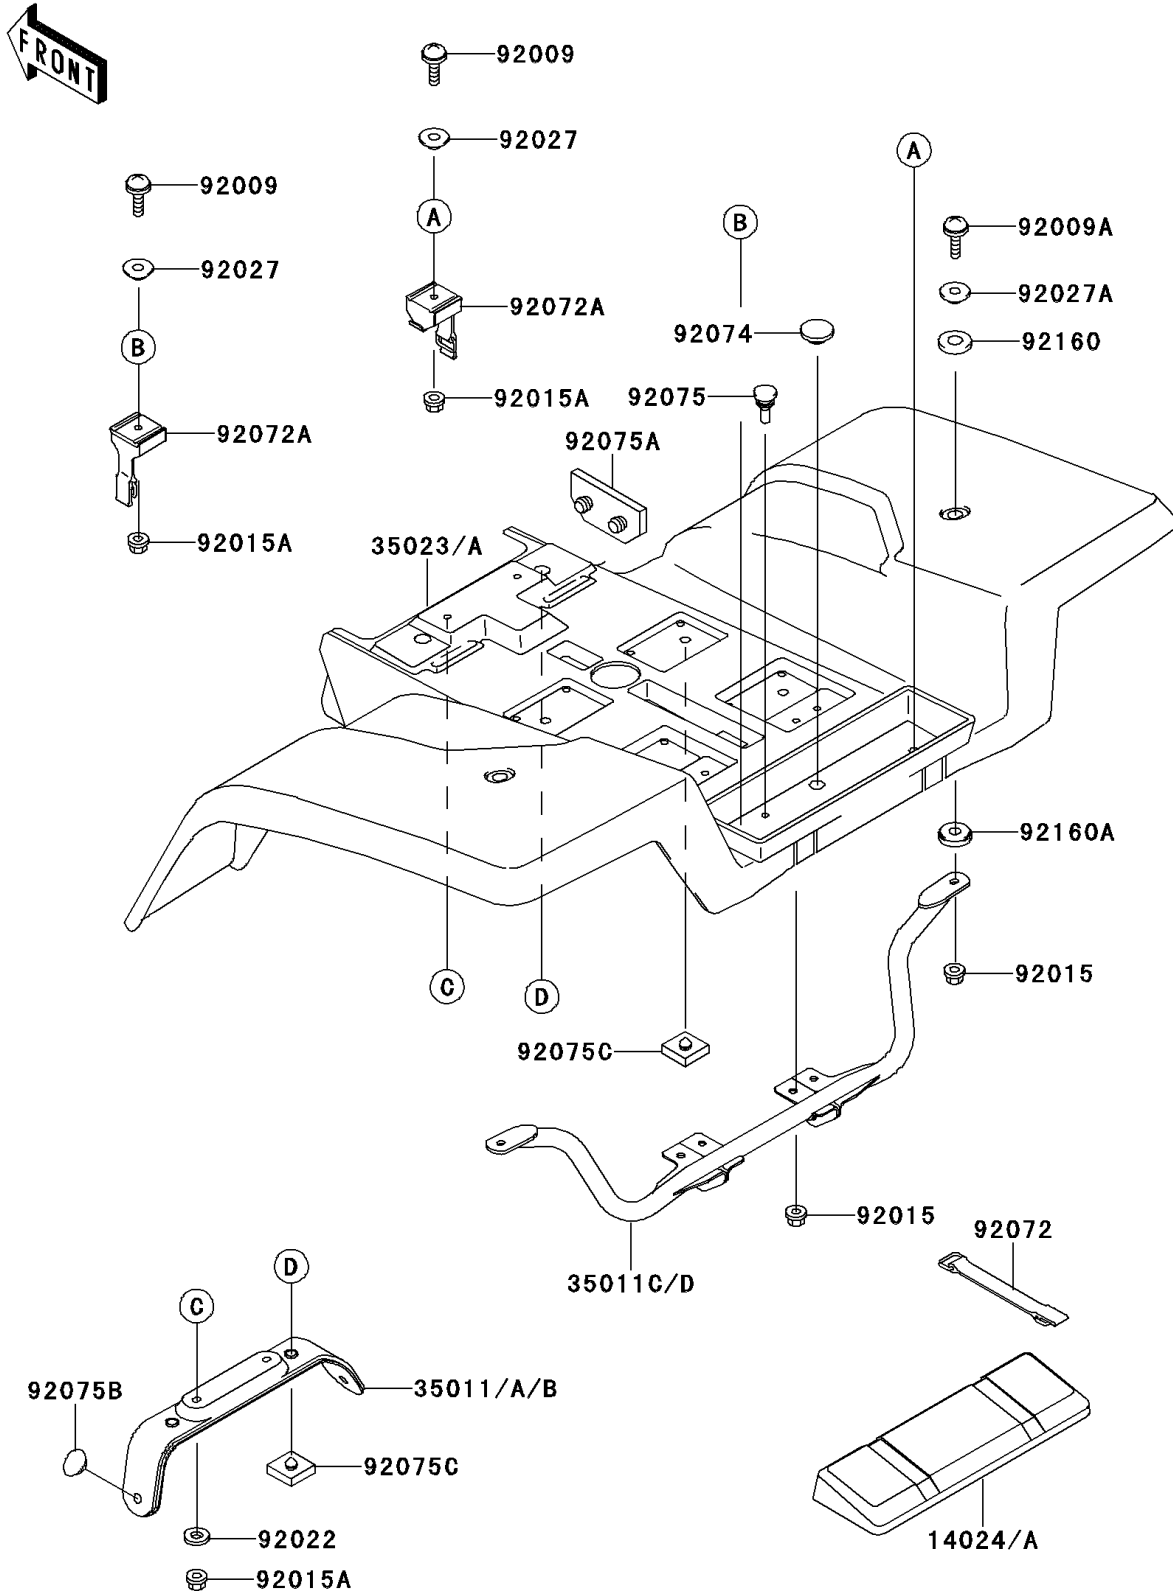

1998 Mojave 250 PARTS DIAGRAM

Rear Fender(s)

F2172

1998 Mojave 250 PARTS LIST

Rear Fender(s)

ITEM NAME	PART NUMBER	QUANTITY
COVER,REAR FENDER,P.WHITE (Ref # 14024)	14024-1283-6F	1
STAY,REAR FENDER,FR,BLACK (Ref # 35011B)	35011-1644-10	1
STAY,REAR FENDER,RR,F.RED (Ref # 35011D)	35011-1698-CD	1
FENDER-REAR,P.WHITE (Ref # 35023)	35023-1167-6F	1
SCREW,6X14 (Ref # 92009)	92009-1288	2
SCREW,6X25 (Ref # 92009A)	92009-1465	2
NUT,FLANGED,6MM,BLACK (Ref # 92015)	92015-1233	6
NUT,LOCK,FLANGED,6MM (Ref # 92015A)	92015-1339	4
WASHER,6.5X20X1.6 (Ref # 92022)	92022-1804	2
COLLAR,L=5.1 (Ref # 92027)	92027-1260	2
COLLAR (Ref # 92027A)	92027-1767	2
BAND,L=150 (Ref # 92072)	92072-1203	2
BAND (Ref # 92072A)	92072-1215	2
PLUG,11X3.2 (Ref # 92074)	92074-038	1
DAMPER (Ref # 92075)	92075-1808	2
DAMPER (Ref # 92075A)	92075-1860	1
DAMPER (Ref # 92075B)	92075-1861	2
DAMPER (Ref # 92075C)	92075-1882	6
DAMPER (Ref # 92160)	92160-1011	2
DAMPER (Ref # 92160A)	92160-1017	2