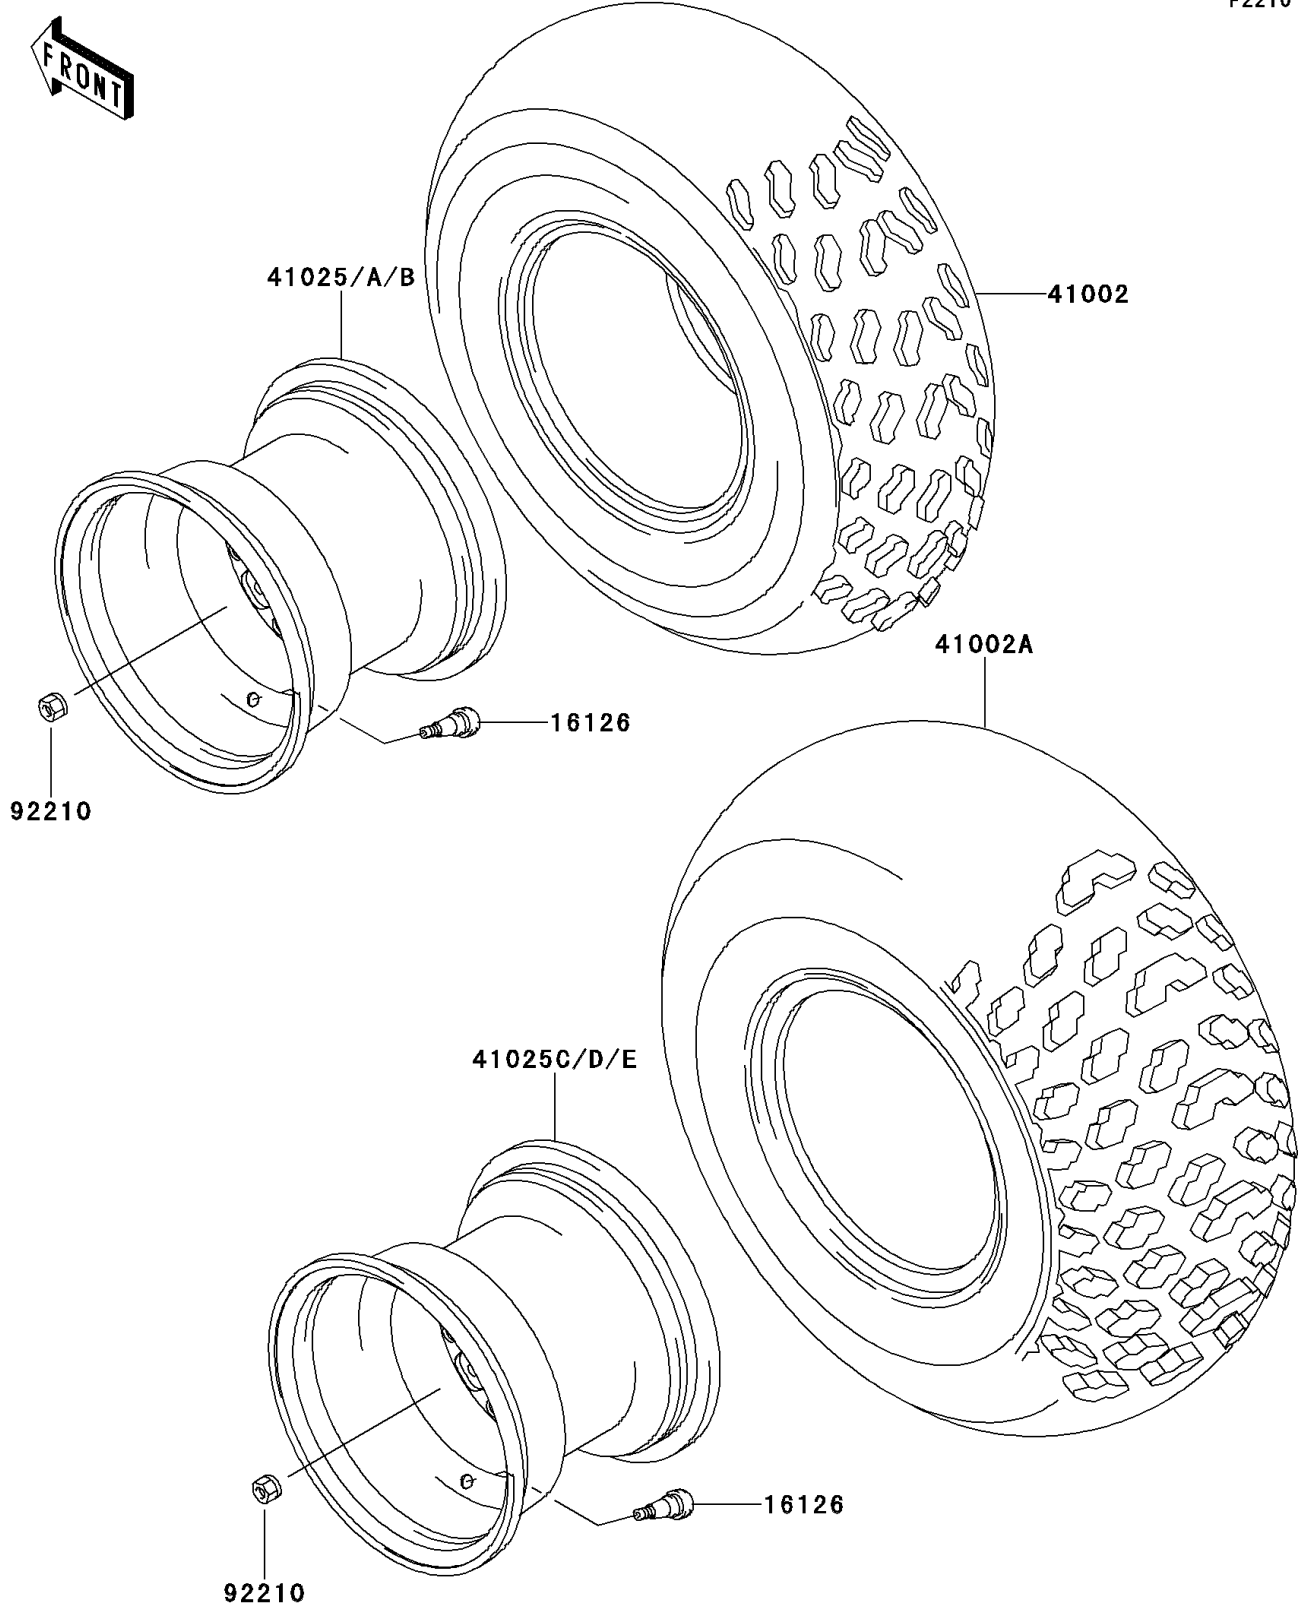

1997 Mojave 250 PARTS DIAGRAM

Wheels/Tires

F2210

1997 Mojave 250 PARTS LIST

Wheels/Tires

ITEM NAME	PART NUMBER	QUANTITY
VALVE (Ref # 16126)	16126-4001	4
TIRE,FR,21X7.00-10,KT846(D) (Ref # 41002)	41002-1588	2
TIRE,RR,AT22X10-10,KT847M(D) (Ref # 41002A)	41002-1671	2
RIM,FR,10X5.5,F.RED (Ref # 41025)	41025-1150-X4	2
RIM,RR,10X8.5,F.RED (Ref # 41025C)	41025-1151-X4	2
NUT,LOCK,10MM (Ref # 92210)	92210-1204	16