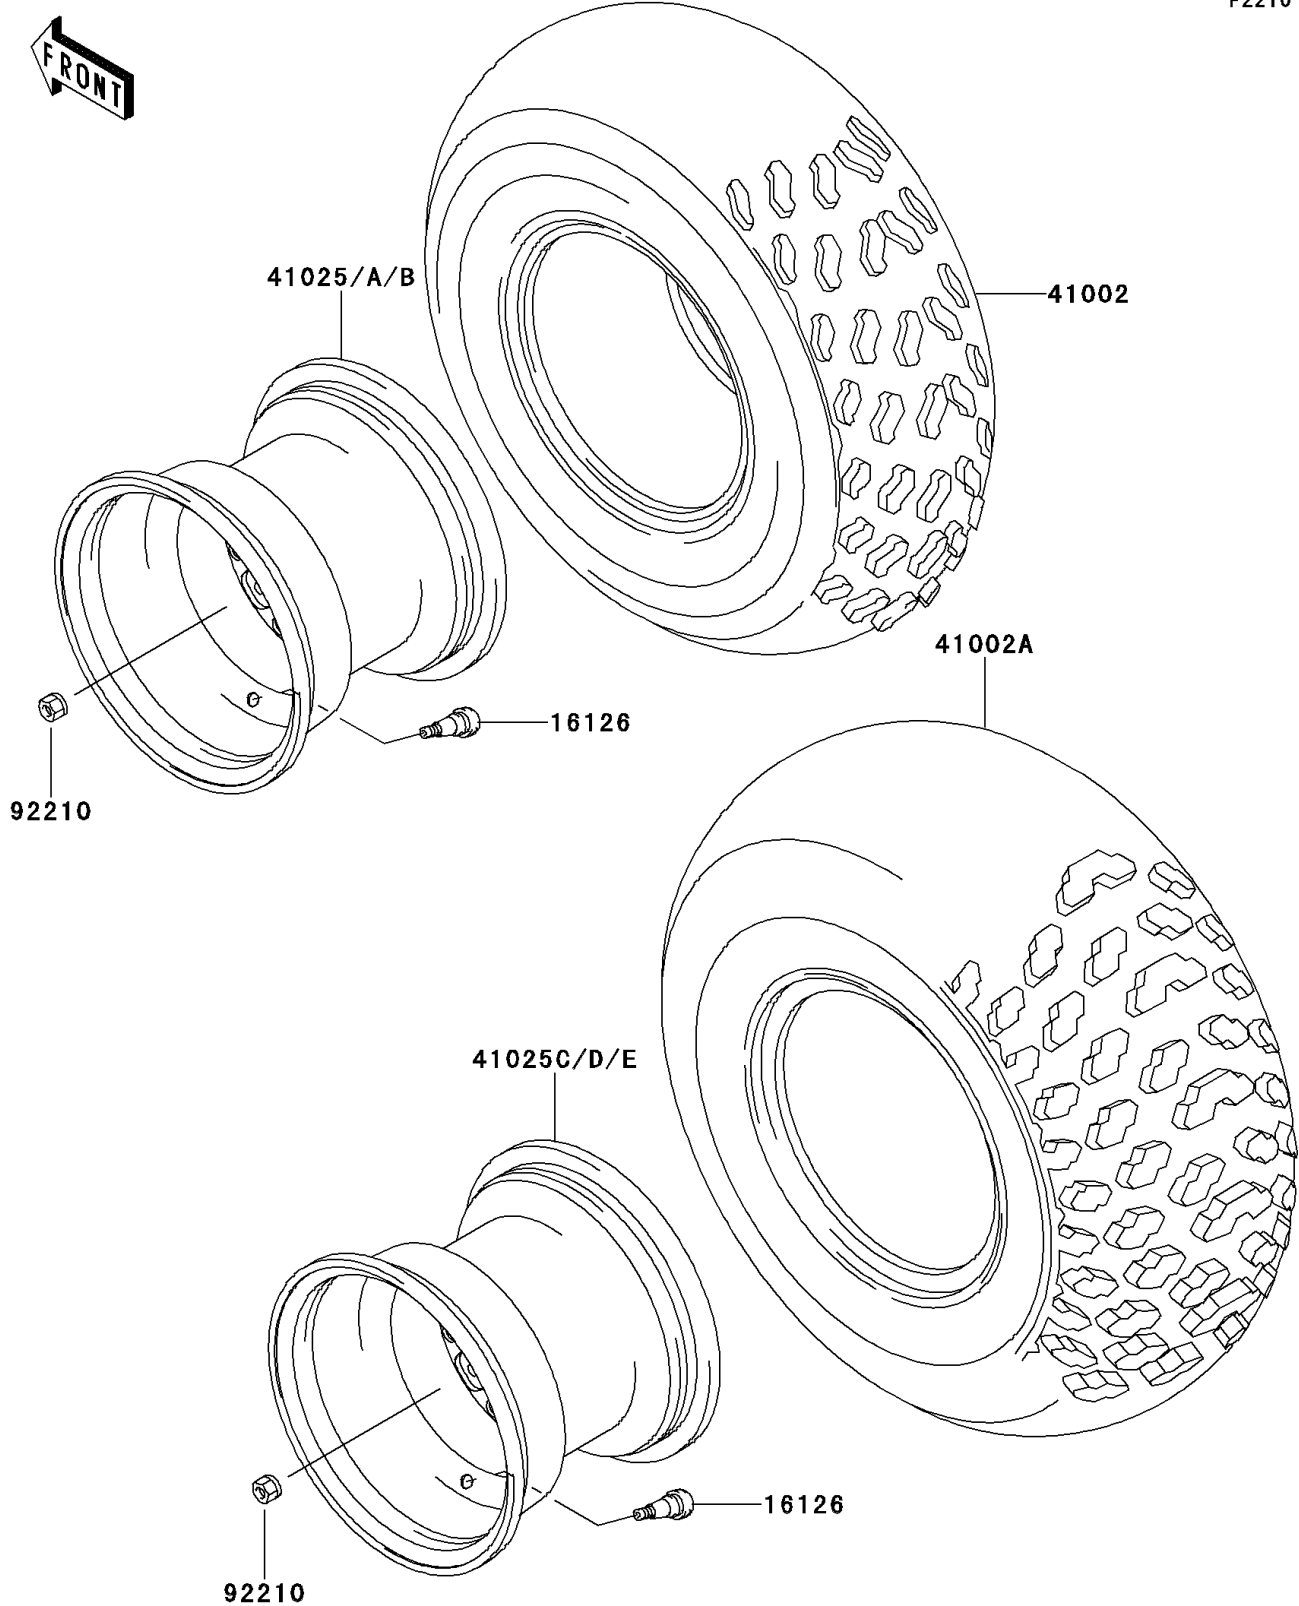

1997 Mojave 250 PARTS DIAGRAM

Wheels/Tires

F2210

1997 Mojave 250 PARTS LIST

Wheels/Tires

ITEM NAME	PART NUMBER	QUANTITY
-----------	-------------	----------