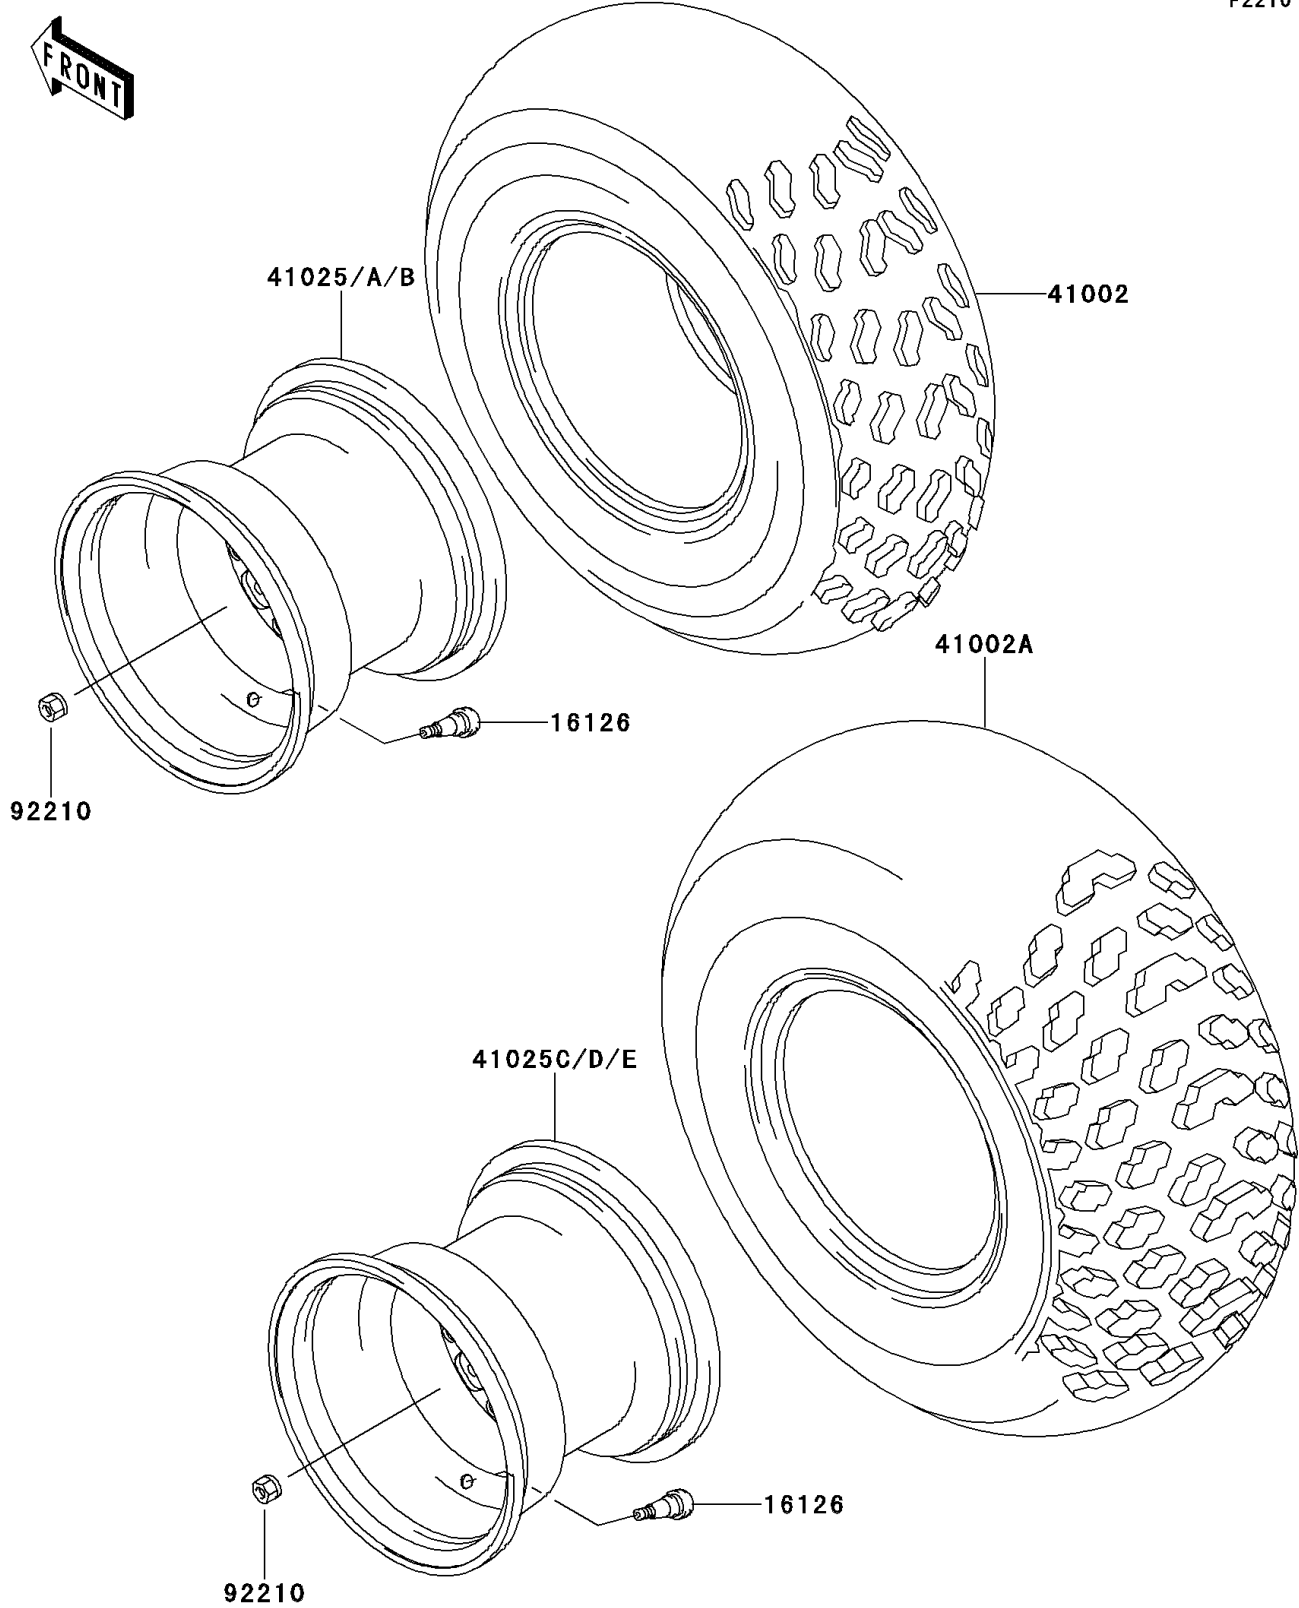

1998 Mojave 250 PARTS DIAGRAM

Wheels/Tires

F2210

1998 Mojave 250 PARTS LIST

Wheels/Tires

ITEM NAME	PART NUMBER	QUANTITY
VALVE (Ref # 16126)	16126-4001	4
TIRE,FR,21X7.00-10,KT846(D) (Ref # 41002)	41002-1588	2
TIRE,RR,AT22X10-10,KT847M(D) (Ref # 41002A)	41002-1671	2
RIM,FR,10X5.5,F.RED (Ref # 41025)	41025-1150-X4	2
RIM,RR,10X8.5,F.RED (Ref # 41025C)	41025-1151-X4	2
NUT,LOCK,10MM (Ref # 92210)	92210-1204	16