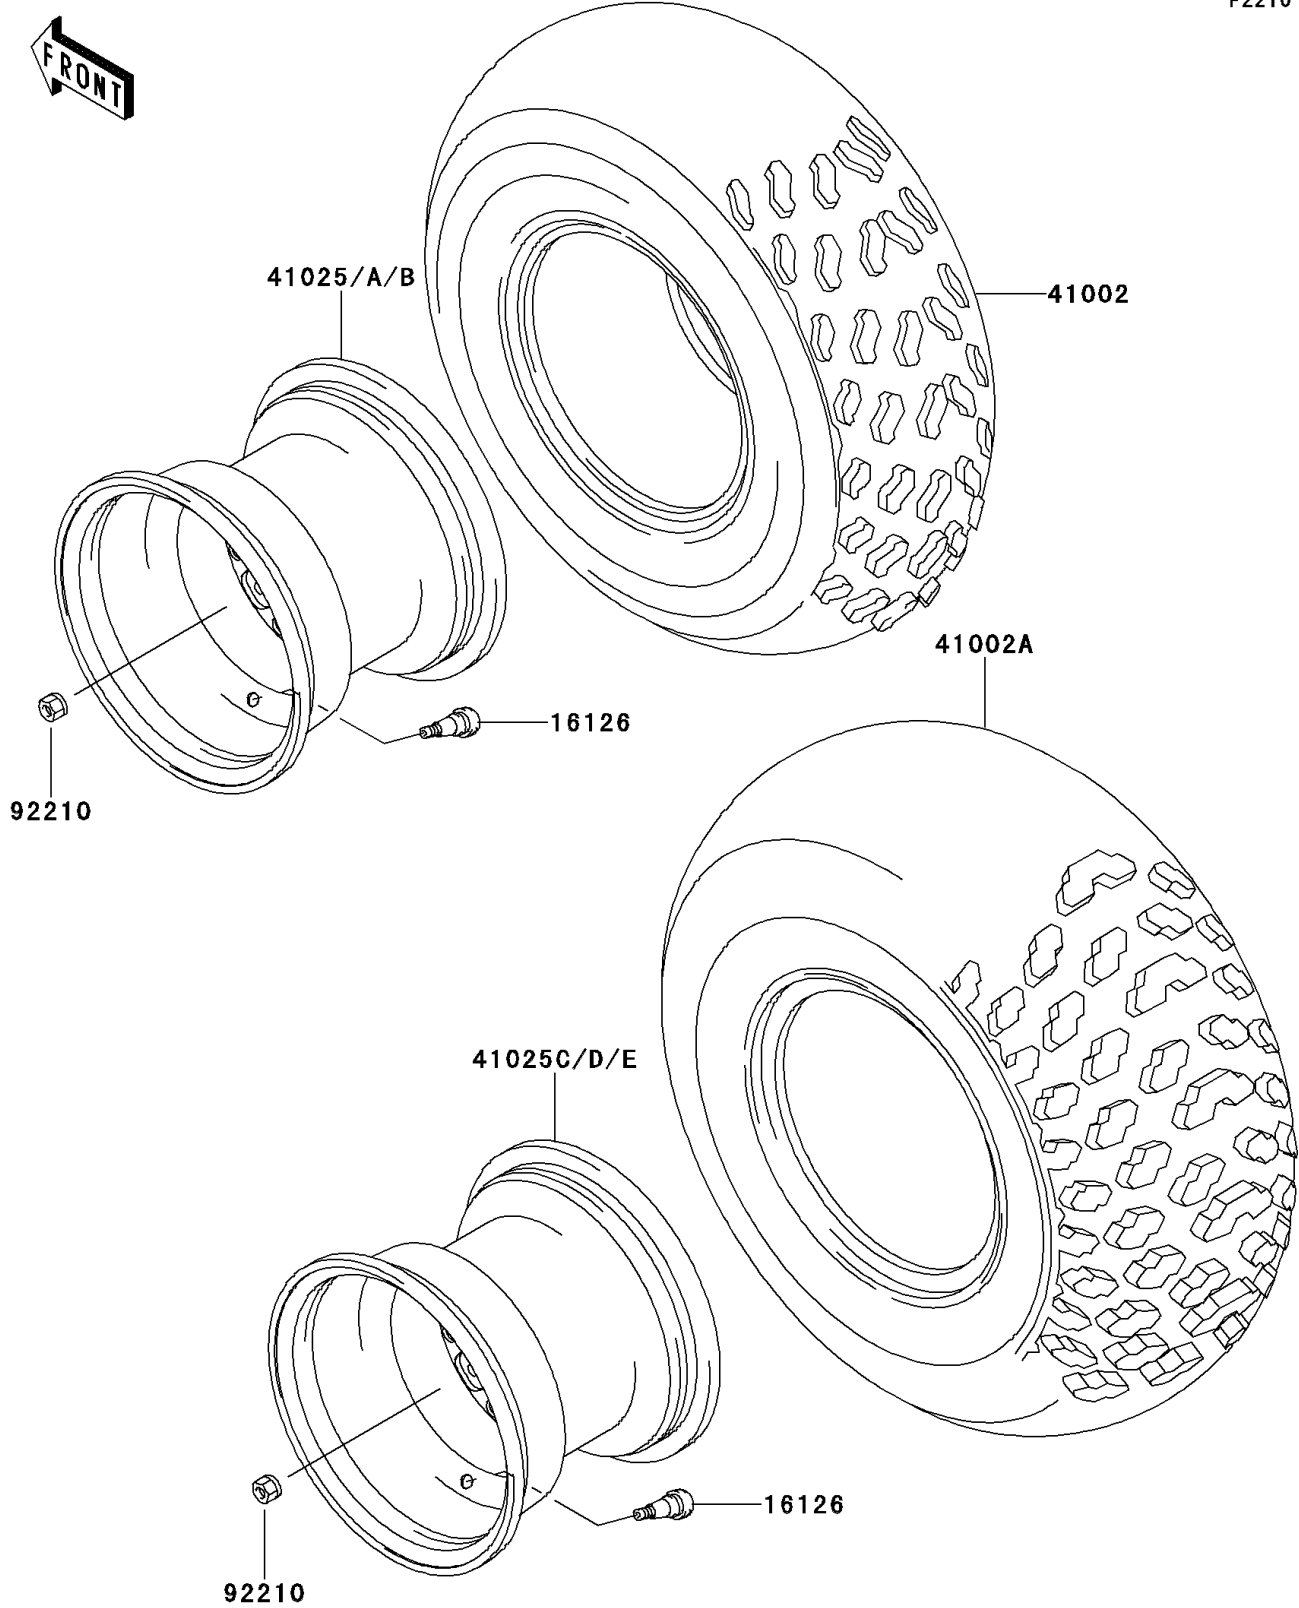

# 1998 Mojave 250 PARTS DIAGRAM

Wheels/Tires

F2210

# 1998 Mojave 250 PARTS LIST

## Wheels/Tires

ITEM NAME	PART NUMBER	QUANTITY
VALVE (Ref # 16126)	16126-4001	4
TIRE,FR,21X7.00-10,KT846(D) (Ref # 41002)	41002-1588	2
TIRE,RR,AT22X10-10,KT847M(D) (Ref # 41002A)	41002-1671	2
RIM,FR,10X5.5,F.RED (Ref # 41025)	41025-1150-X4	2
RIM,RR,10X8.5,F.RED (Ref # 41025C)	41025-1151-X4	2
NUT,LOCK,10MM (Ref # 92210)	92210-1204	16