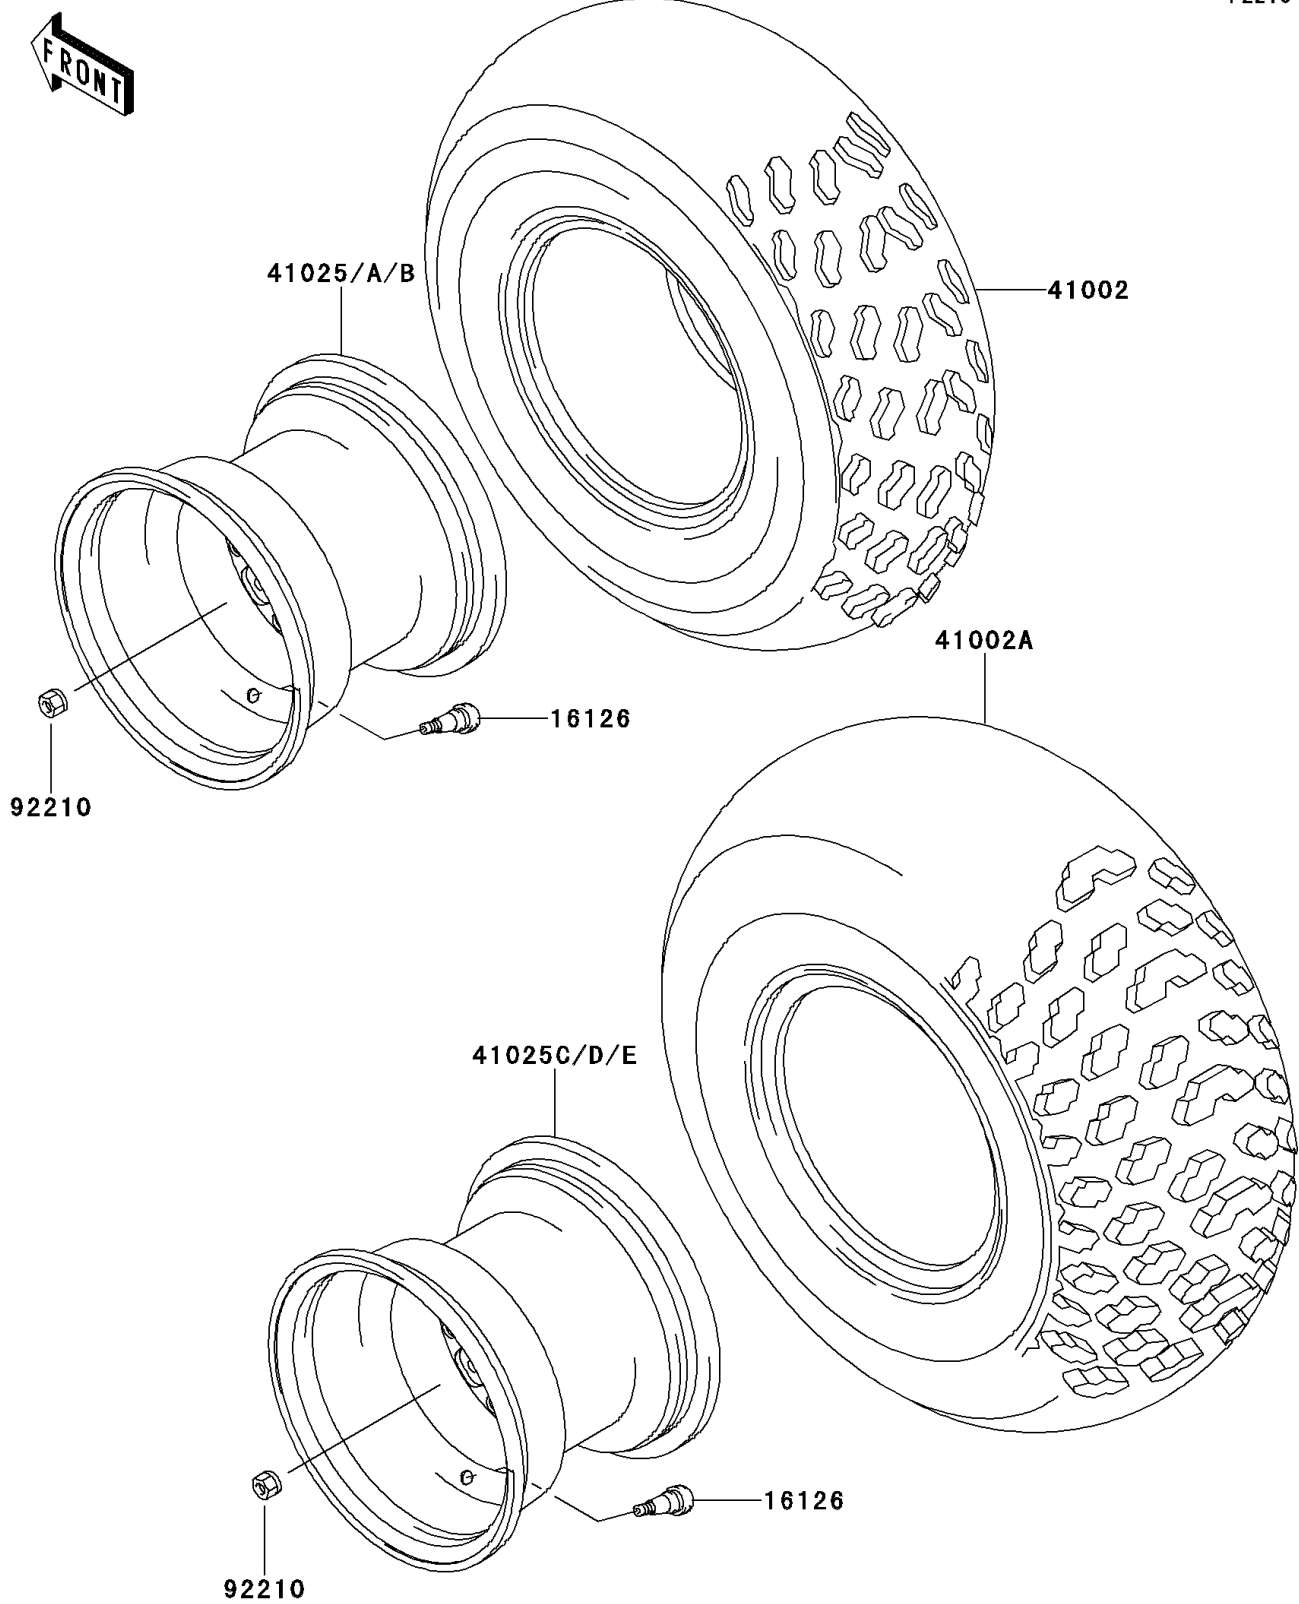

2000 Mojave 250 PARTS DIAGRAM

Wheels/Tires

F2210

2000 Mojave 250 PARTS LIST

Wheels/Tires

ITEM NAME	PART NUMBER	QUANTITY
VALVE (Ref # 16126)	16126-4001	4
TIRE,FR,21X7.00-10,KT846(D) (Ref # 41002)	41002-1588	2
TIRE,RR,AT22X10-10,KT847M(D) (Ref # 41002A)	41002-1671	2
RIM,FR,10X5.5,SILVER NO.40 (Ref # 41025A)	41025-1150-5A	2
RIM,RR,10X8.5,SILVER NO.40 (Ref # 41025D)	41025-1151-5A	2
NUT,LOCK,10MM (Ref # 92210)	92210-1204	16