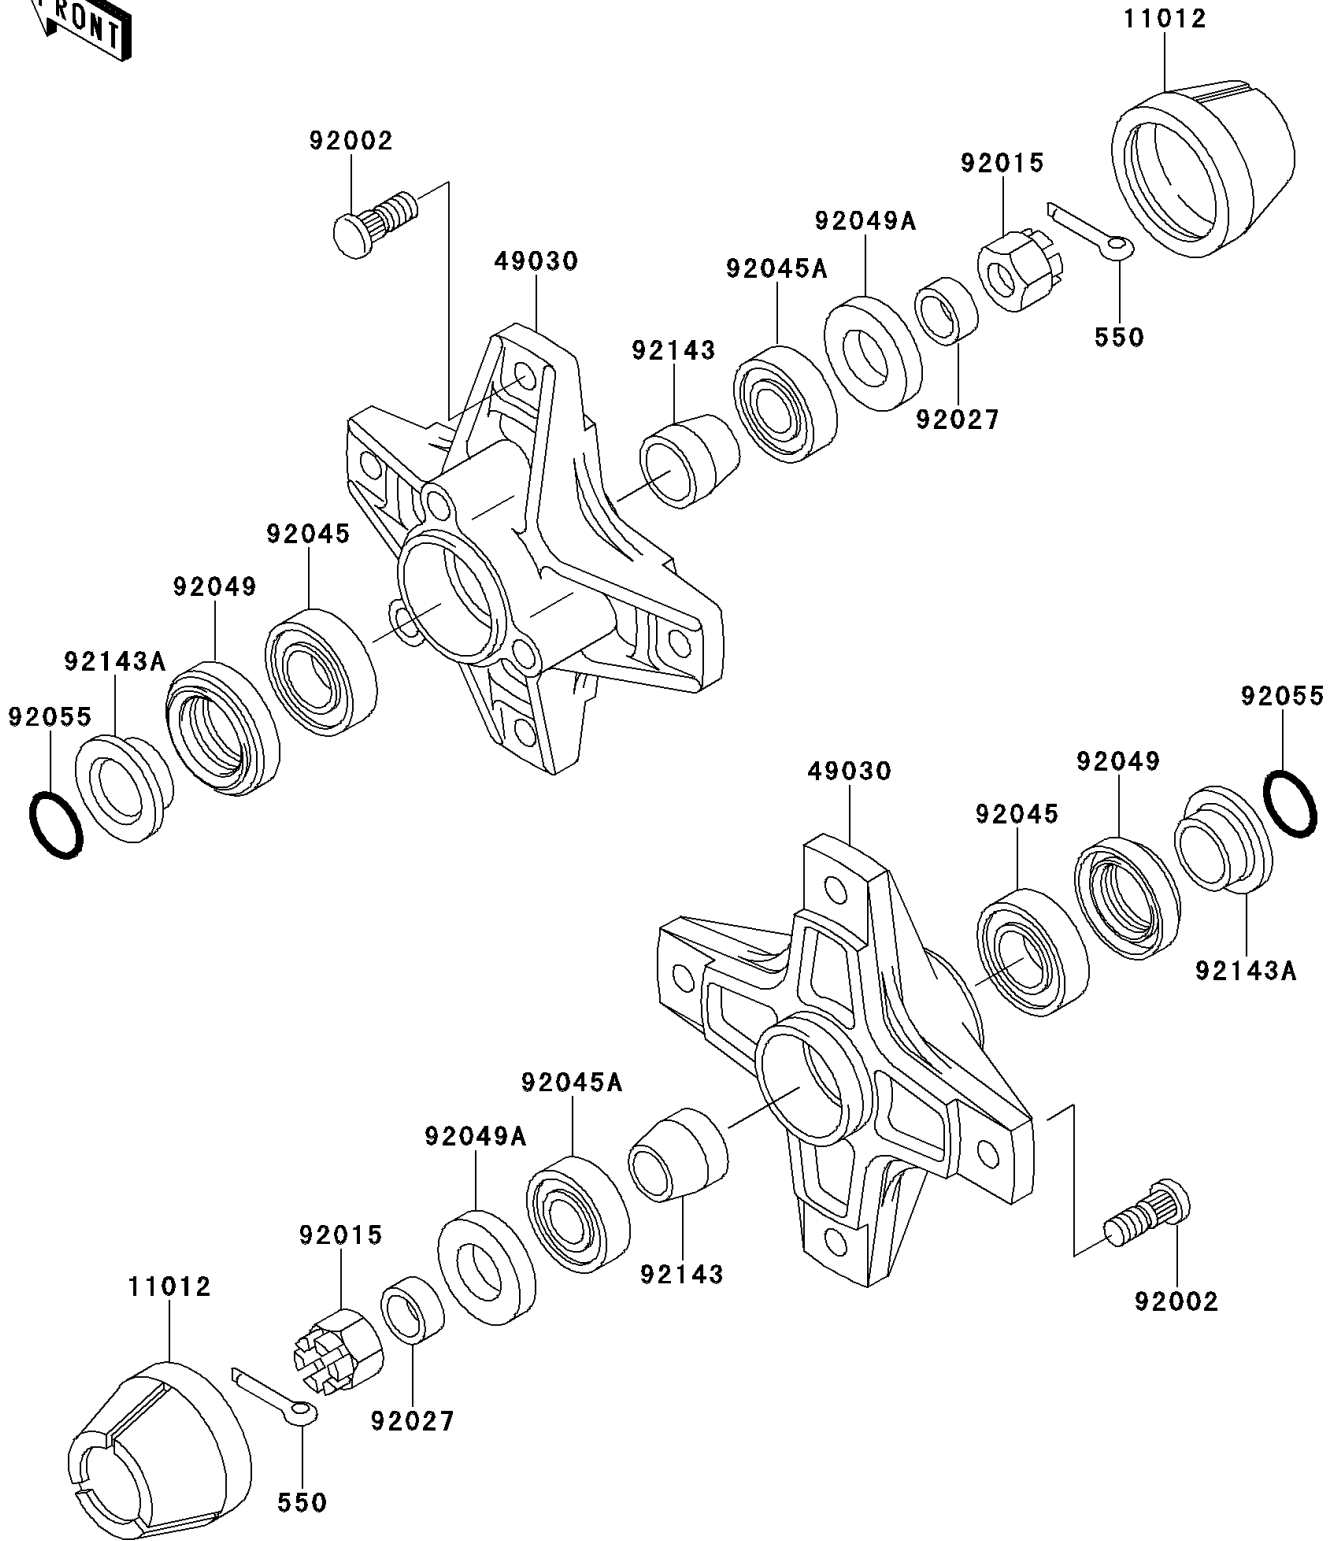

# 1996 Mojave 250 PARTS DIAGRAM

Front Hub

F2230

# 1996 Mojave 250 PARTS LIST

## Front Hub

ITEM NAME	PART NUMBER	QUANTITY
PIN-COTTER,4.0X30 (Ref # 550)	550D4030	2
CAP,WHEEL (Ref # 11012)	11012-1969	2
HUB,FR (Ref # 49030)	49030-1084	2
BOLT,10X30 (Ref # 92002)	92002-1388	8
NUT,CASTLE,16MM (Ref # 92015)	92015-1947	2
COLLAR,16.0X22X9.5 (Ref # 92027)	92027-1815	2
BEARING-BALL,60/222RS (Ref # 92045)	92045-1170	2
BEARING-BALL,6203DDU2 AV2S (Ref # 92045A)	92045-1228	2
SEAL-OIL,SDD4 28 44 8 (Ref # 92049)	92049-1260	2
SEAL-OIL (Ref # 92049A)	92049-1318	2
RING-O,21.5MM (Ref # 92055)	92055-1293	2
COLLAR,L=25 (Ref # 92143)	92143-1007	2
COLLAR,L=14.1 (Ref # 92143A)	92143-1008	2