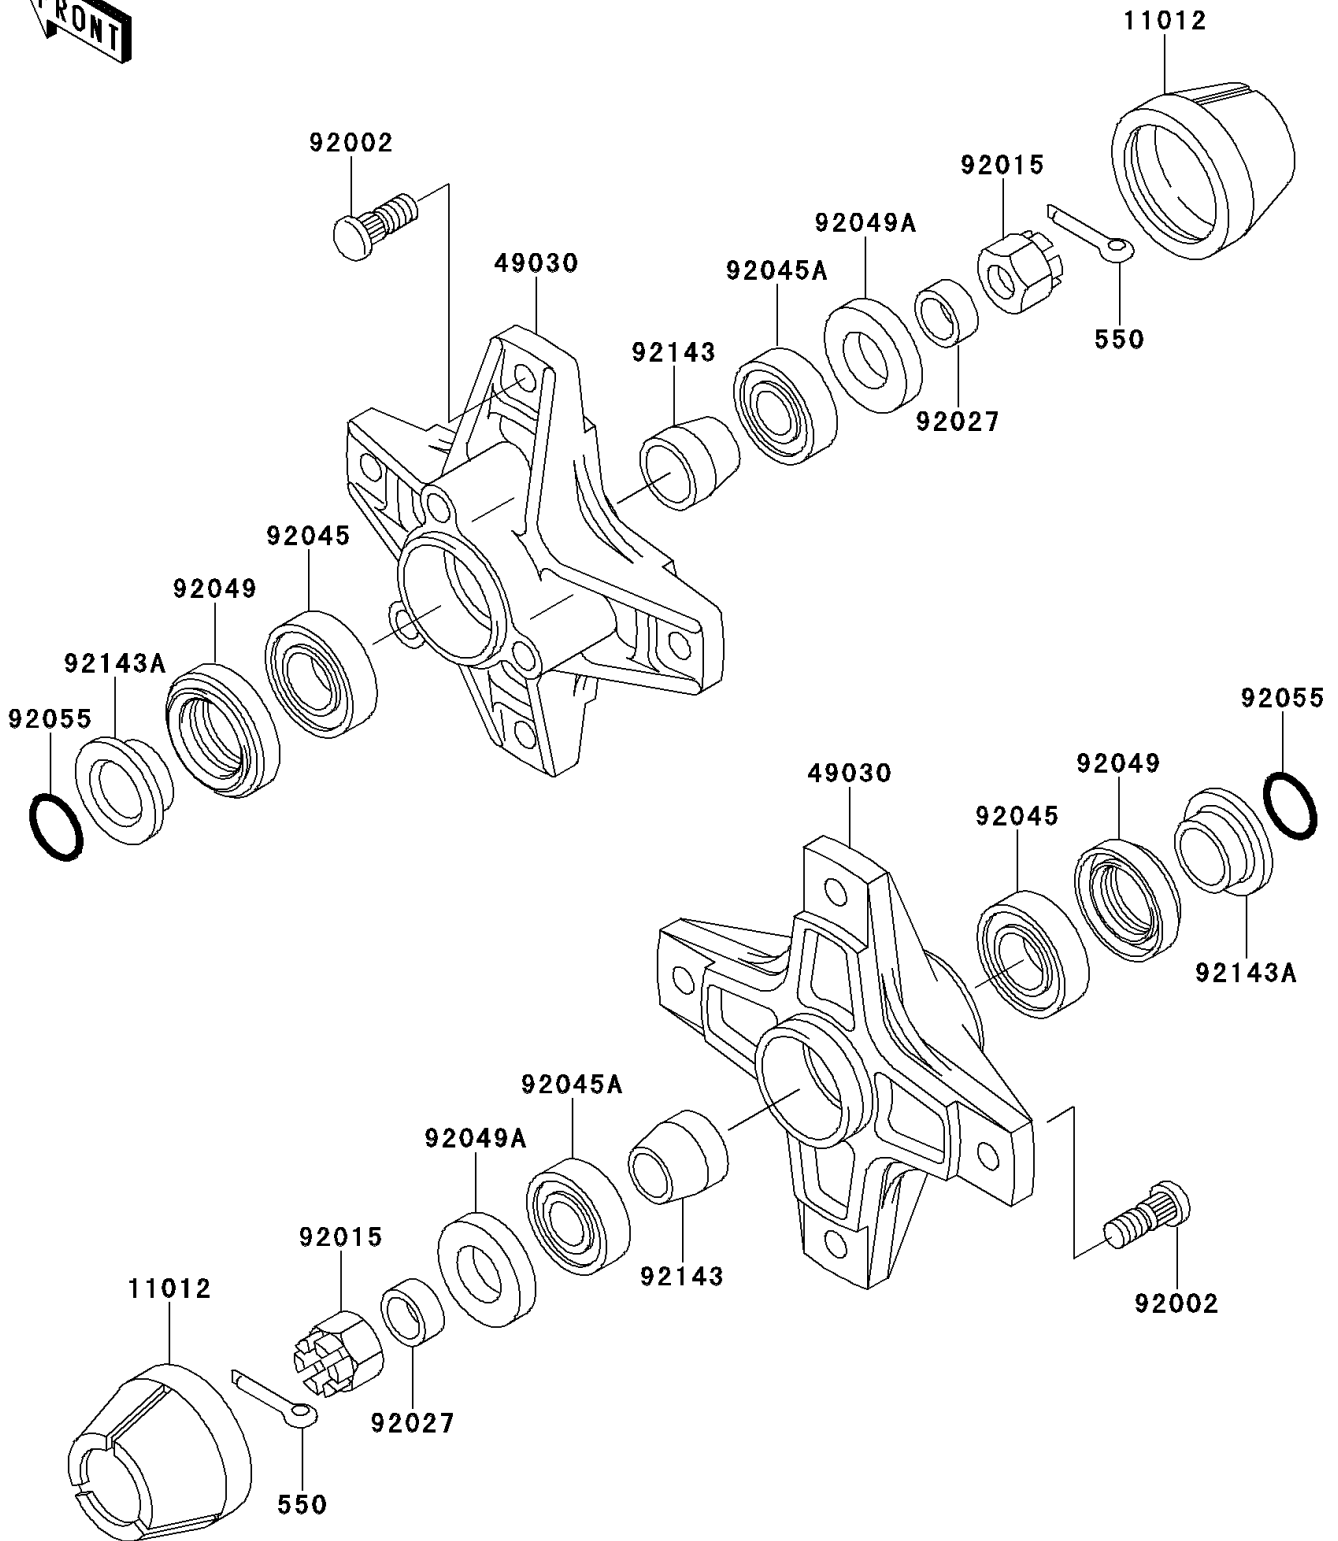

1997 Mojave 250 PARTS DIAGRAM

Front Hub

F2230

1997 Mojave 250 PARTS LIST

Front Hub

ITEM NAME	PART NUMBER	QUANTITY
PIN-COTTER,4.0X30 (Ref # 550)	550D4030	2
CAP,WHEEL (Ref # 11012)	11012-1969	2
HUB,FR (Ref # 49030)	49030-1084	2
BOLT,10X30 (Ref # 92002)	92002-1388	8
NUT,CASTLE,16MM (Ref # 92015)	92015-1947	2
COLLAR,16.0X22X9.5 (Ref # 92027)	92027-1815	2
BEARING-BALL,60/222RS (Ref # 92045)	92045-1170	2
BEARING-BALL,6203DDU2 AV2S (Ref # 92045A)	92045-1228	2
SEAL-OIL,SDD4 28 44 8 (Ref # 92049)	92049-1260	2
SEAL-OIL (Ref # 92049A)	92049-1318	2
RING-O,21.5MM (Ref # 92055)	92055-1293	2
COLLAR,L=25 (Ref # 92143)	92143-1007	2
COLLAR,L=14.1 (Ref # 92143A)	92143-1008	2