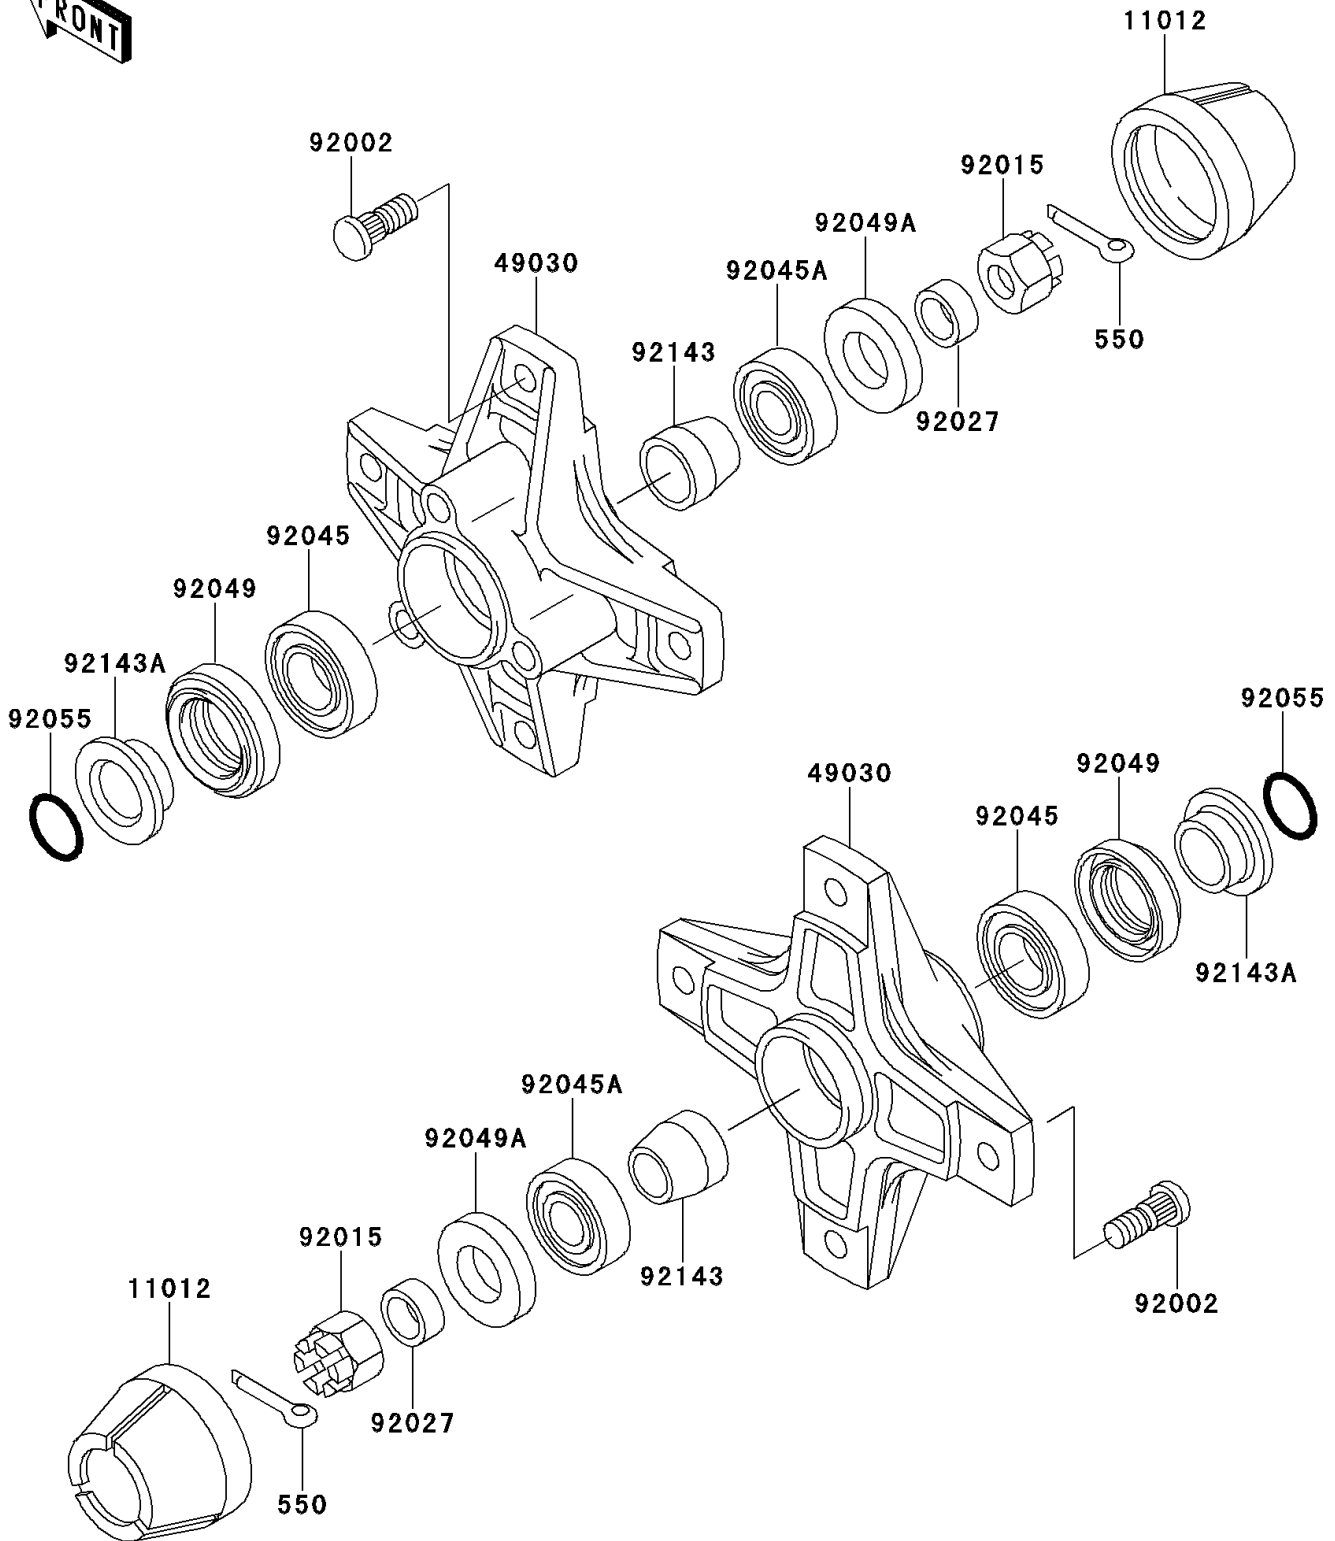

1998 Mojave 250 PARTS DIAGRAM

Front Hub

F2230

1998 Mojave 250 PARTS LIST

Front Hub

ITEM NAME	PART NUMBER	QUANTITY
PIN-COTTER,4.0X30 (Ref # 550)	550D4030	2
CAP,WHEEL (Ref # 11012)	11012-1969	2
HUB,FR (Ref # 49030)	49030-1084	2
BOLT,10X30 (Ref # 92002)	92002-1388	8
NUT,CASTLE,16MM (Ref # 92015)	92015-1947	2
COLLAR,16.0X22X9.5 (Ref # 92027)	92027-1815	2
BEARING-BALL,60/222RS (Ref # 92045)	92045-1170	2
BEARING-BALL,6203DDU2 AV2S (Ref # 92045A)	92045-1228	2
SEAL-OIL,SDD4 28 44 8 (Ref # 92049)	92049-1260	2
SEAL-OIL (Ref # 92049A)	92049-1318	2
RING-O,21.5MM (Ref # 92055)	92055-1293	2
COLLAR,L=25 (Ref # 92143)	92143-1007	2
COLLAR,L=14.1 (Ref # 92143A)	92143-1008	2