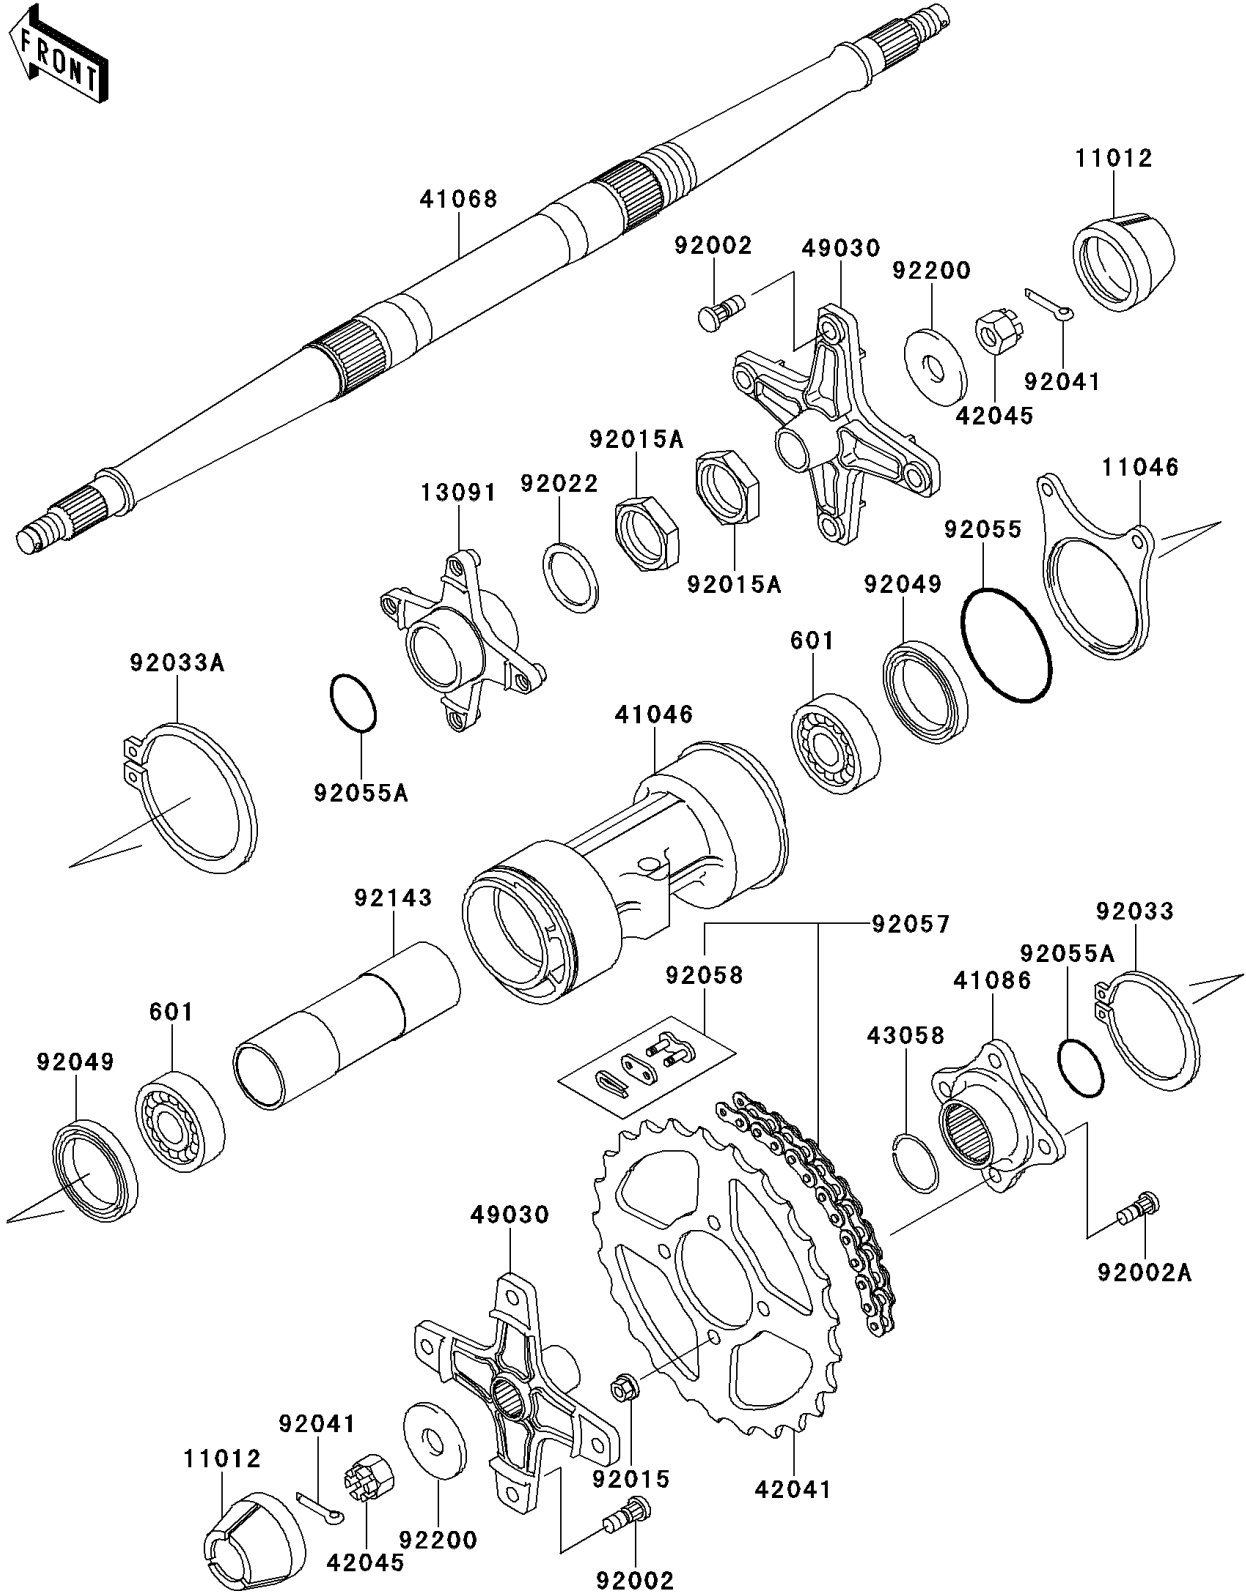

1998 Mojave 250 PARTS DIAGRAM

Rear Hub

F2240

1998 Mojave 250 PARTS LIST

Rear Hub

ITEM NAME	PART NUMBER	QUANTITY
BEARING-BALL,#6008UU (Ref # 601)	601A6008UU	2
CAP,WHEEL (Ref # 11012)	11012-1969	2
BRACKET,CALIPER (Ref # 11046)	11046-1062	1
HOLDER,DISC PLATE (Ref # 13091)	13091-1449	1
HOUSING-BEARING (Ref # 41046)	41046-1086	1
AXLE,RR (Ref # 41068)	41068-1235	1
FLANGE,REAR SPROCKET (Ref # 41086)	41086-1070	1
SPROCKET-HUB,43T (Ref # 42041)	42041-1433	1
NUT,CASTLE,18MM (Ref # 42045)	42045-018	2
RING,SNAP (Ref # 43058)	43058-1060	1
HUB,RR (Ref # 49030)	49030-1078	2
BOLT,10X30 (Ref # 92002)	92002-1388	8
BOLT,10MM (Ref # 92002A)	92002-1459	4
NUT,FLANGED,10MM (Ref # 92015)	92015-1335	4
NUT,LOCK,37MM (Ref # 92015A)	92015-1545	2
WASHER,37.5X48X2.3 (Ref # 92022)	92022-1746	1
RING-SNAP,95MM (Ref # 92033)	92033-1216	1
RING-SNAP,75MM (Ref # 92033A)	92033-1217	1
COTTER,4.0X35 (Ref # 92041)	92041-1053	2
SEAL-OIL (Ref # 92049)	92049-1237	2
RING-O,76MM (Ref # 92055)	92055-1213	1
RING-O,38MM (Ref # 92055A)	92055-1317	2
CHAIN,DRIVE,EK520SR-O2X90L (Ref # 92057)	92057-1254	1
JOINT-CHAIN (Ref # 92058)	92058-1060	1
COLLAR,L=159 (Ref # 92143)	92143-1036	1
WASHER,18.5X52X4.5 (Ref # 92200)	92200-1474	2