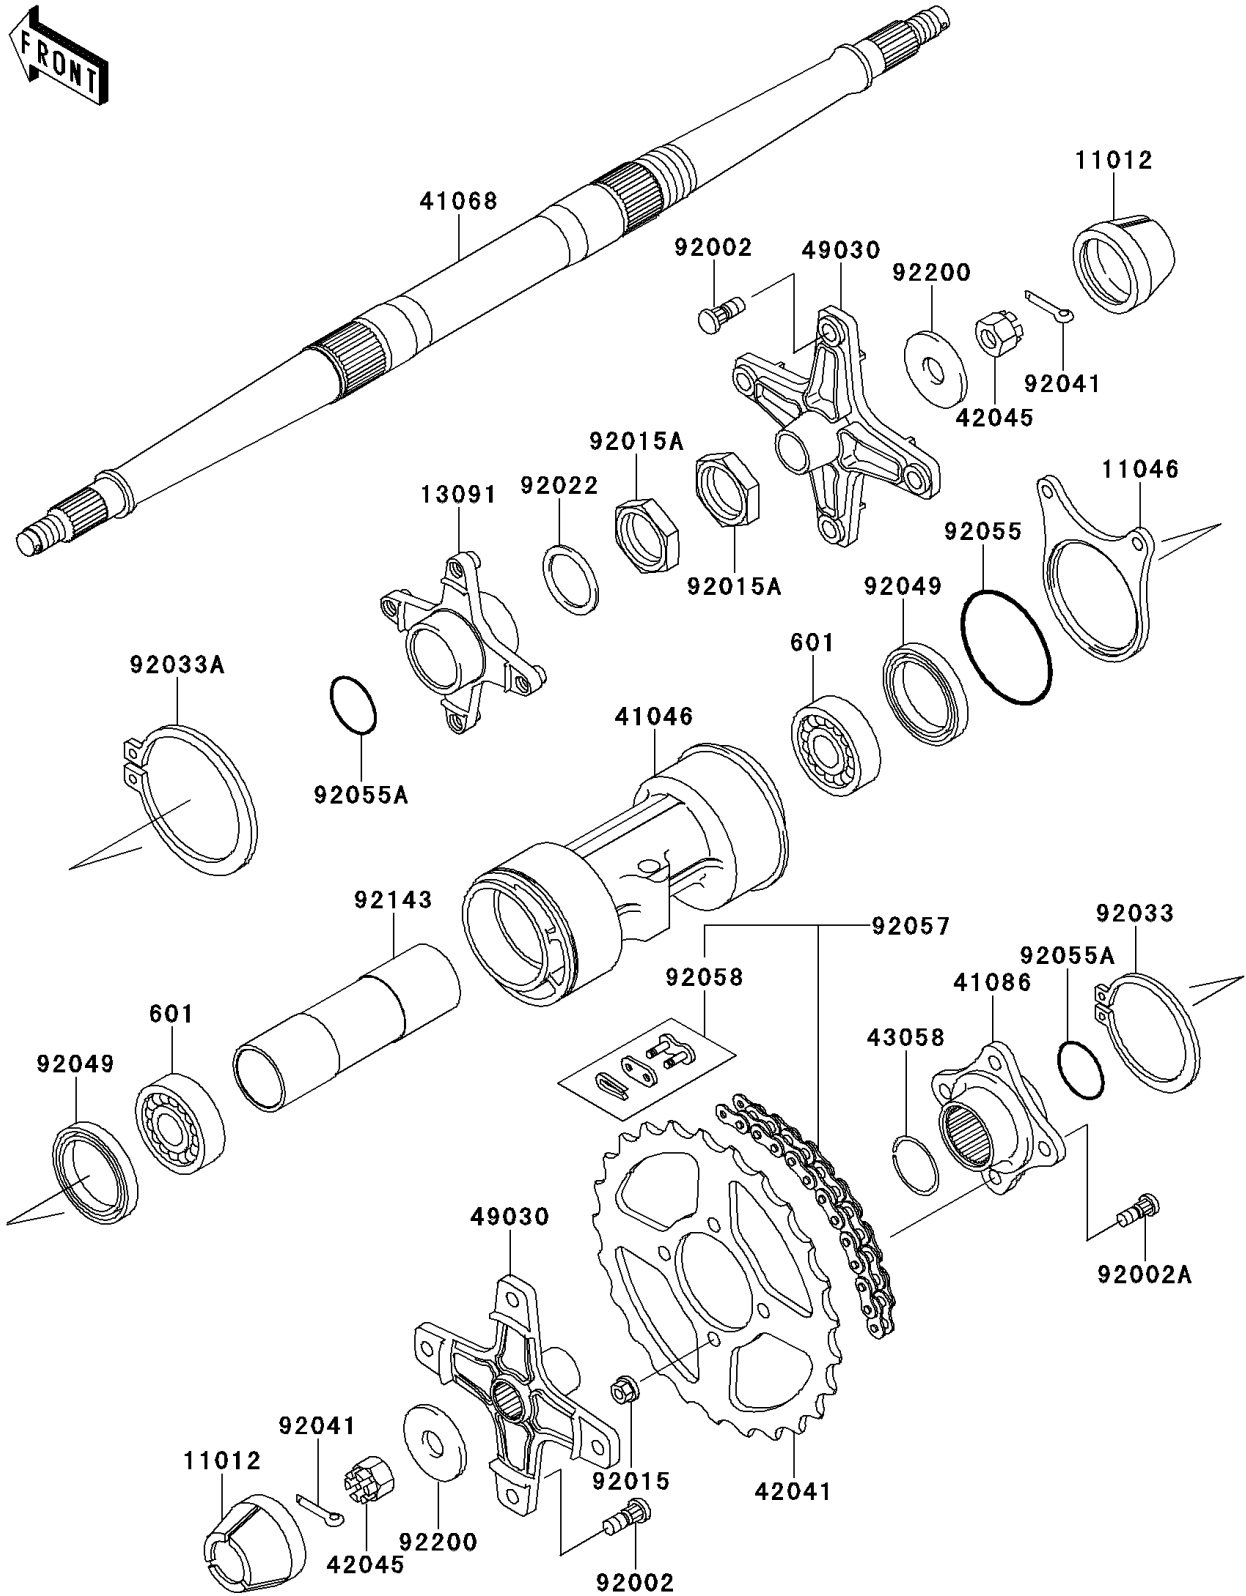

2000 Mojave 250 PARTS DIAGRAM

Rear Hub

F2240

2000 Mojave 250 PARTS LIST

Rear Hub

ITEM NAME	PART NUMBER	QUANTITY
BEARING-BALL,#6008UU (Ref # 601)	601A6008UU	2
CAP,WHEEL (Ref # 11012)	11012-1969	2
BRACKET,CALIPER (Ref # 11046)	11046-1062	1
HOLDER,DISC PLATE (Ref # 13091)	13091-1449	1
HOUSING-BEARING (Ref # 41046)	41046-1086	1
AXLE,RR (Ref # 41068)	41068-1235	1
FLANGE,REAR SPROCKET (Ref # 41086)	41086-1070	1
SPROCKET-HUB,43T (Ref # 42041)	42041-1433	1
NUT,CASTLE,18MM (Ref # 42045)	42045-018	2
RING,SNAP (Ref # 43058)	43058-1060	1
HUB,RR (Ref # 49030)	49030-1078	2
BOLT,10X30 (Ref # 92002)	92002-1388	8
BOLT,10MM (Ref # 92002A)	92002-1459	4
NUT,FLANGED,10MM (Ref # 92015)	92015-1335	4
NUT,LOCK,37MM (Ref # 92015A)	92015-1545	2
WASHER,37.5X48X2.3 (Ref # 92022)	92022-1746	1
RING-SNAP,95MM (Ref # 92033)	92033-1216	1
RING-SNAP,75MM (Ref # 92033A)	92033-1217	1
COTTER,4.0X35 (Ref # 92041)	92041-1053	2
SEAL-OIL (Ref # 92049)	92049-1237	2
RING-O,76MM (Ref # 92055)	92055-1213	1
RING-O,38MM (Ref # 92055A)	92055-1317	2
CHAIN,DRIVE,EK520SR-O2X90L (Ref # 92057)	92057-1254	1
JOINT-CHAIN (Ref # 92058)	92058-1060	1
COLLAR,L=159 (Ref # 92143)	92143-1036	1
WASHER,18.5X52X4.5 (Ref # 92200)	92200-1474	2