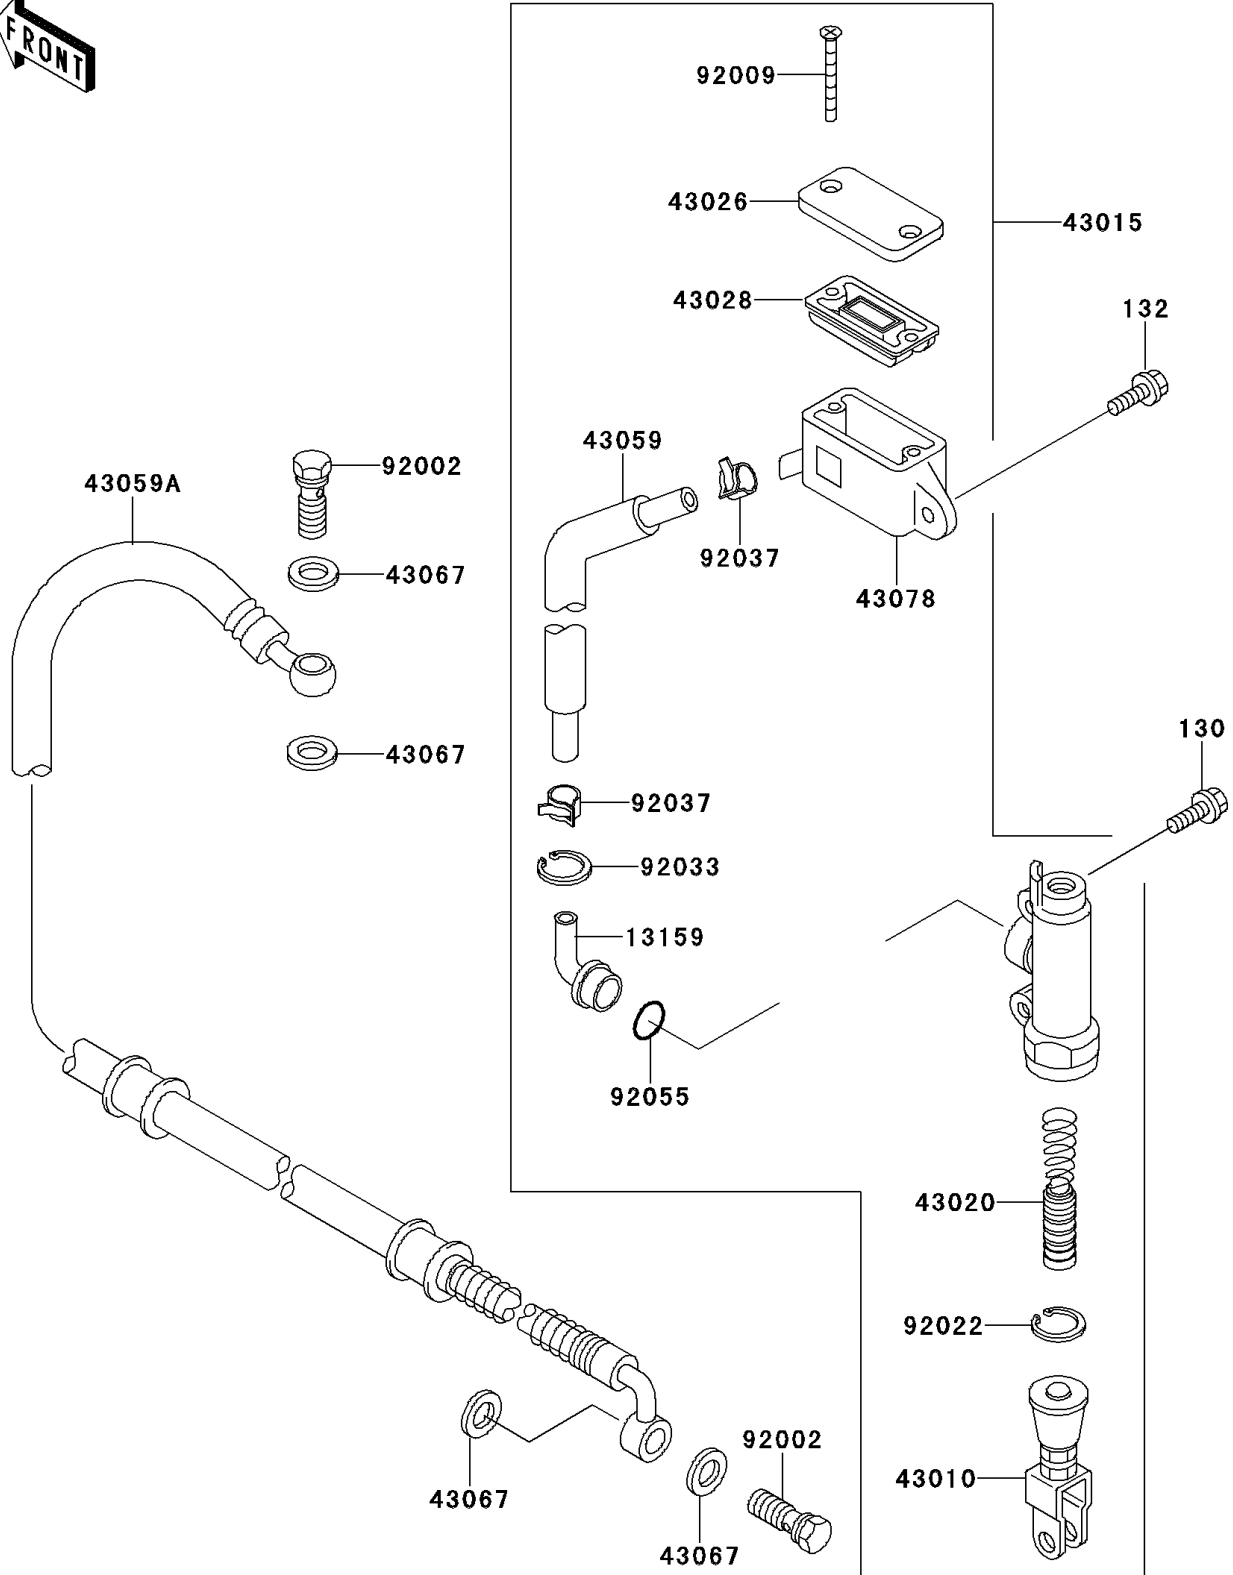

1997 Mojave 250 PARTS DIAGRAM

Rear Master Cylinder

F2293

1997 Mojave 250 PARTS LIST

Rear Master Cylinder

ITEM NAME	PART NUMBER	QUANTITY
-----------	-------------	----------