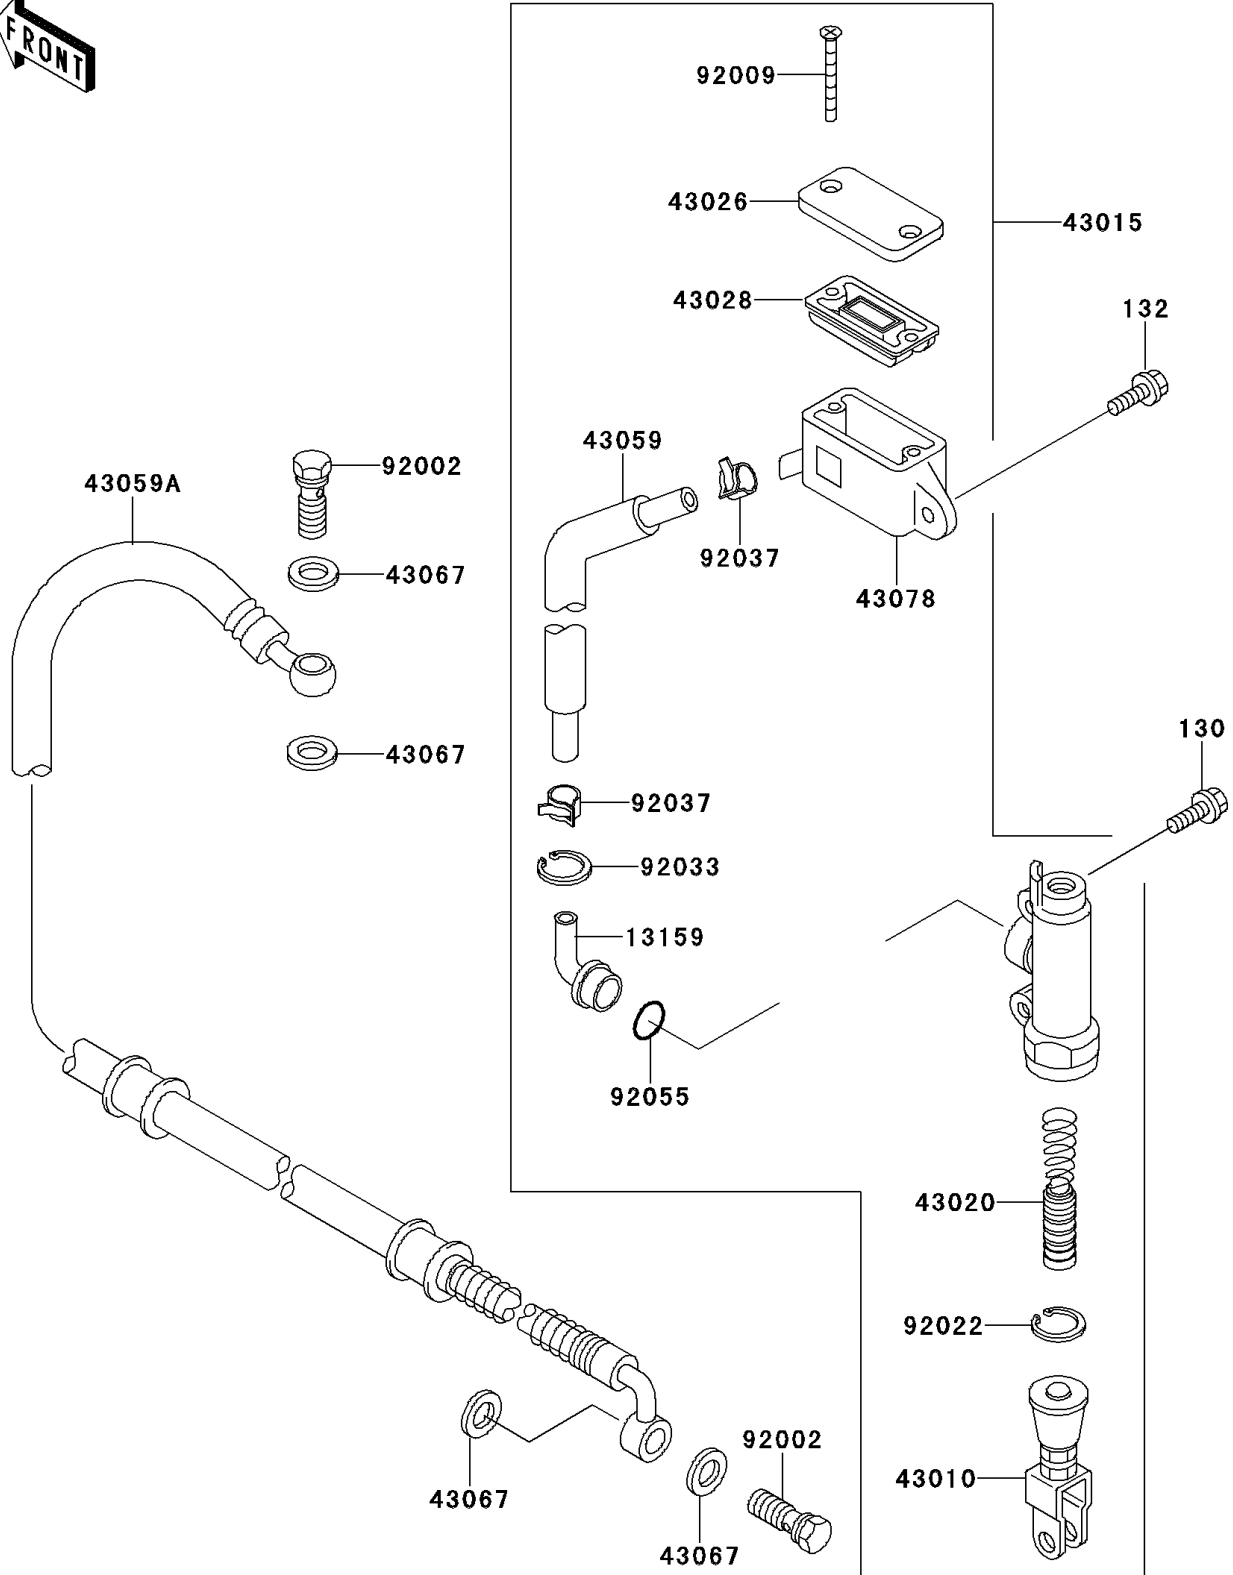

# 1998 Mojave 250 PARTS DIAGRAM

Rear Master Cylinder

F2293

# 1998 Mojave 250 PARTS LIST

## Rear Master Cylinder

ITEM NAME	PART NUMBER	QUANTITY
BOLT-FLANGED (Ref # 130)	130S0814	2
BOLT-FLANGED-SMALL (Ref # 132)	132G0614	1
CONNECTOR,RR MASTER CYLINDER (Ref # 13159)	13159-1052	1
ROD-ASSY-BRAKE,RR (Ref # 43010)	43010-1060	1
CYLINDER-ASSY-MASTER,RR (Ref # 43015)	43015-1326	1
PISTON-COMP-BRAKE (Ref # 43020)	43020-1063	1
CAP-BRAKE (Ref # 43026)	43026-1022	1
DIAPHRAGM (Ref # 43028)	43028-1061	1
HOSE-BRAKE,RR MASTER CYLINDER (Ref # 43059)	43059-1369	1
HOSE-BRAKE,RR (Ref # 43059A)	43059-1877	1
WASHER,10.5X15X1.5 (Ref # 43067)	43067-001	4
RESERVOIR (Ref # 43078)	43078-1078	1
BOLT,OIL,L=23 (Ref # 92002)	92002-1888	2
SCREW,5MM (Ref # 92009)	92009-1409	2
WASHER,CIRCRIP (Ref # 92022)	92022-1601	1
RING-SNAP,20.5MM (Ref # 92033)	92033-1186	1
CLAMP,BRAKE HOSE (Ref # 92037)	92037-1547	2
RING-O,MASTER CYLINDER (Ref # 92055)	92055-1251	1