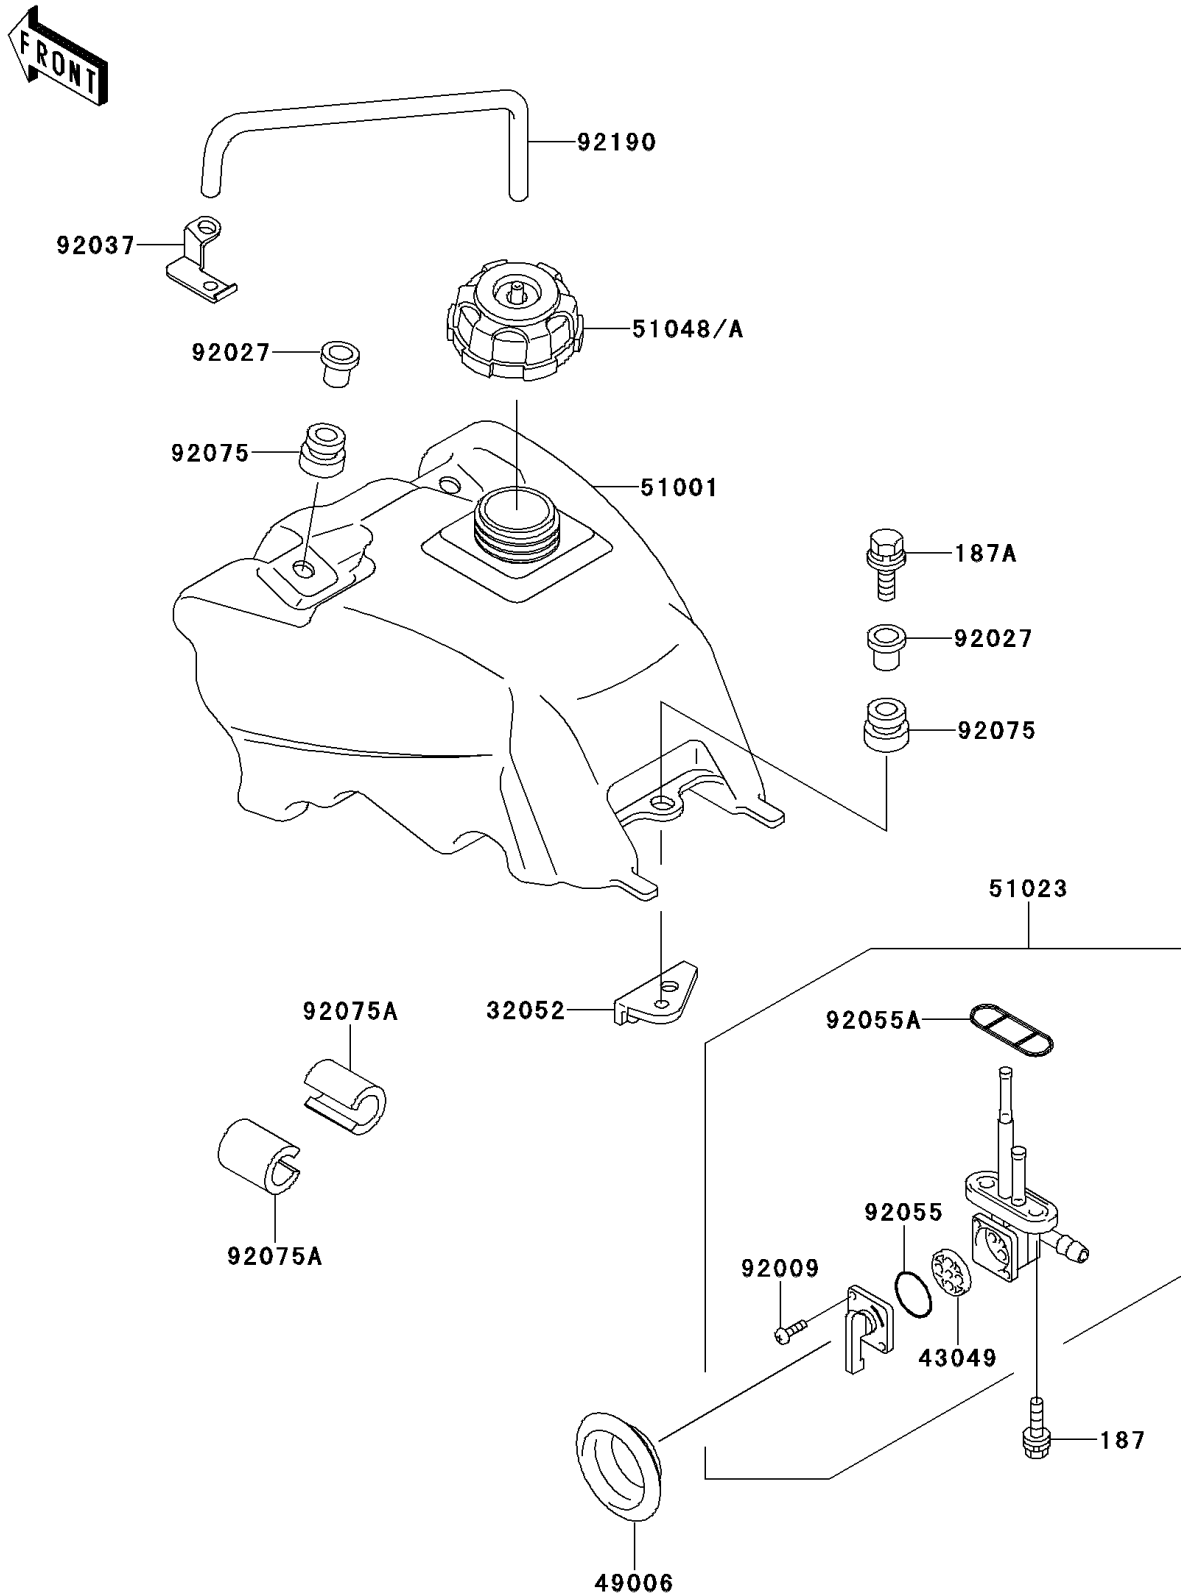

1996 Mojave 250 PARTS DIAGRAM

Fuel Tank

F2410

1996 Mojave 250 PARTS LIST

Fuel Tank

ITEM NAME	PART NUMBER	QUANTITY
BOLT-UPSET-WSP (Ref # 187)	187B0614	2
BOLT-UPSET-WSP (Ref # 187A)	187D0630	1
BRACKET-TANK (Ref # 32052)	32052-1232	1
PACKING,FUEL TAP LEVER (Ref # 43049)	43049-1017	1
BOOT (Ref # 49006)	49006-1192	1
TANK-COMP-FUEL (Ref # 51001)	51001-1482	1
TAP-ASSY,FUEL (Ref # 51023)	51023-1146	1
CAP-ASSY-TANK,FUEL (Ref # 51048)	51048-1090	1
SCREW,3X5 (Ref # 92009)	92009-1123	2
COLLAR,L=16.1 (Ref # 92027)	92027-1847	3
CLAMP,TUBE (Ref # 92037)	92037-1961	1
RING-O,FUEL TAP LEVER (Ref # 92055)	92055-1111	1
RING-O,FUEL TAP PACKING (Ref # 92055A)	92055-1348	1
DAMPER (Ref # 92075)	92075-1787	3
DAMPER,FUEL TANK (Ref # 92075A)	92075-1835	2
TUBE,4.7X9.5X350 (Ref # 92190)	92190-1022	1